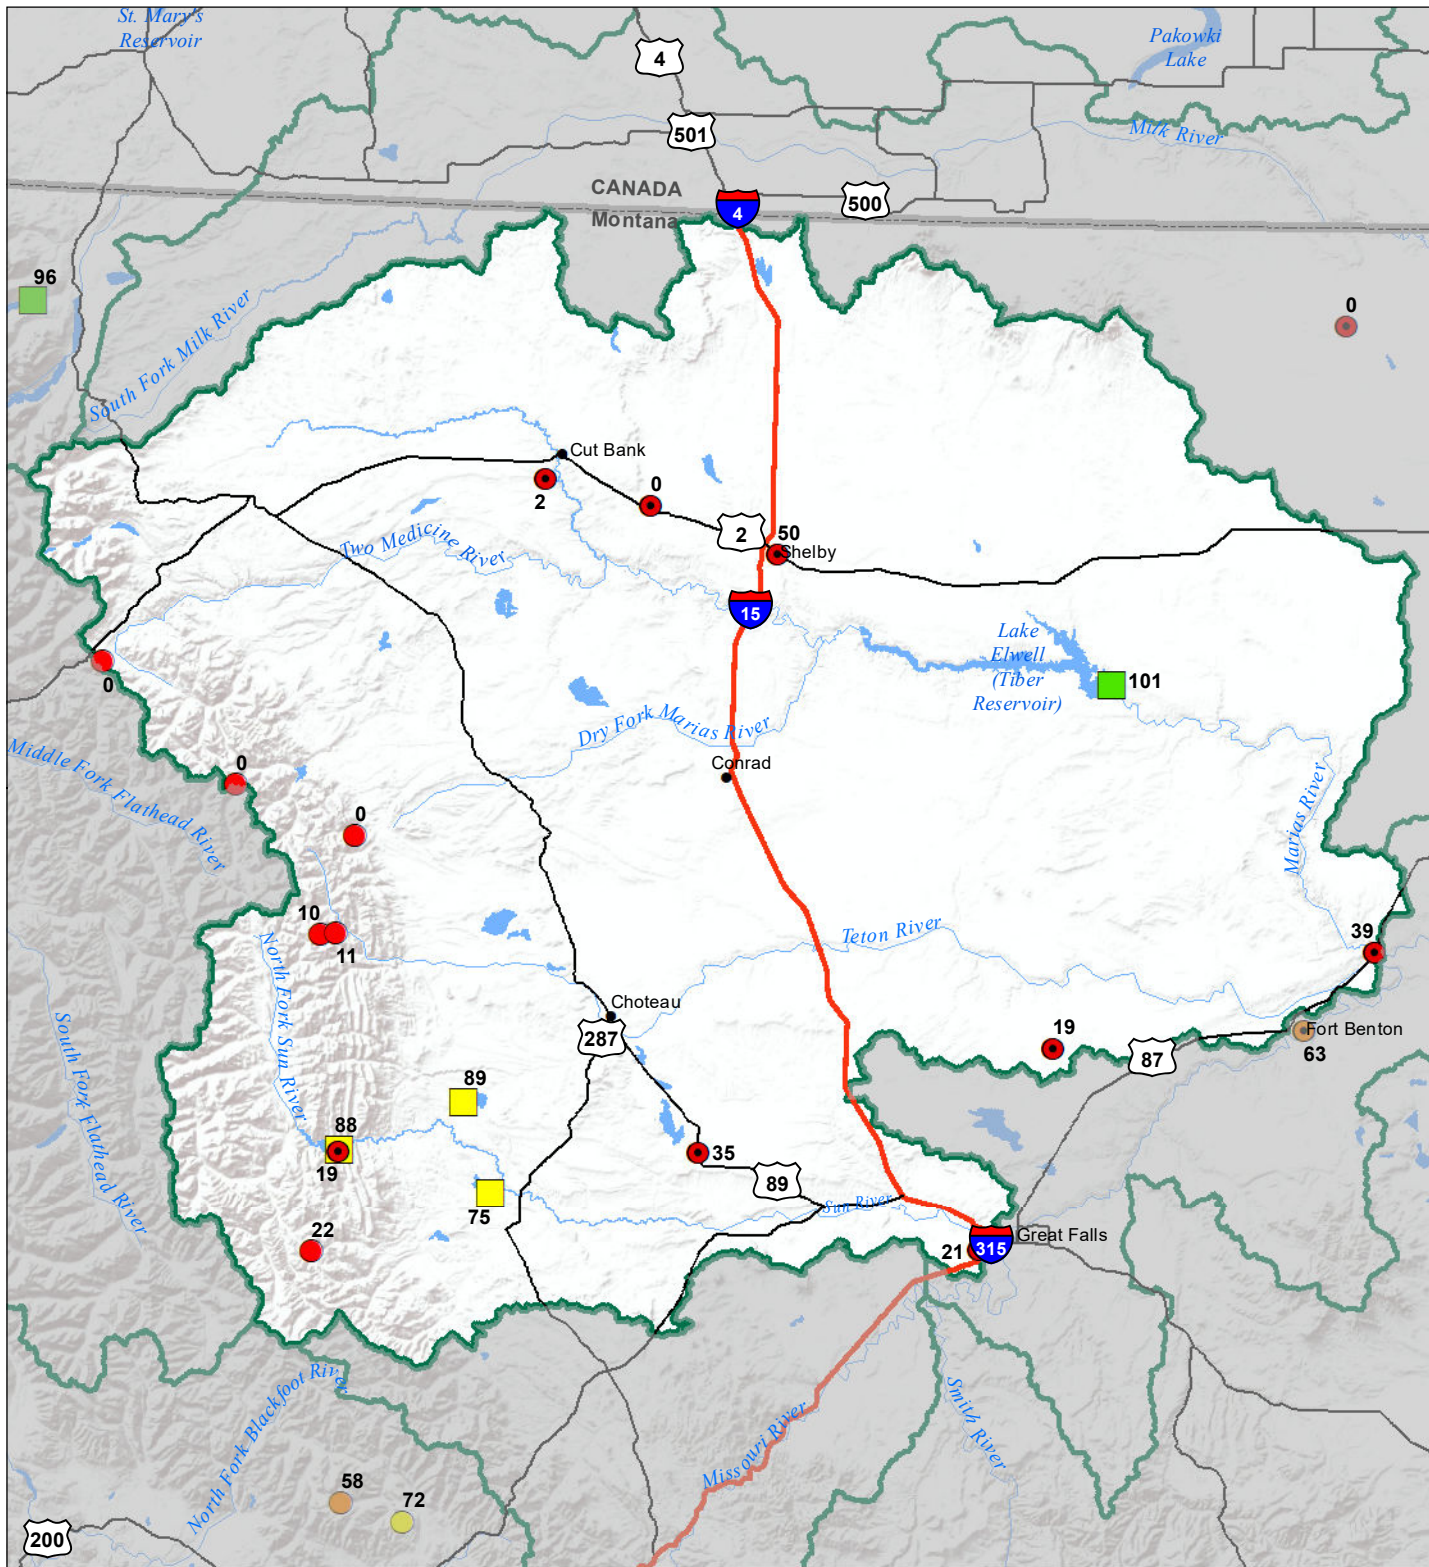

# Sun-Teton-Marias River Basin

## Monthly Precipitation and Reservoir Levels

#### August 1, 2021 (July 1, 2021 - August 1, 2021)