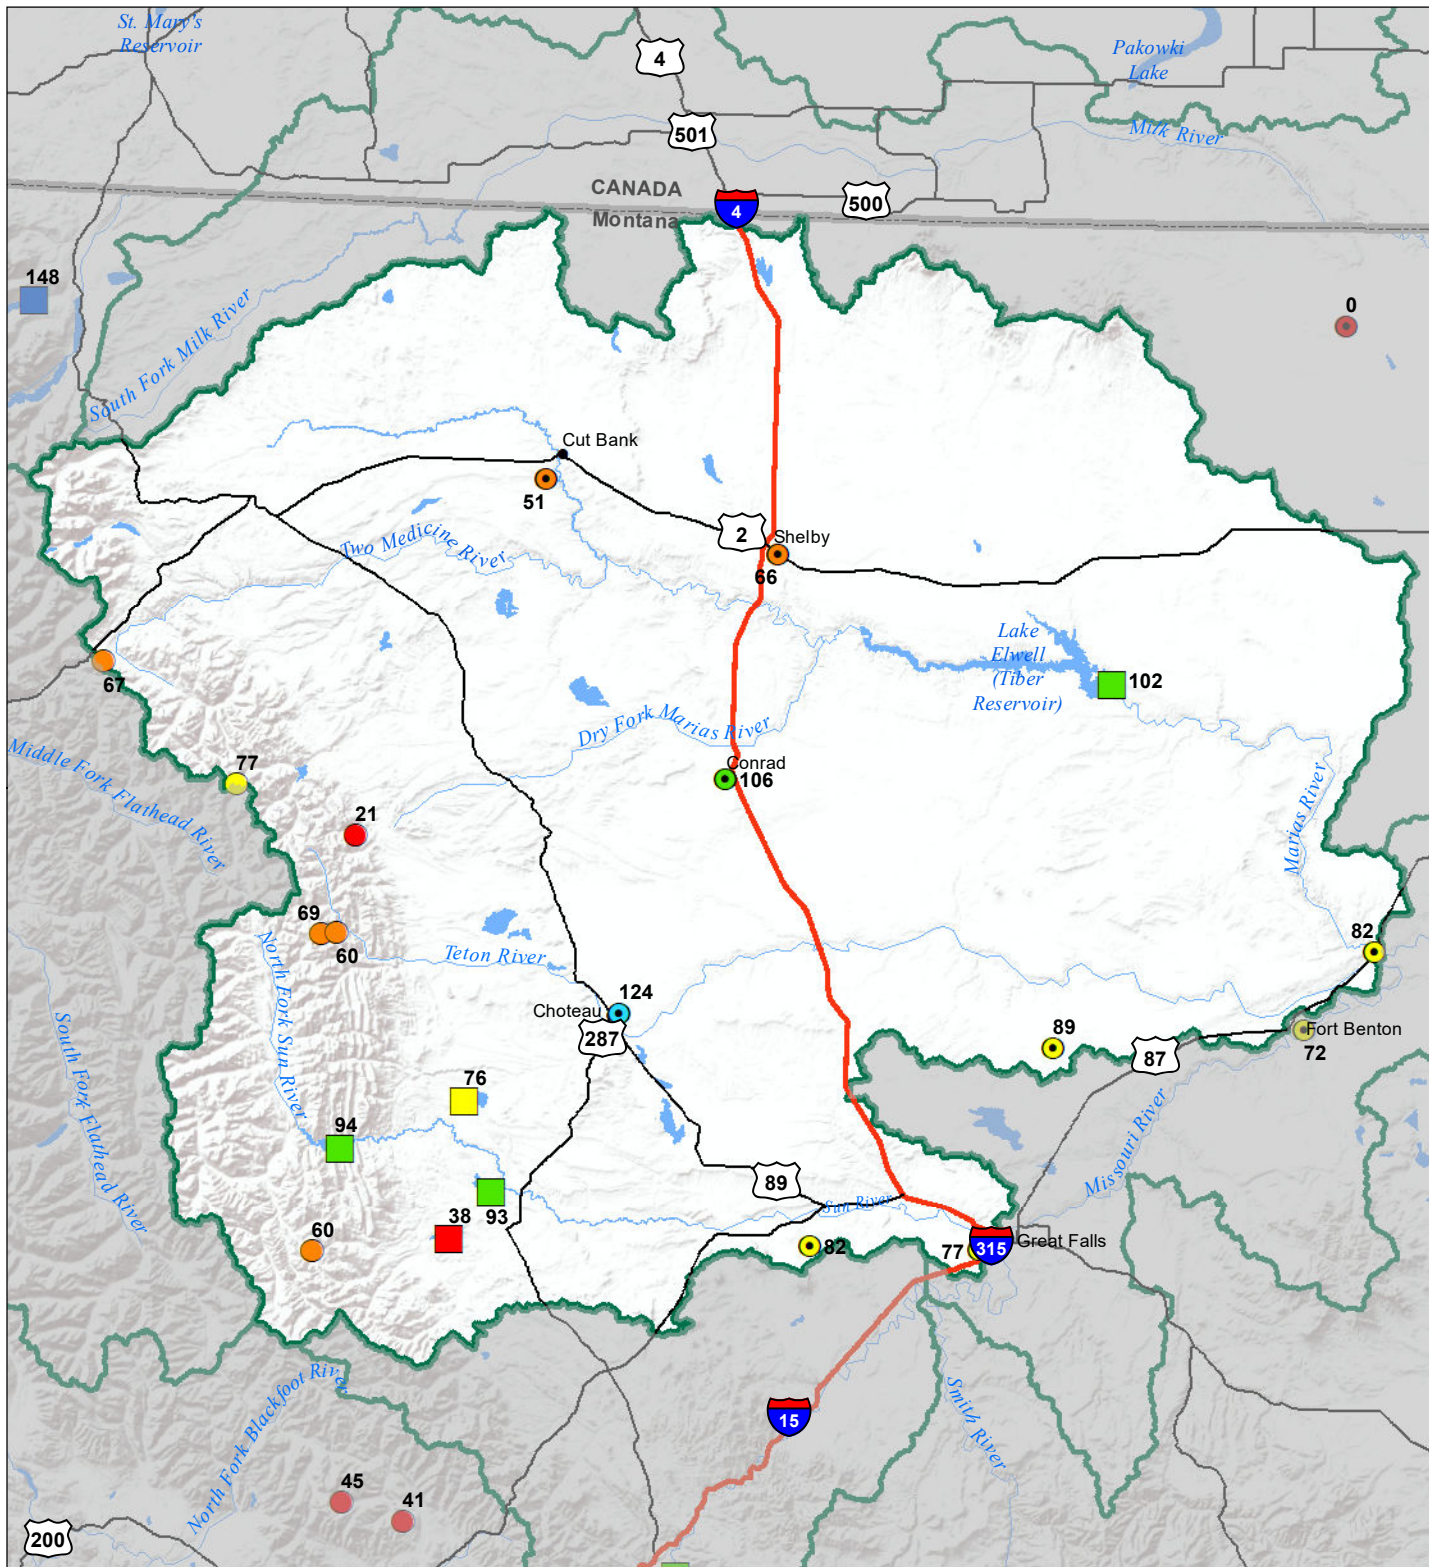

# Sun-Teton-Marias River Basin

## Monthly Precipitation and Reservoir Levels

#### May 1, 2021 (April 1, 2021 - May 1, 2021)