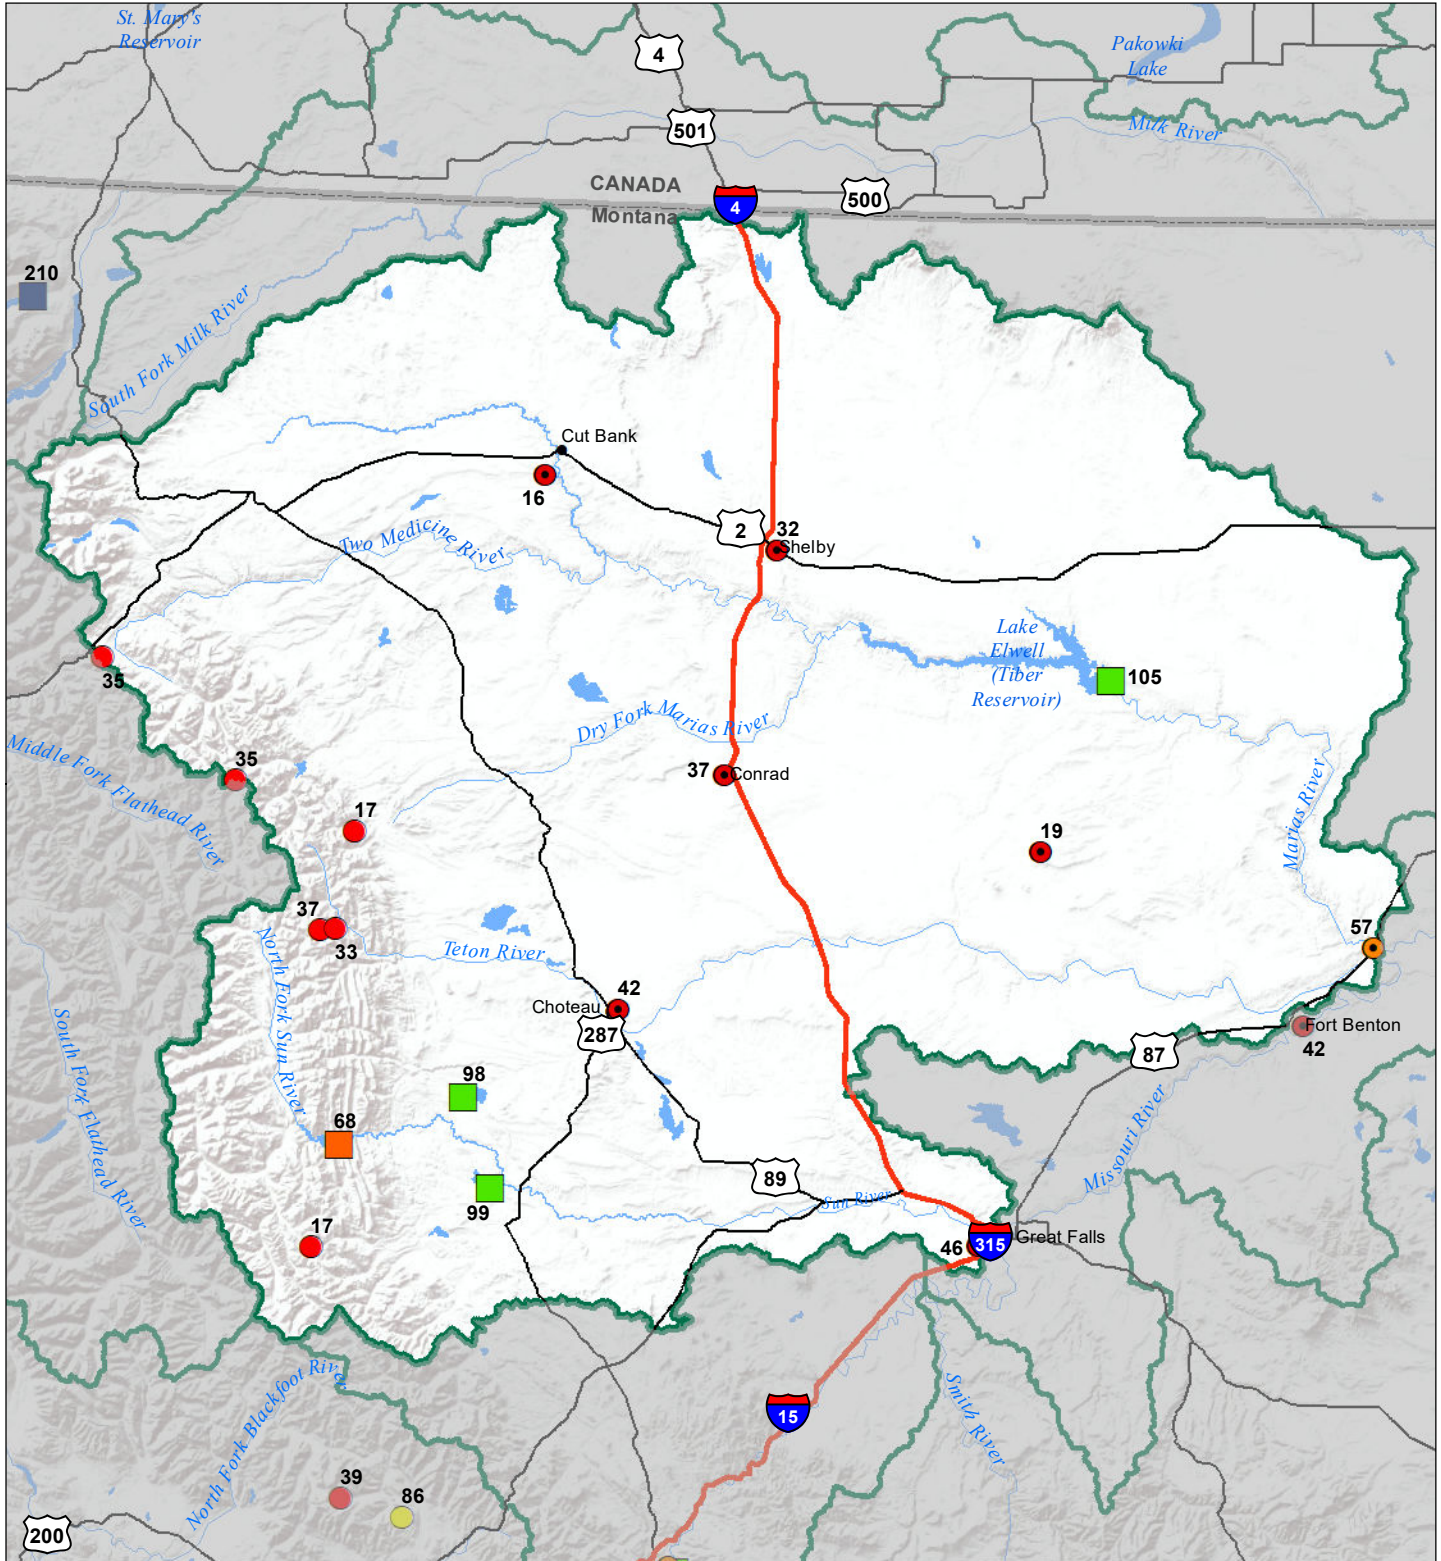

# Sun-Teton-Marias River Basin

## Monthly Precipitation and Reservoir Levels

### Percentage of Normal

April 1, 2021 (March 1, 2021 - April 1, 2021)