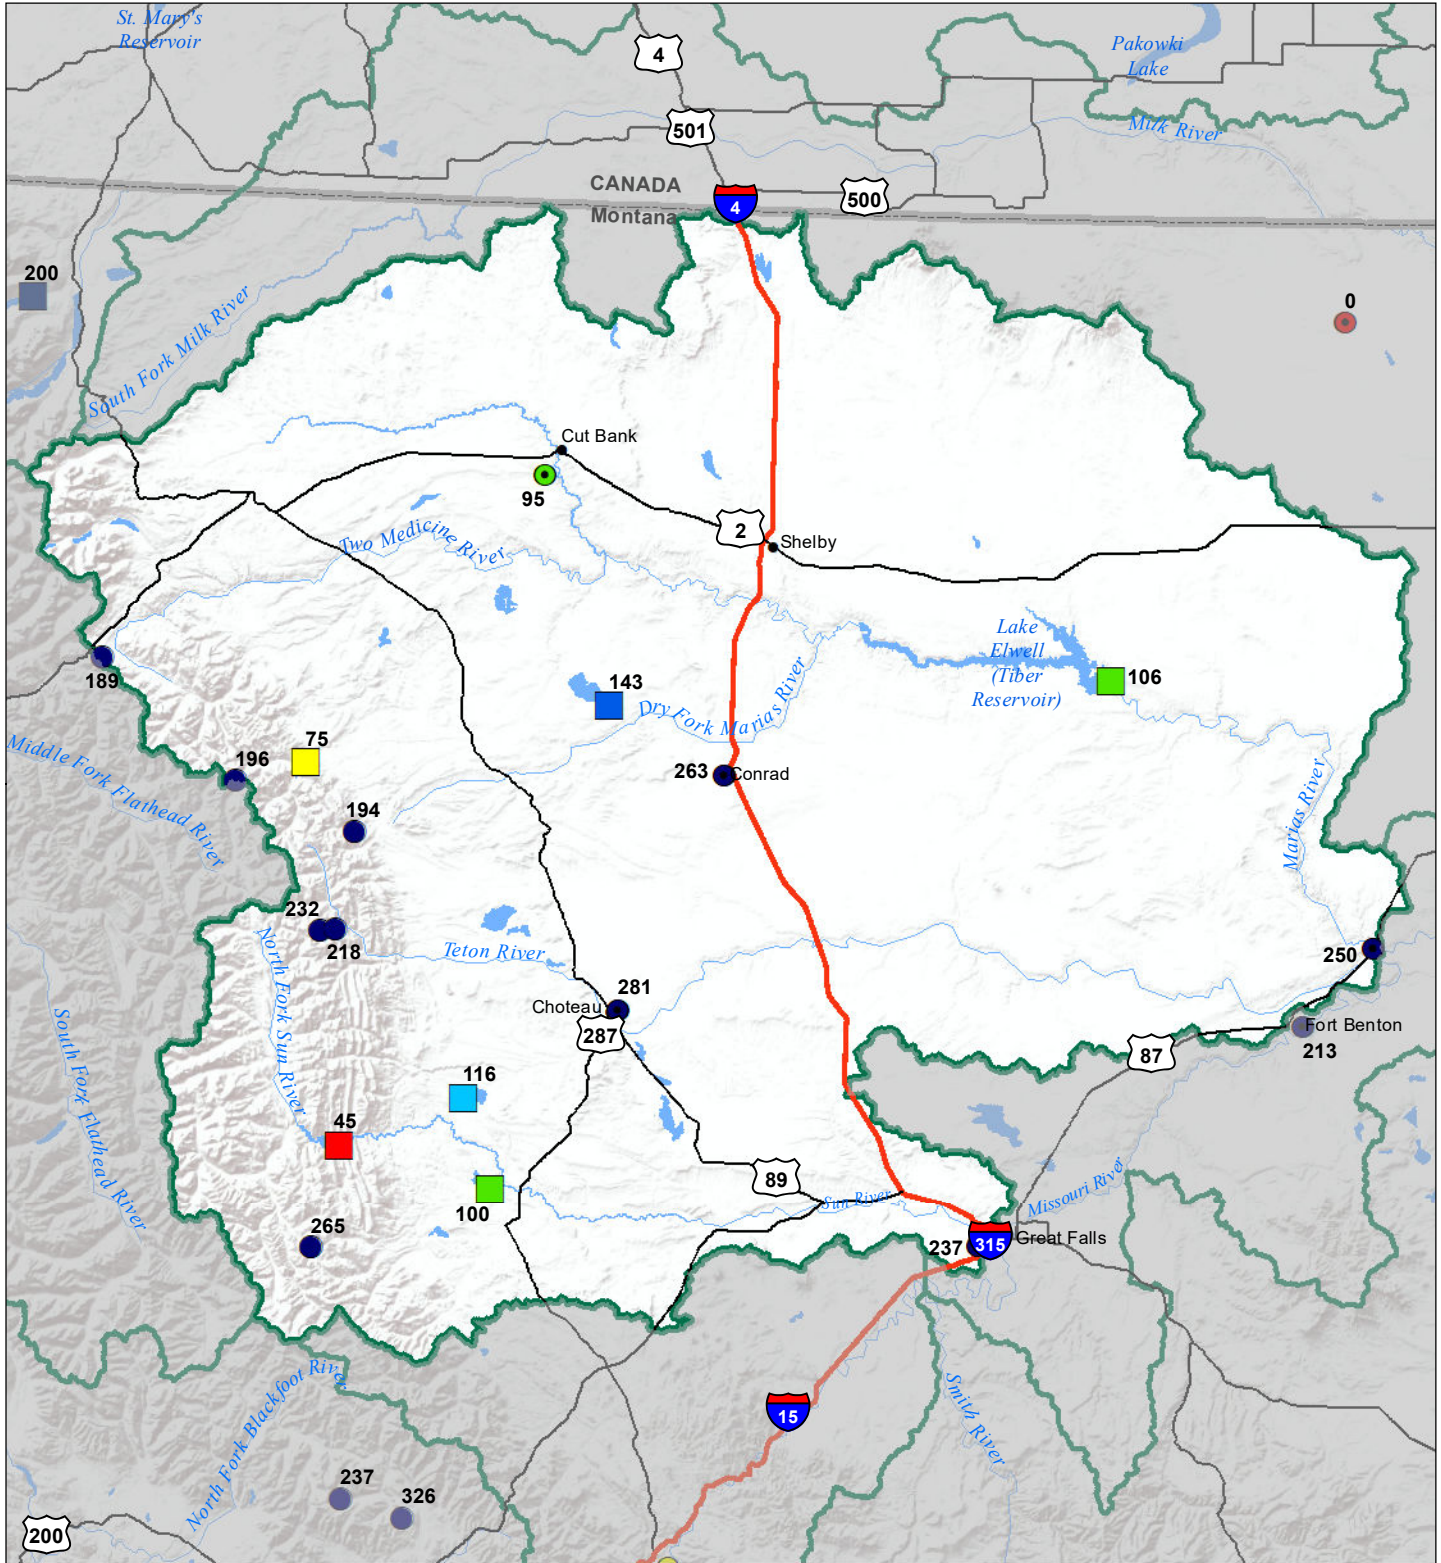

Sun-Teton-Marias River Basin

Monthly Precipitation and Reservoir Levels

Percentage of Normal

November 1, 2020 (October 1, 2020 - November 1, 2020)

Precipitation Percent of Normal

SNOTEL

- > 150%
- 131 - 150%
- 111 - 130%
- 91 - 110%
- 71 - 90%
- 51 - 70%
- 1 - 50%

COOP/ACIS

- > 150%
- 131 - 150%
- 111 - 130%
- 91 - 110%
- 71 - 90%
- 51 - 70%
- 1 - 50%

Reservoirs Percent of Normal

- > 150%
- 131 - 150%
- 111 - 130%
- 91 - 110%
- 71 - 90%
- 51 - 70%
- 1 - 50%