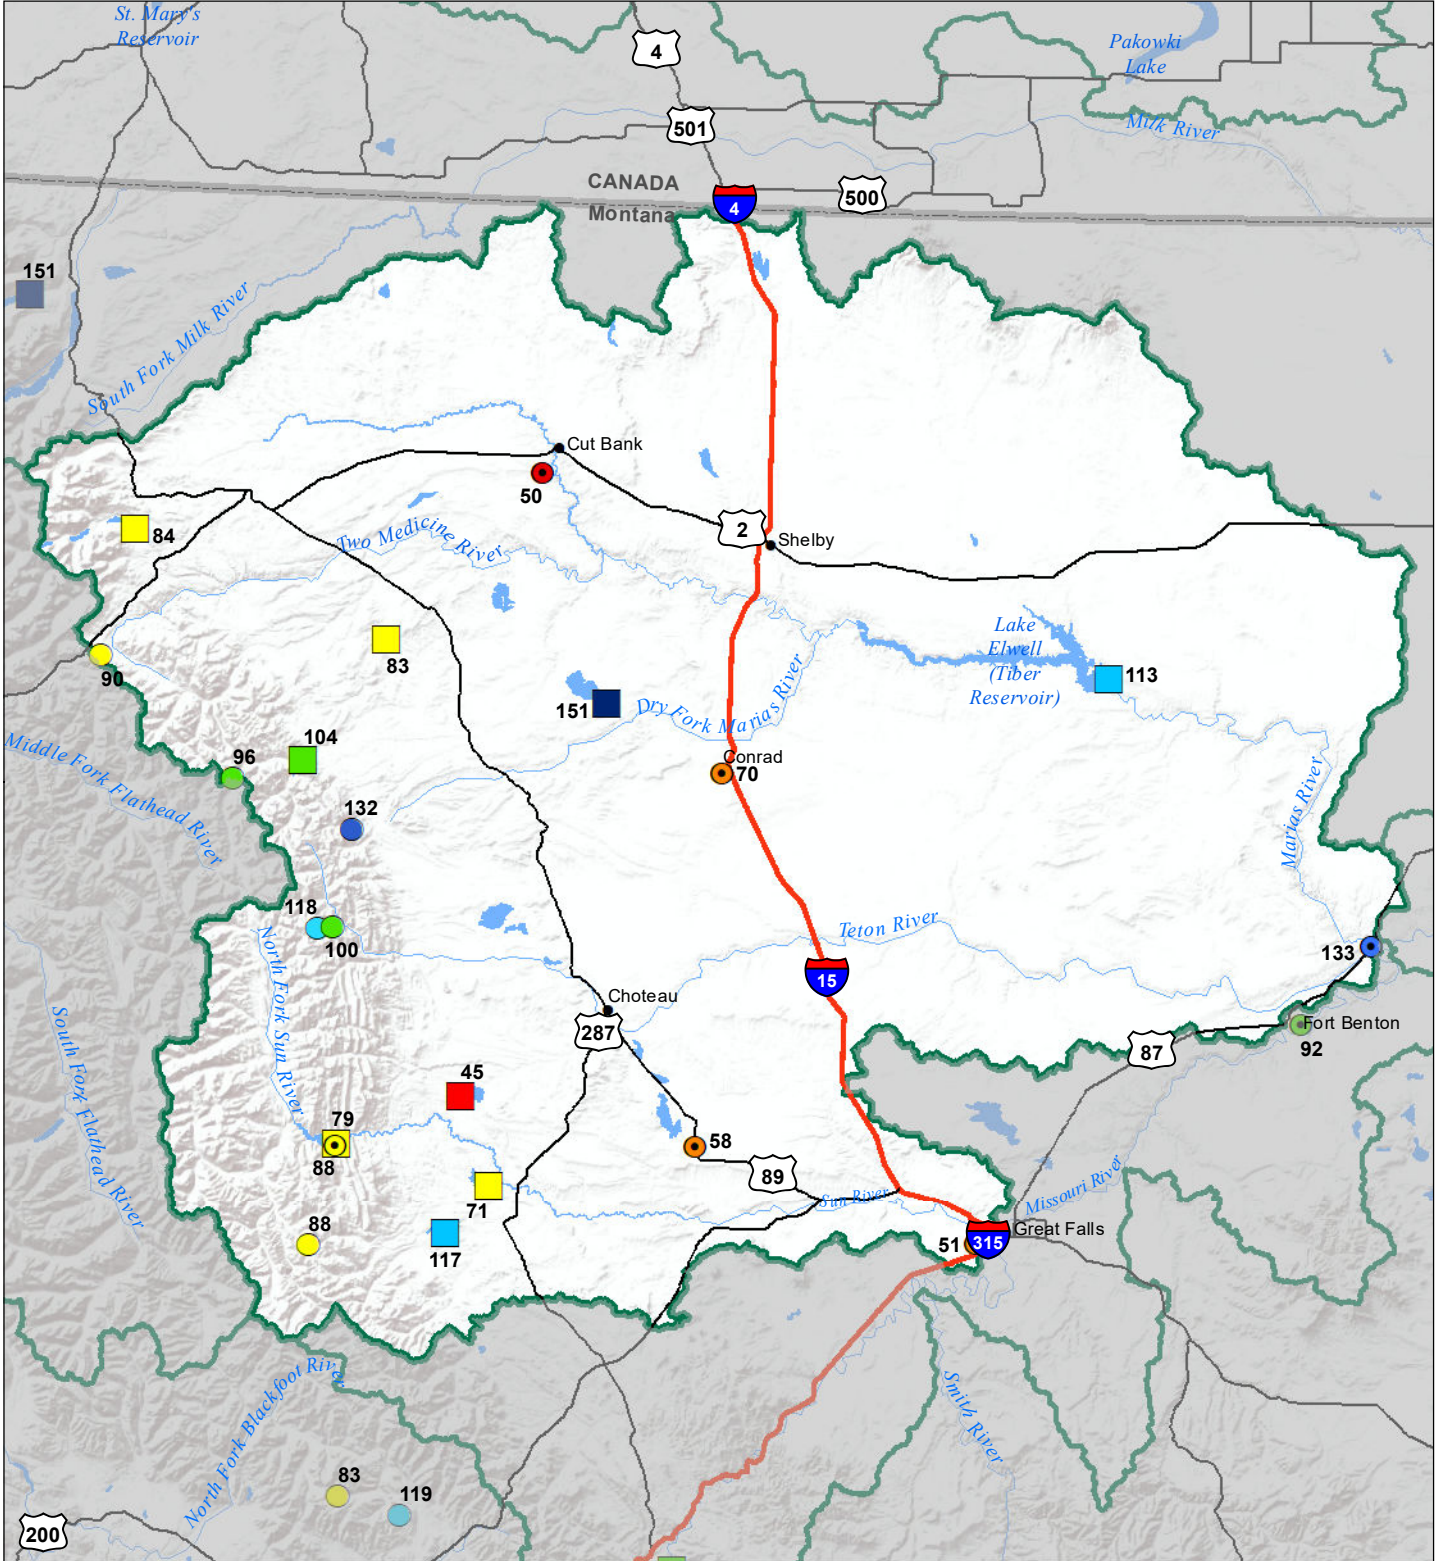

Sun-Teton-Marias River Basin Monthly Precipitation and Reservoir Levels Percentage of Normal May 1, 2020 (April 1, 2020 - May 1, 2020)

Precipitation Percent of Normal

SNOTEL

- > 150%
- 131 - 150%
- 111 - 130%
- 91 - 110%
- 71 - 90%
- 51 - 70%
- 1 - 50%

COOP/ACIS

- > 150%
- 131 - 150%
- 111 - 130%
- 91 - 110%
- 71 - 90%
- 51 - 70%
- 1 - 50%

Reservoirs Percent of Normal

- > 150%
- 131 - 150%
- 111 - 130%
- 91 - 110%
- 71 - 90%
- 51 - 70%
- 1 - 50%