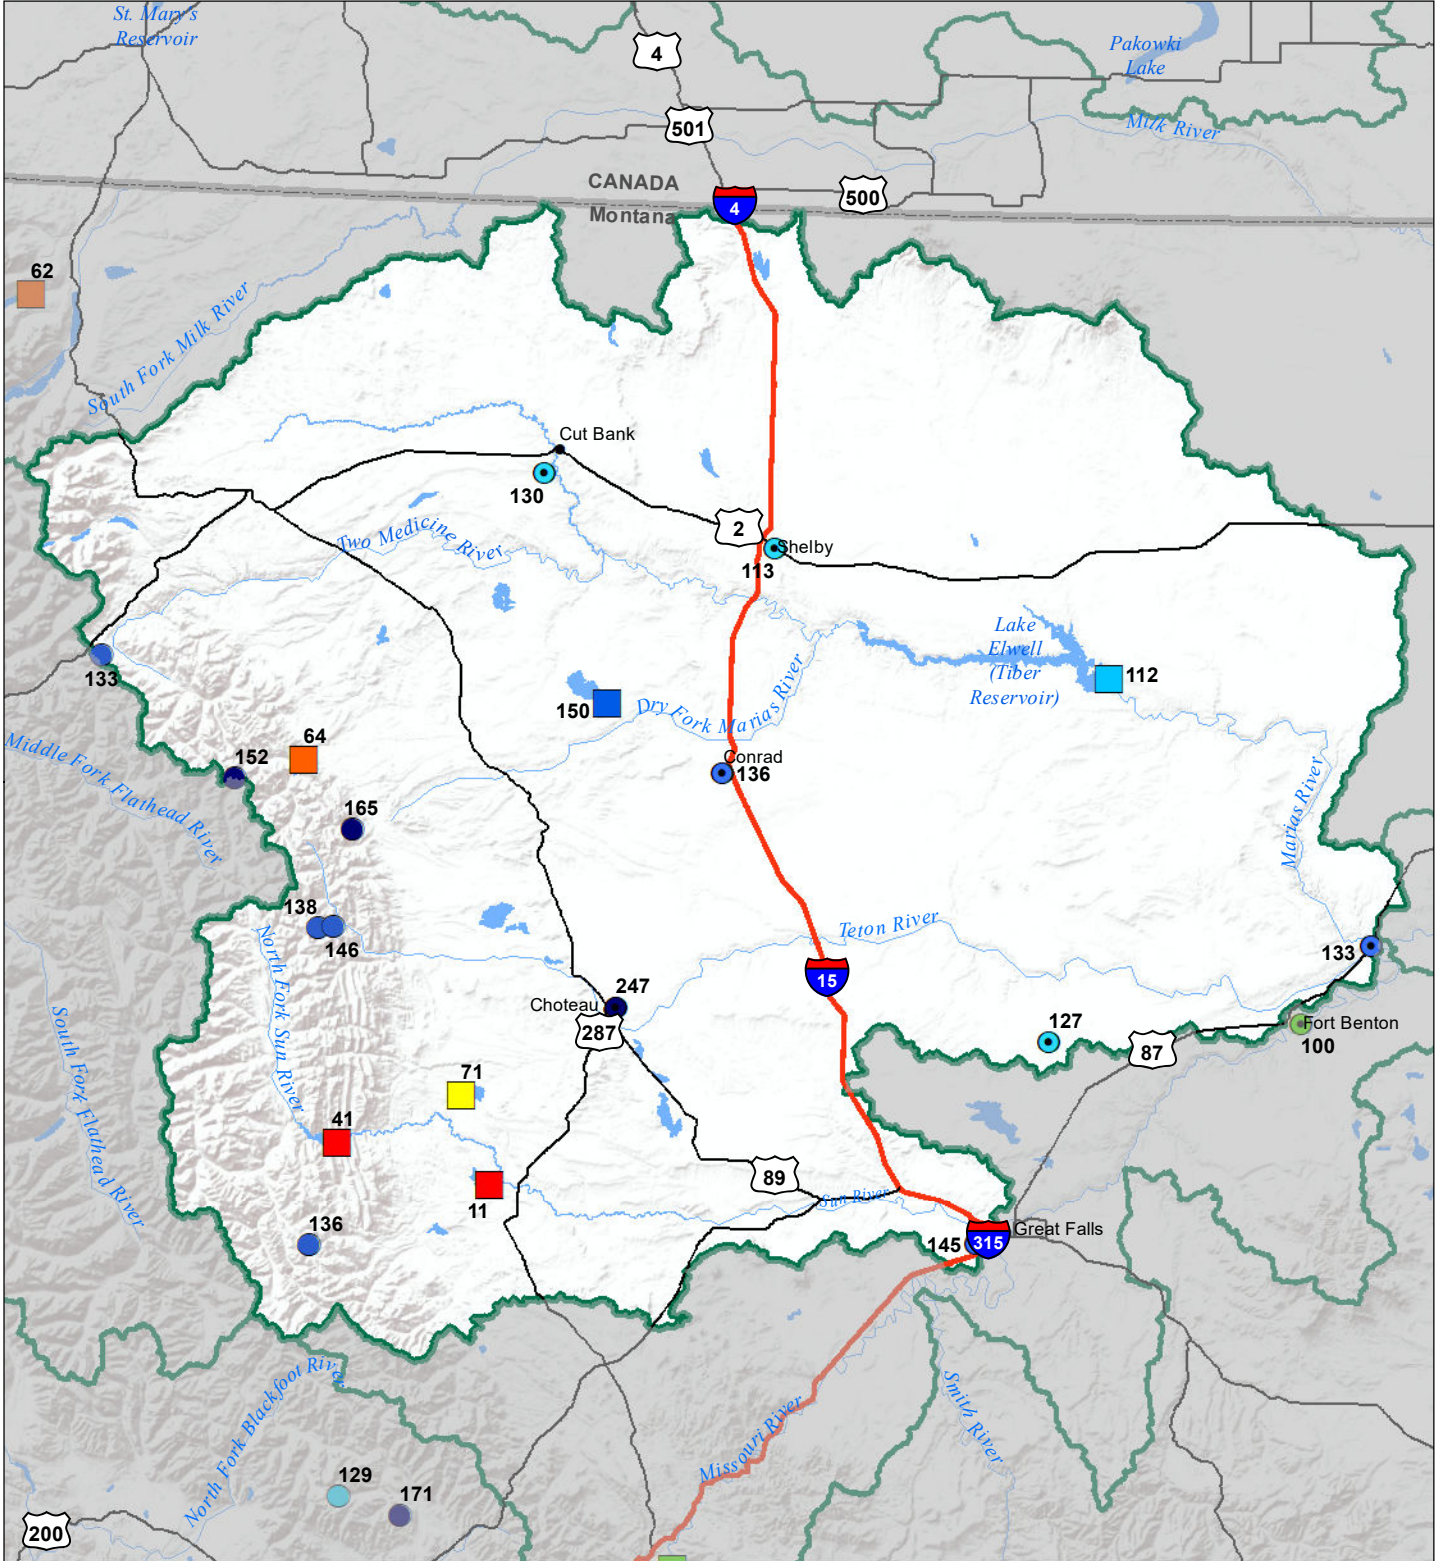

Sun-Teton-Marias River Basin

Monthly Precipitation and Reservoir Levels

Percentage of Normal

November 1, 2019 (October 1, 2019 - November 1, 2019)