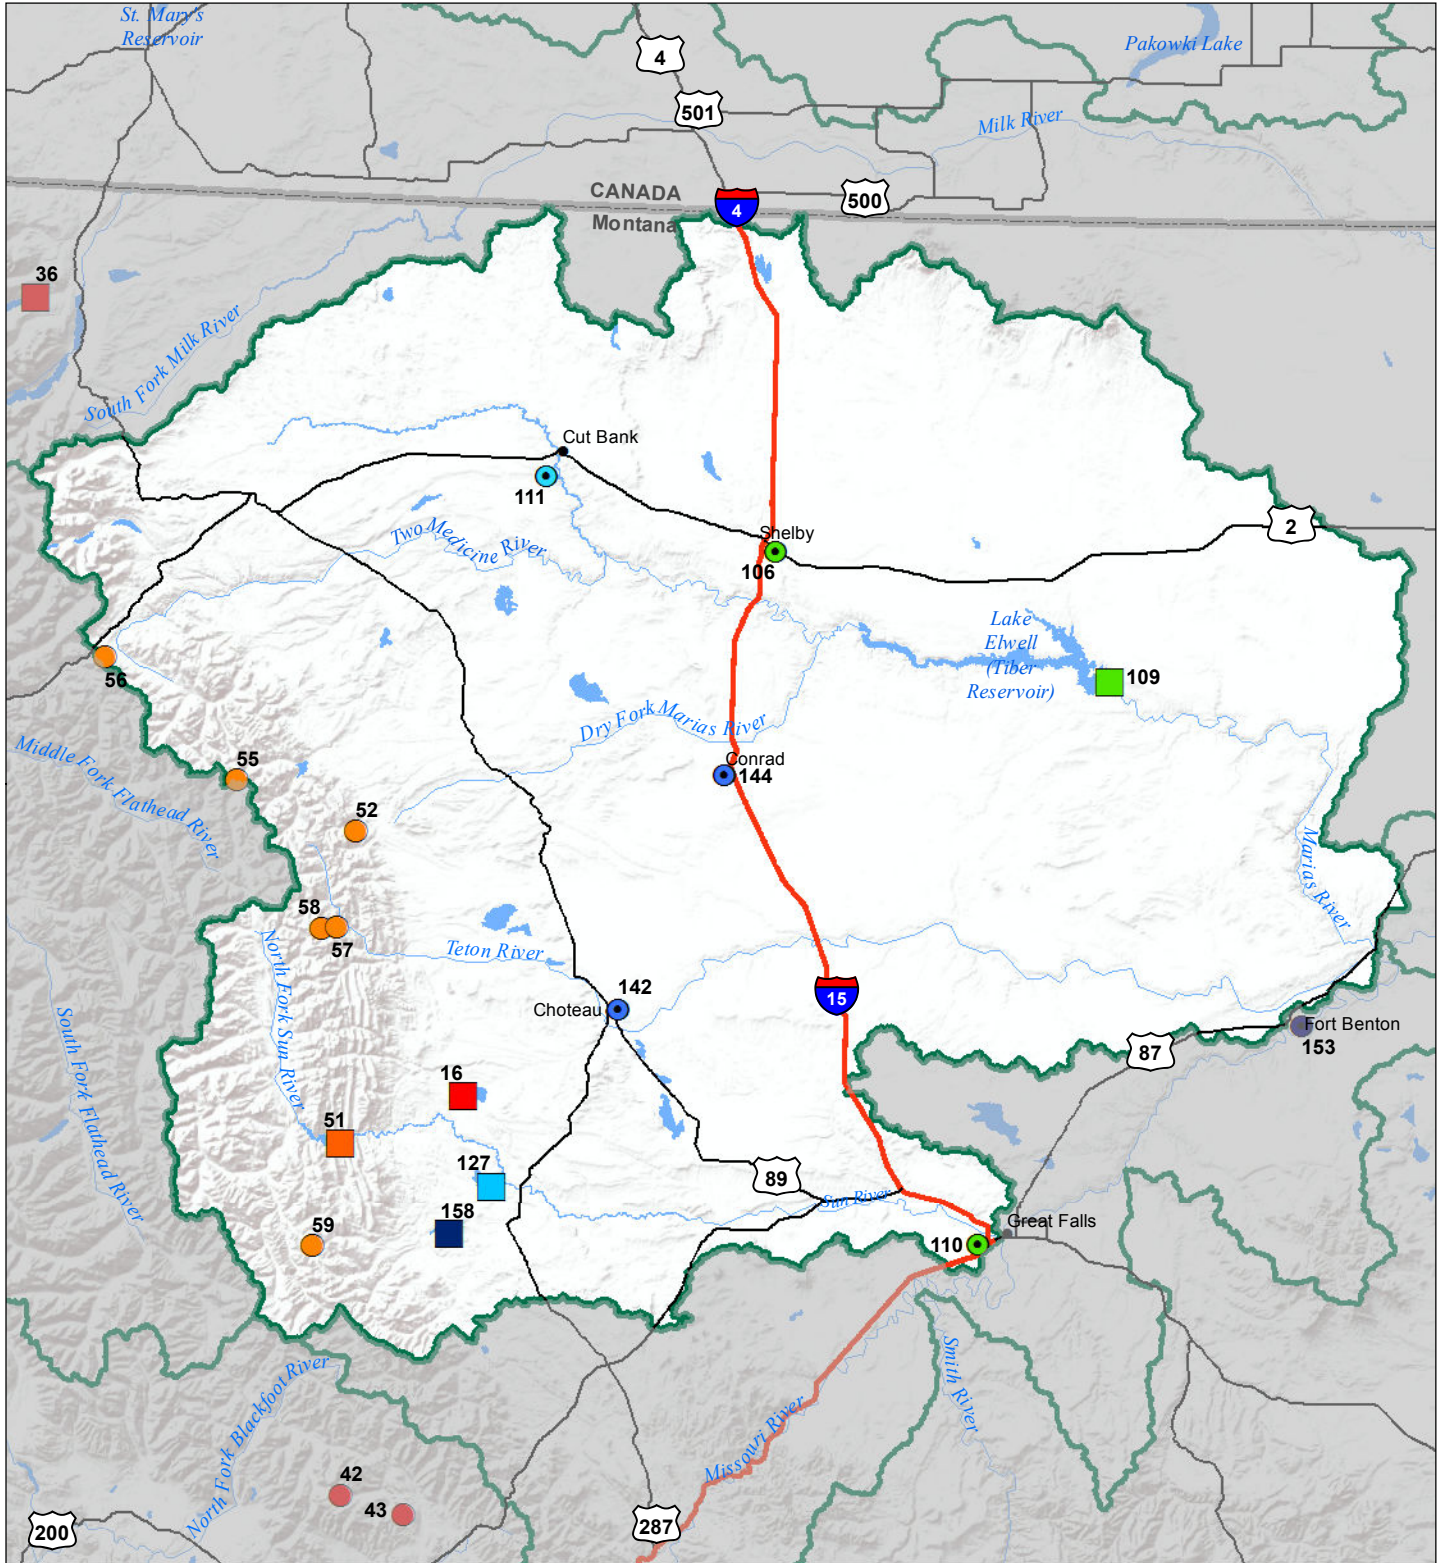

Sun-Teton-Marias River Basin
Monthly Precipitation and Reservoir Levels
Percentage of Normal
December 1, 2018 (November 1, 2018 - December 1, 2018)

**Precipitation
Percent of Normal**

SNOTEL

- > 150%
- 131 - 150%
- 111 - 130%
- 91 - 110%
- 71 - 90%
- 51 - 70%
- 1 - 50%

COOP/ACIS

- > 150%
- 131 - 150%
- 111 - 130%
- 91 - 110%
- 71 - 90%
- 51 - 70%
- 1 - 50%

**Reservoirs
Percent of Normal**

- > 150%
- 131 - 150%
- 111 - 130%
- 91 - 110%
- 71 - 90%
- 51 - 70%
- 1 - 50%