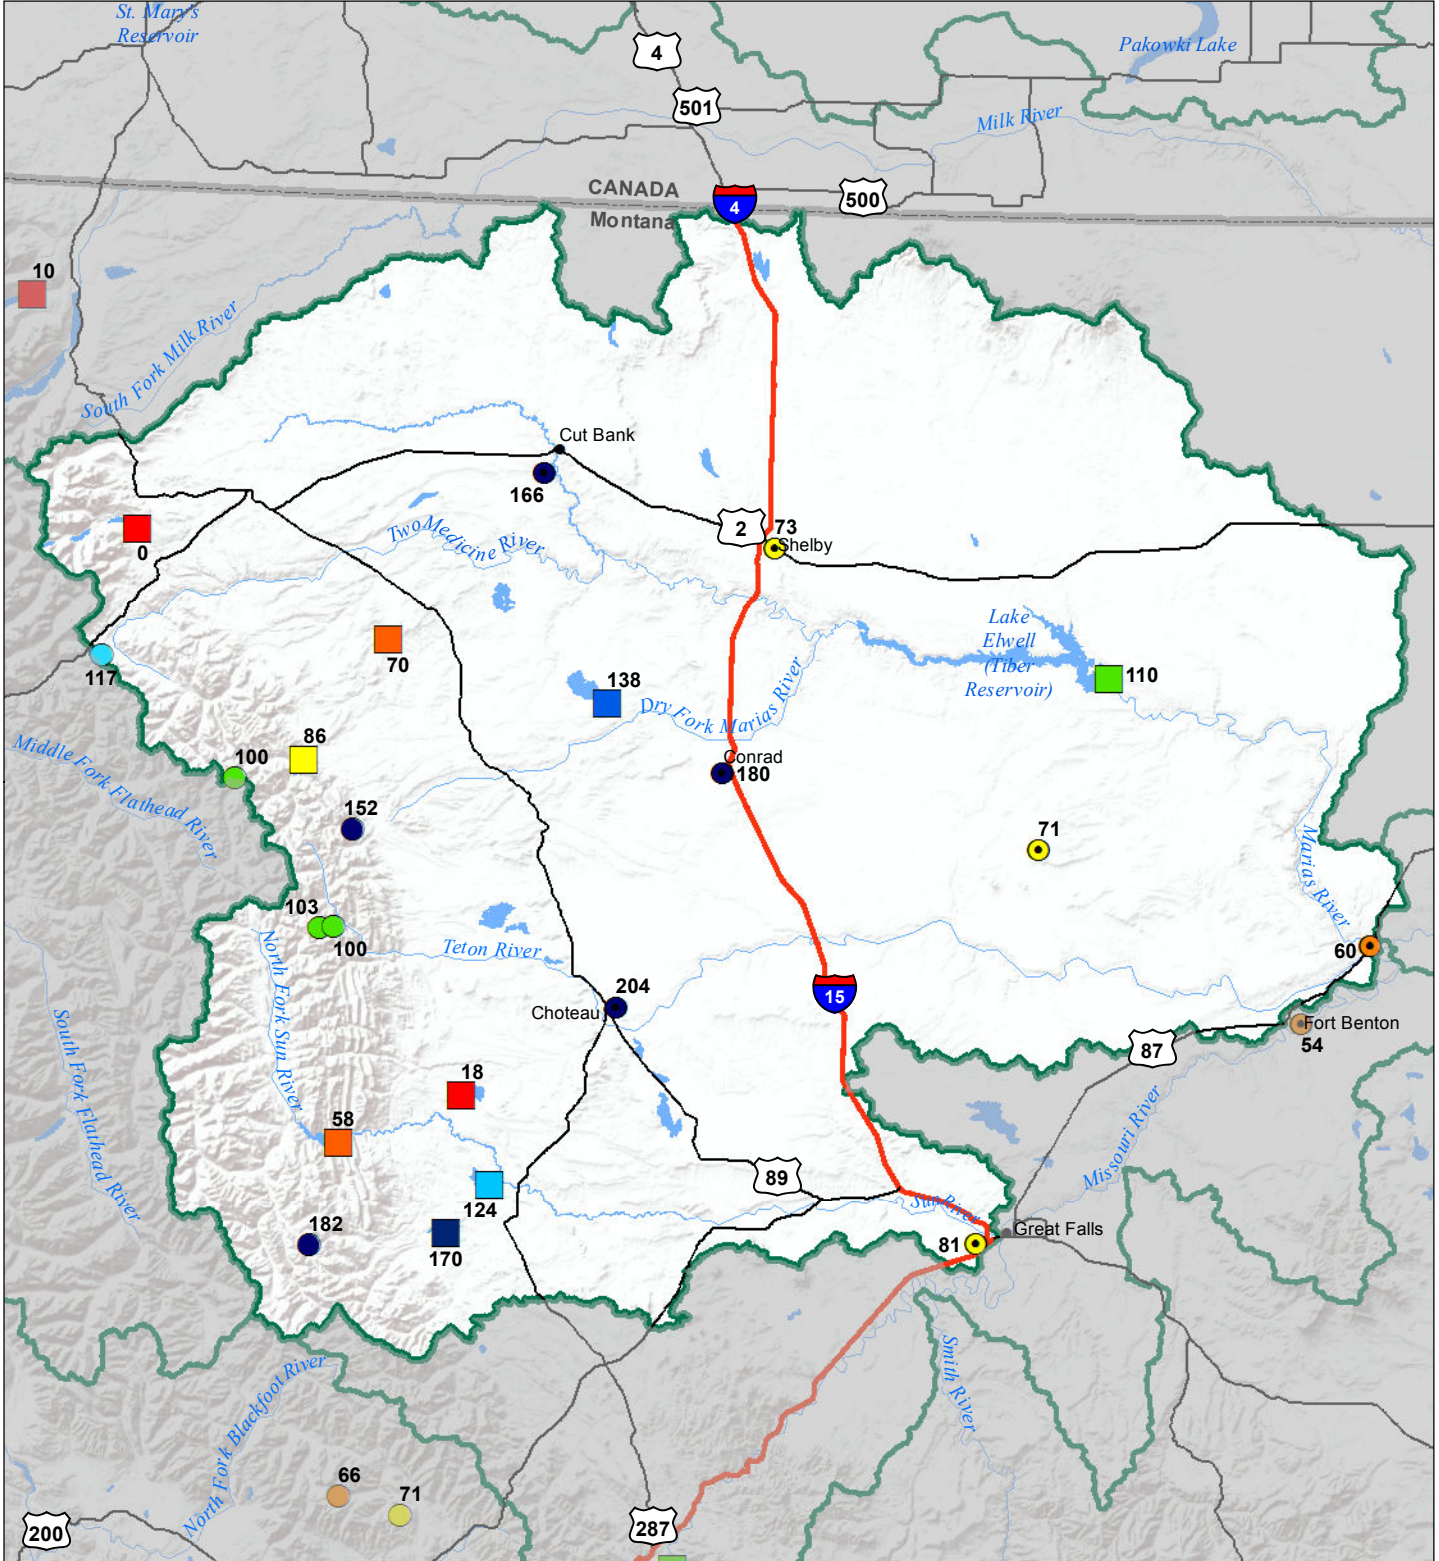

# Sun-Teton-Marias River Basin

## Monthly Precipitation and Reservoir Levels

### Percentage of Normal

November 1, 2018 (October 1, 2018 - November 1, 2018)

Precipitation Percent of Normal		Reservoirs Percent of Normal	
<b>SNOTEL</b>		<b>COOP/ACIS</b>	
● > 150%	● 71 - 90%	● > 150%	● 71 - 90%
● 131 - 150%	● 51 - 70%	● 131 - 150%	● 51 - 70%
● 111 - 130%	● 1 - 50%	● 111 - 130%	● 1 - 50%
● 91 - 110%		● 91 - 110%	