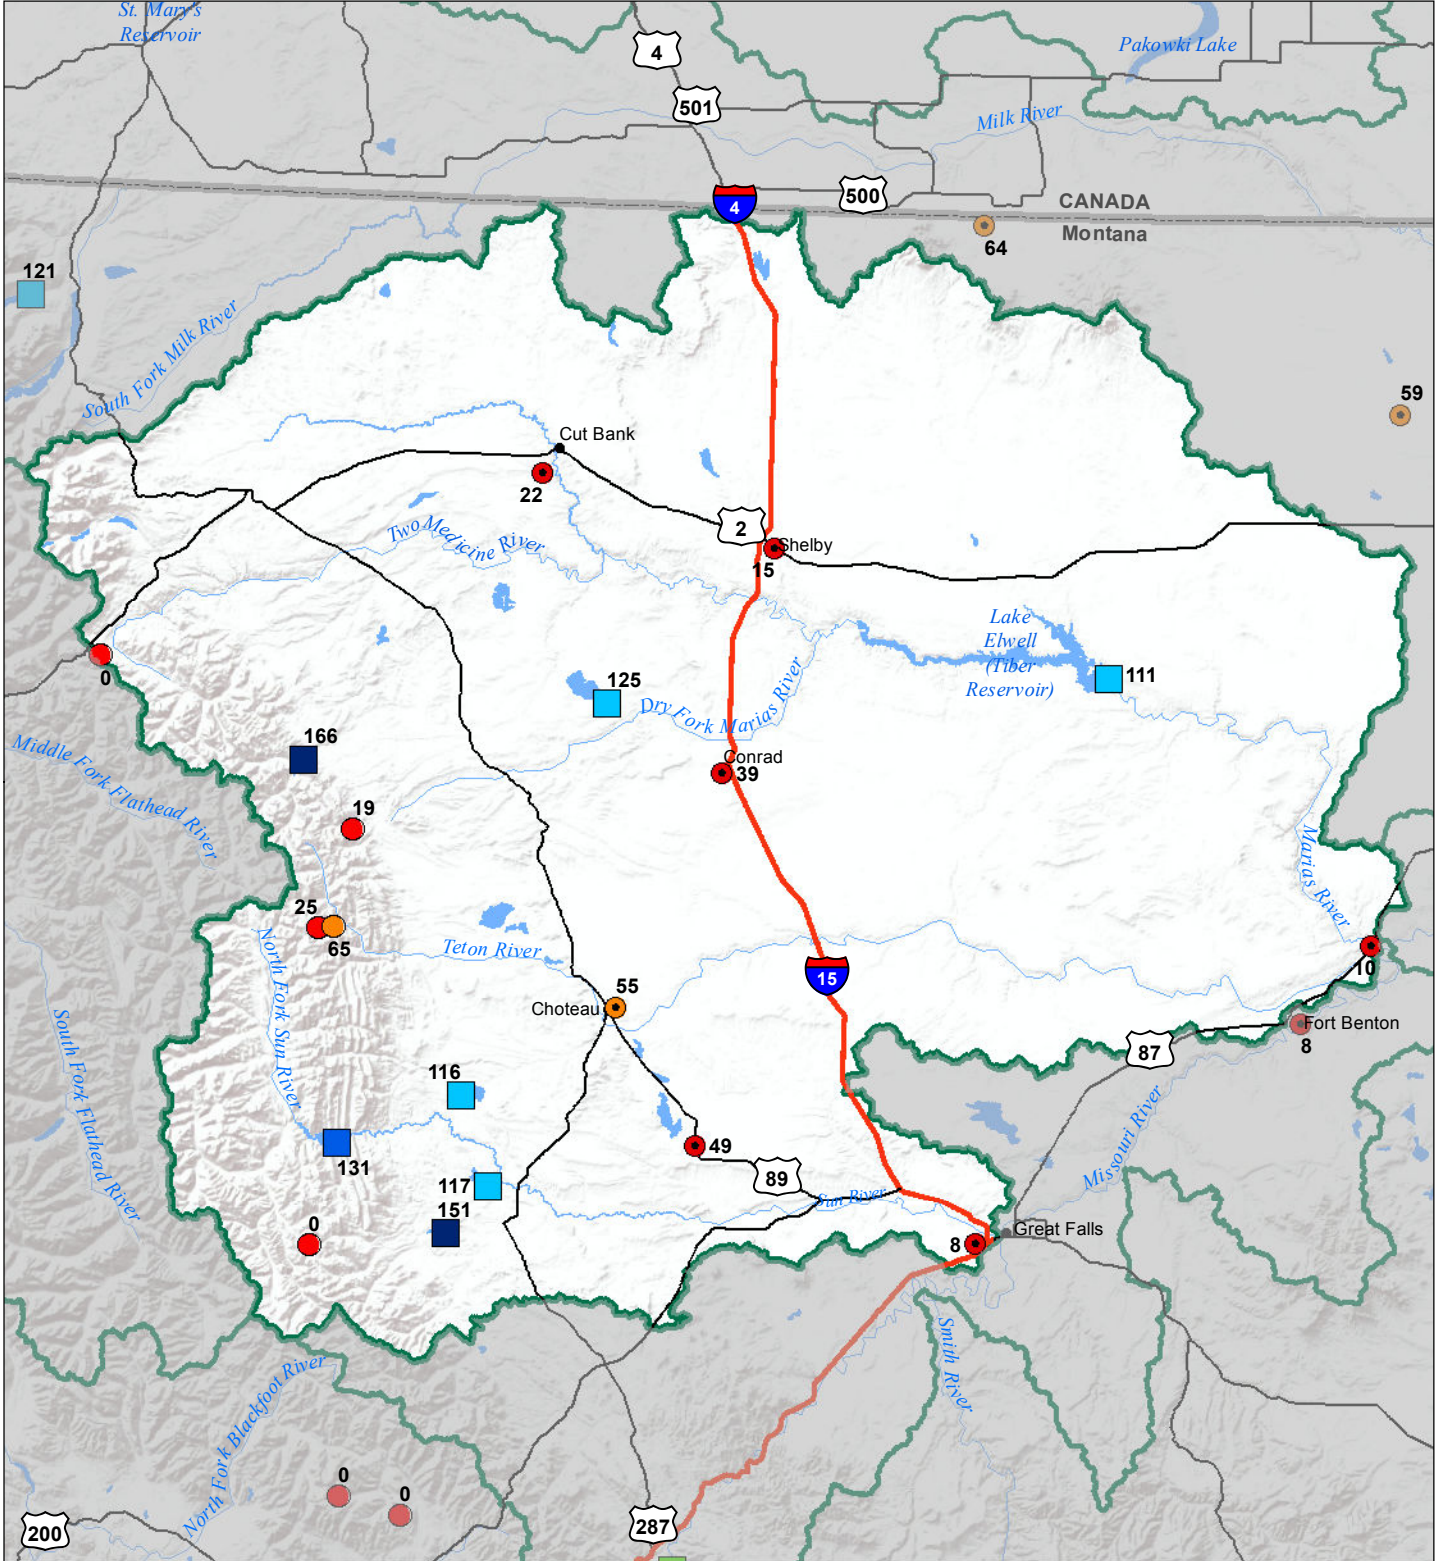

Sun-Teton-Marias River Basin Monthly Precipitation and Reservoir Levels Percentage of Normal August 1, 2018 (July 1, 2018 - August 1, 2018)

Precipitation Percent of Normal

SNOTEL

- > 150%
- 131 - 150%
- 111 - 130%
- 91 - 110%
- 71 - 90%
- 51 - 70%
- 1 - 50%

COOP/ACIS

- > 150%
- 131 - 150%
- 111 - 130%
- 91 - 110%
- 71 - 90%
- 51 - 70%
- 1 - 50%

Reservoirs Percent of Normal

- > 150%
- 131 - 150%
- 111 - 130%
- 91 - 110%
- 71 - 90%
- 51 - 70%
- 1 - 50%