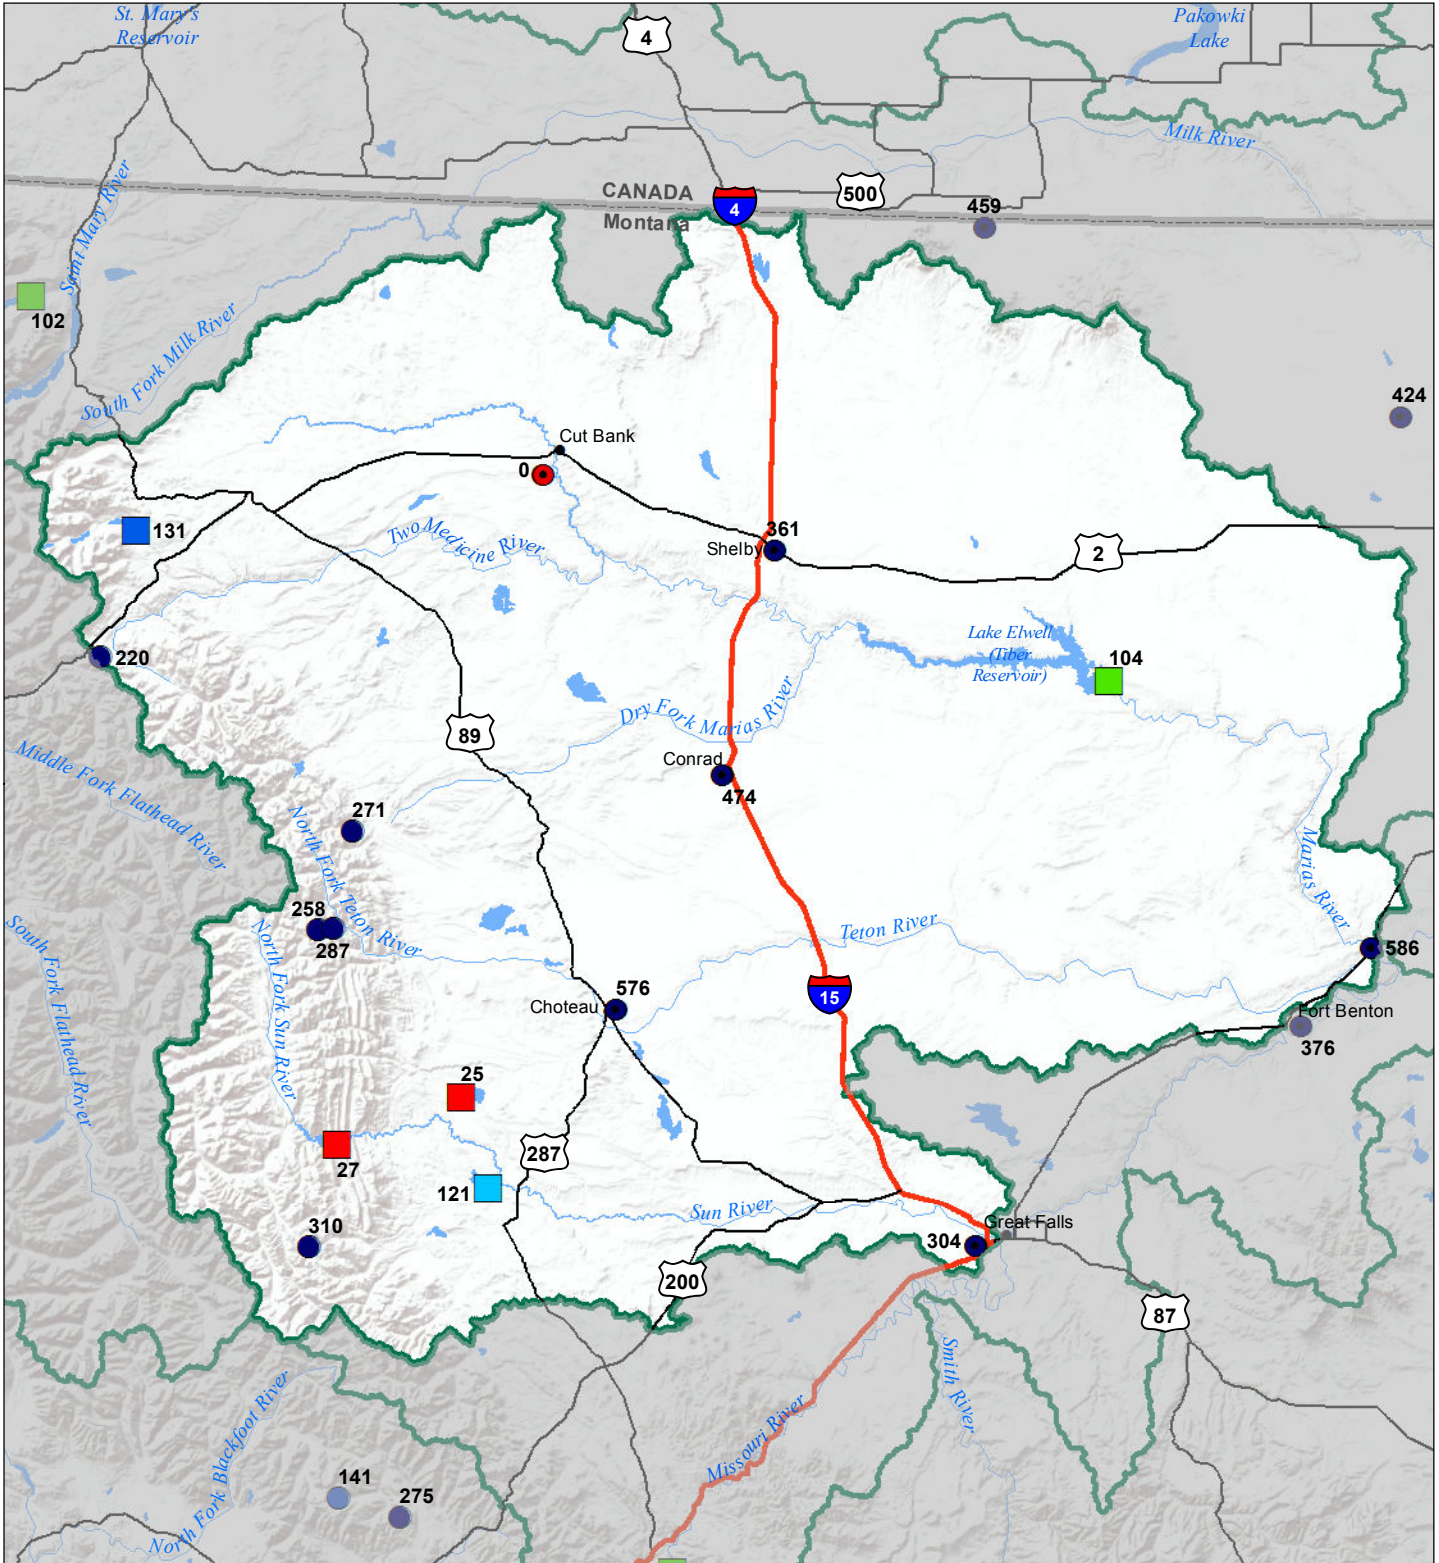

Sun-Teton-Marias River Basin

Monthly Precipitation and Reservoir Levels

Percentage of Normal

March 1, 2018 (February 1, 2018 - March 1, 2018)

Precipitation Percent of Normal

SNOTEL

- > 150%
- 131 - 150%
- 111 - 130%
- 91 - 110%

COOP/ACIS

- > 150%
- 131 - 150%
- 111 - 130%
- 91 - 110%

- 71 - 90%
- 51 - 70%
- 1 - 50%

- 71 - 90%
- 51 - 70%
- 1 - 50%

Reservoirs Percent of Normal

- > 150%
- 131 - 150%
- 111 - 130%
- 91 - 110%
- 71 - 90%
- 51 - 70%
- 1 - 50%