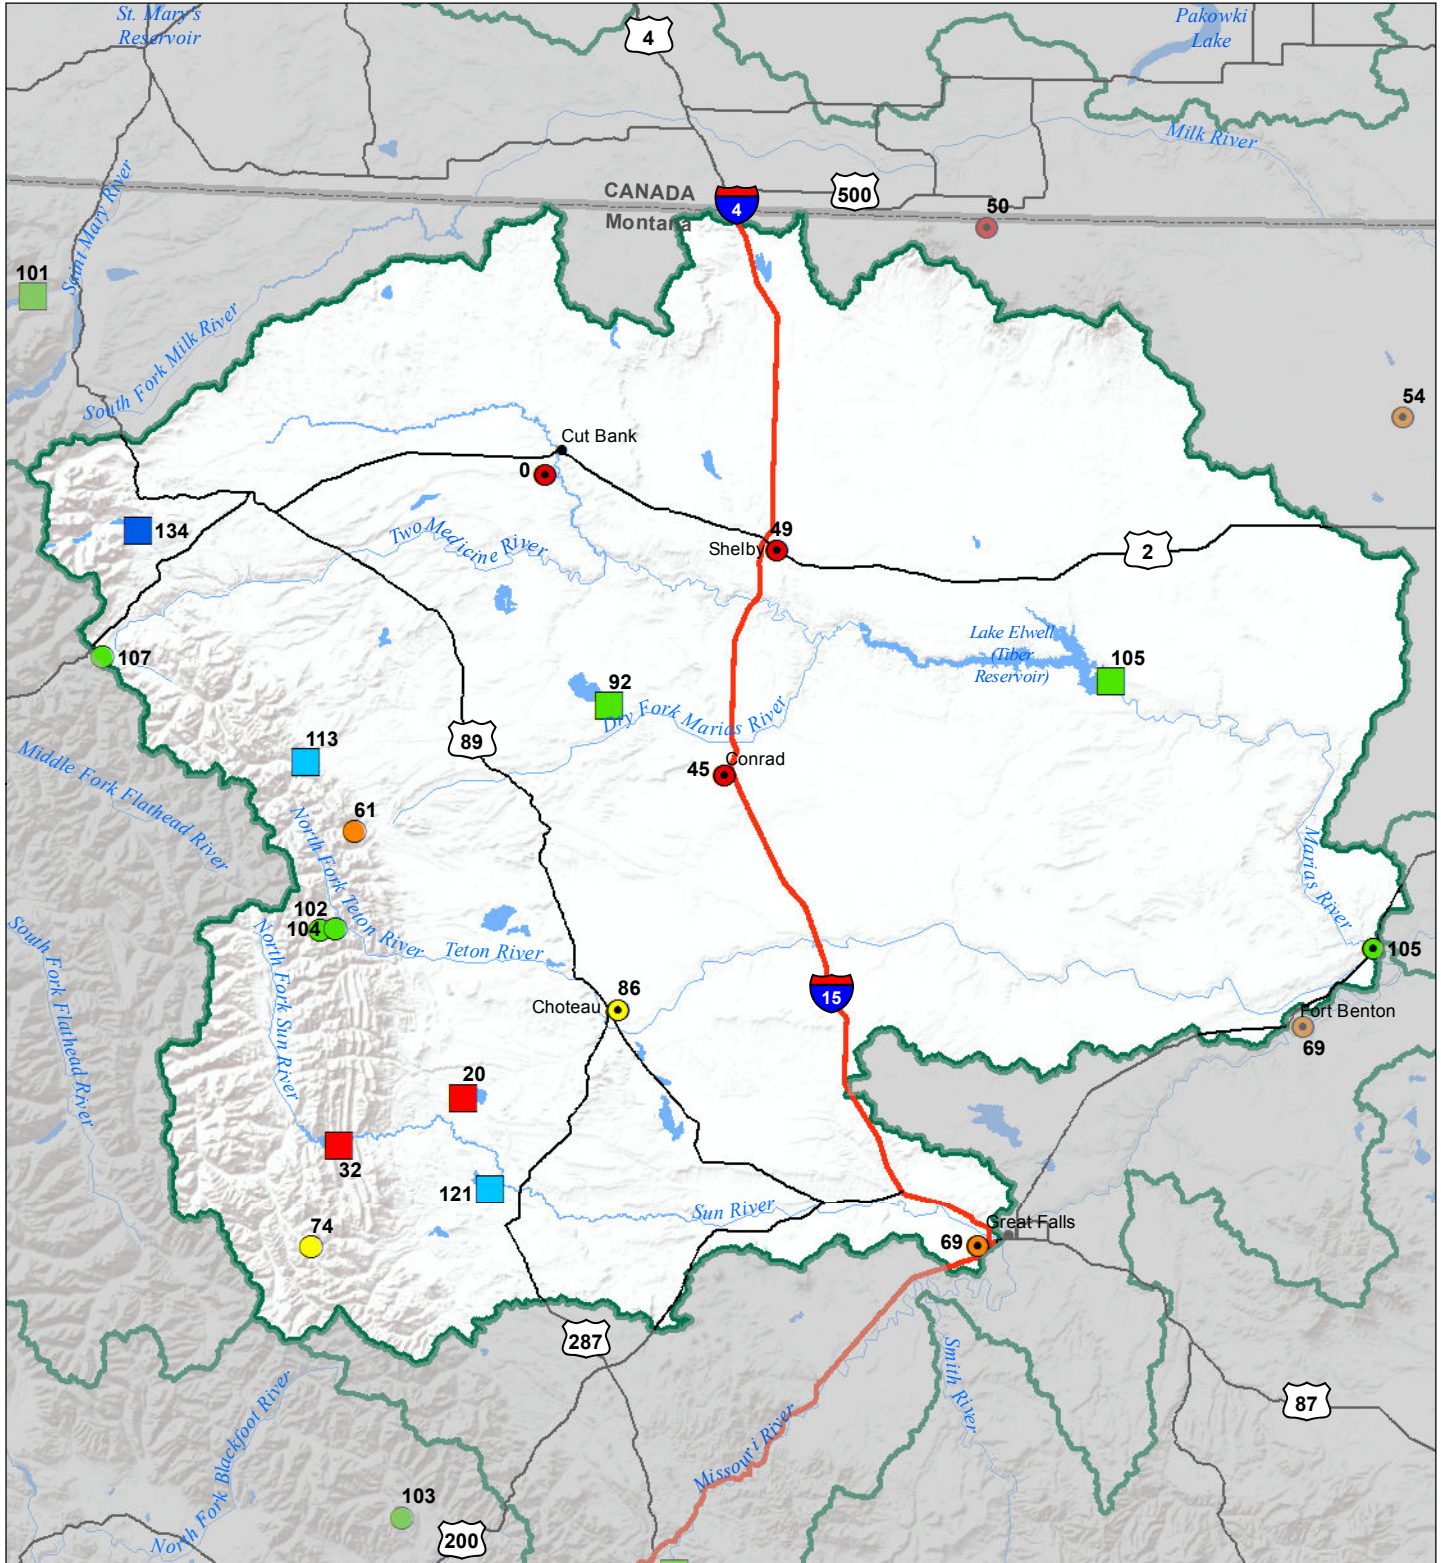

Sun-Teton-Marias River Basin

Monthly Precipitation and Reservoir Levels

Percentage of Normal

February 1, 2018 (January 1, 2018 - February 1, 2018)

Precipitation Percent of Normal

SNOTEL

- > 150%
- 131 - 150%
- 111 - 130%
- 91 - 110%
- 71 - 90%
- 51 - 70%
- 1 - 50%

COOP/ACIS

- > 150%
- 131 - 150%
- 111 - 130%
- 91 - 110%
- 71 - 90%
- 51 - 70%
- 1 - 50%

Reservoirs Percent of Normal

- > 150%
- 131 - 150%
- 111 - 130%
- 91 - 110%
- 71 - 90%
- 51 - 70%
- 1 - 50%