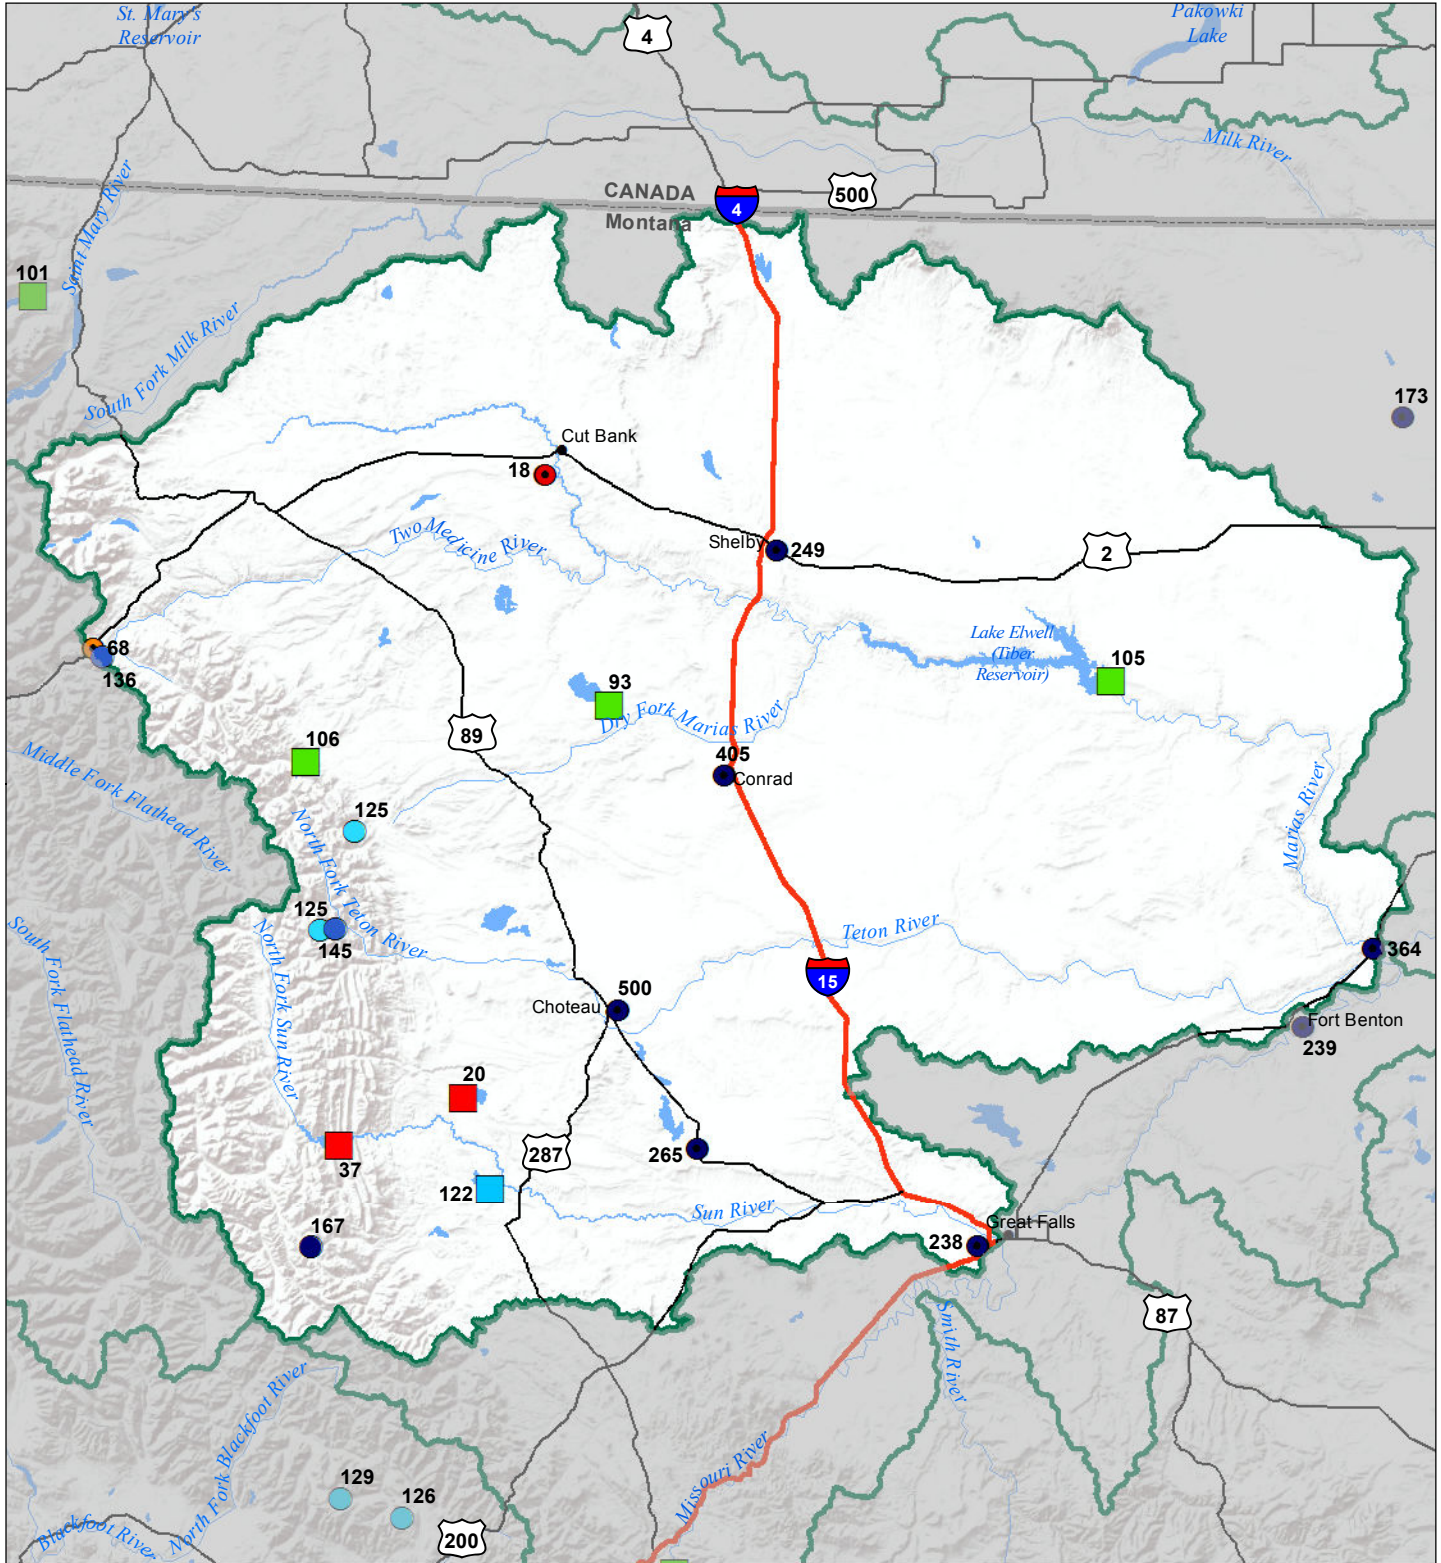

Sun-Teton-Marias River Basin

Monthly Precipitation and Reservoir Levels

Percentage of Normal

January 1, 2018 (December 1, 2017 - January 1, 2018)

Precipitation Percent of Normal

SNOTEL

- > 150%
- 131 - 150%
- 111 - 130%
- 91 - 110%
- 71 - 90%
- 51 - 70%
- 1 - 50%

COOP/ACIS

- > 150%
- 131 - 150%
- 111 - 130%
- 91 - 110%
- 71 - 90%
- 51 - 70%
- 1 - 50%

Reservoirs Percent of Normal

- > 150%
- 131 - 150%
- 111 - 130%
- 91 - 110%
- 71 - 90%
- 51 - 70%
- 1 - 50%