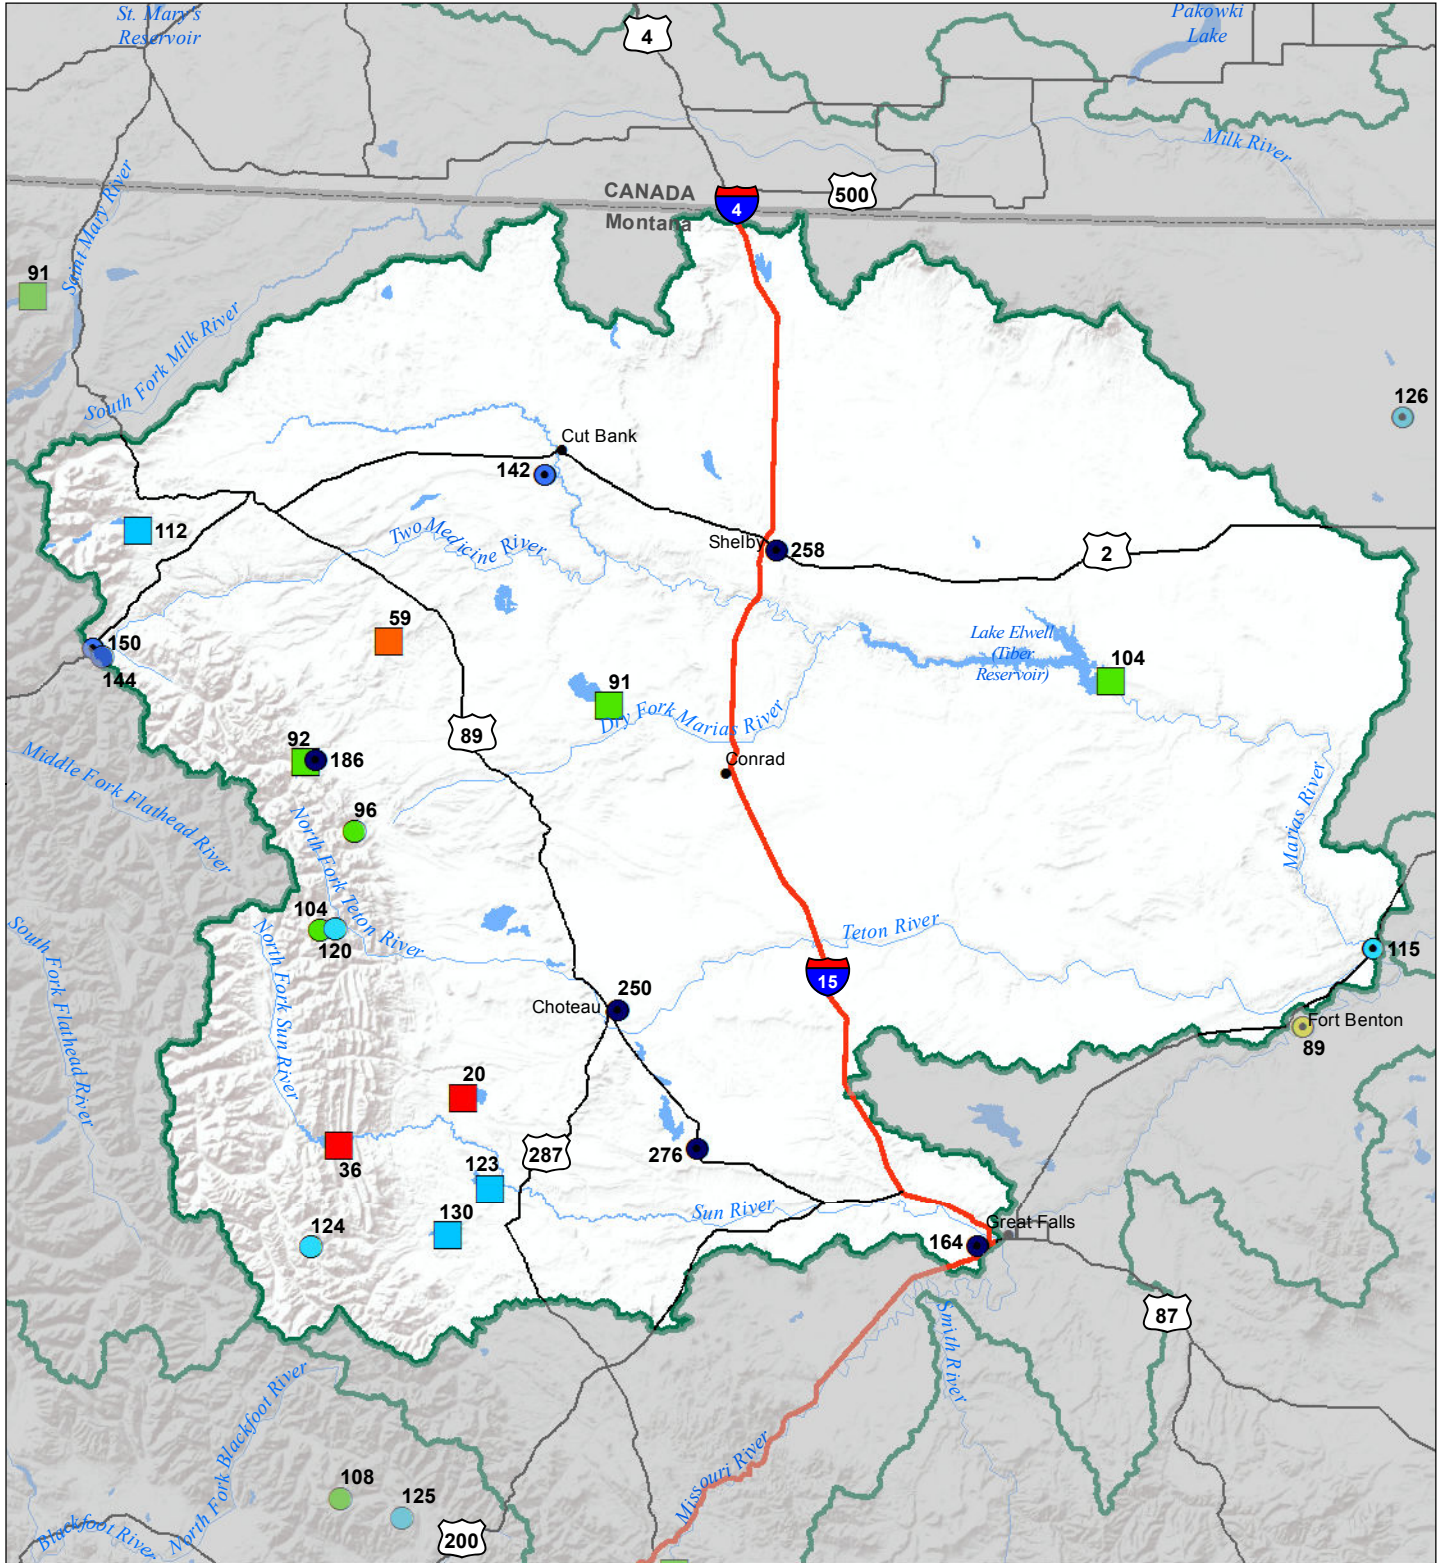

# Sun-Teton-Marias River Basin

## Monthly Precipitation and Reservoir Levels

### Percentage of Normal

December 1, 2017 (November 1, 2017 - December 1, 2017)