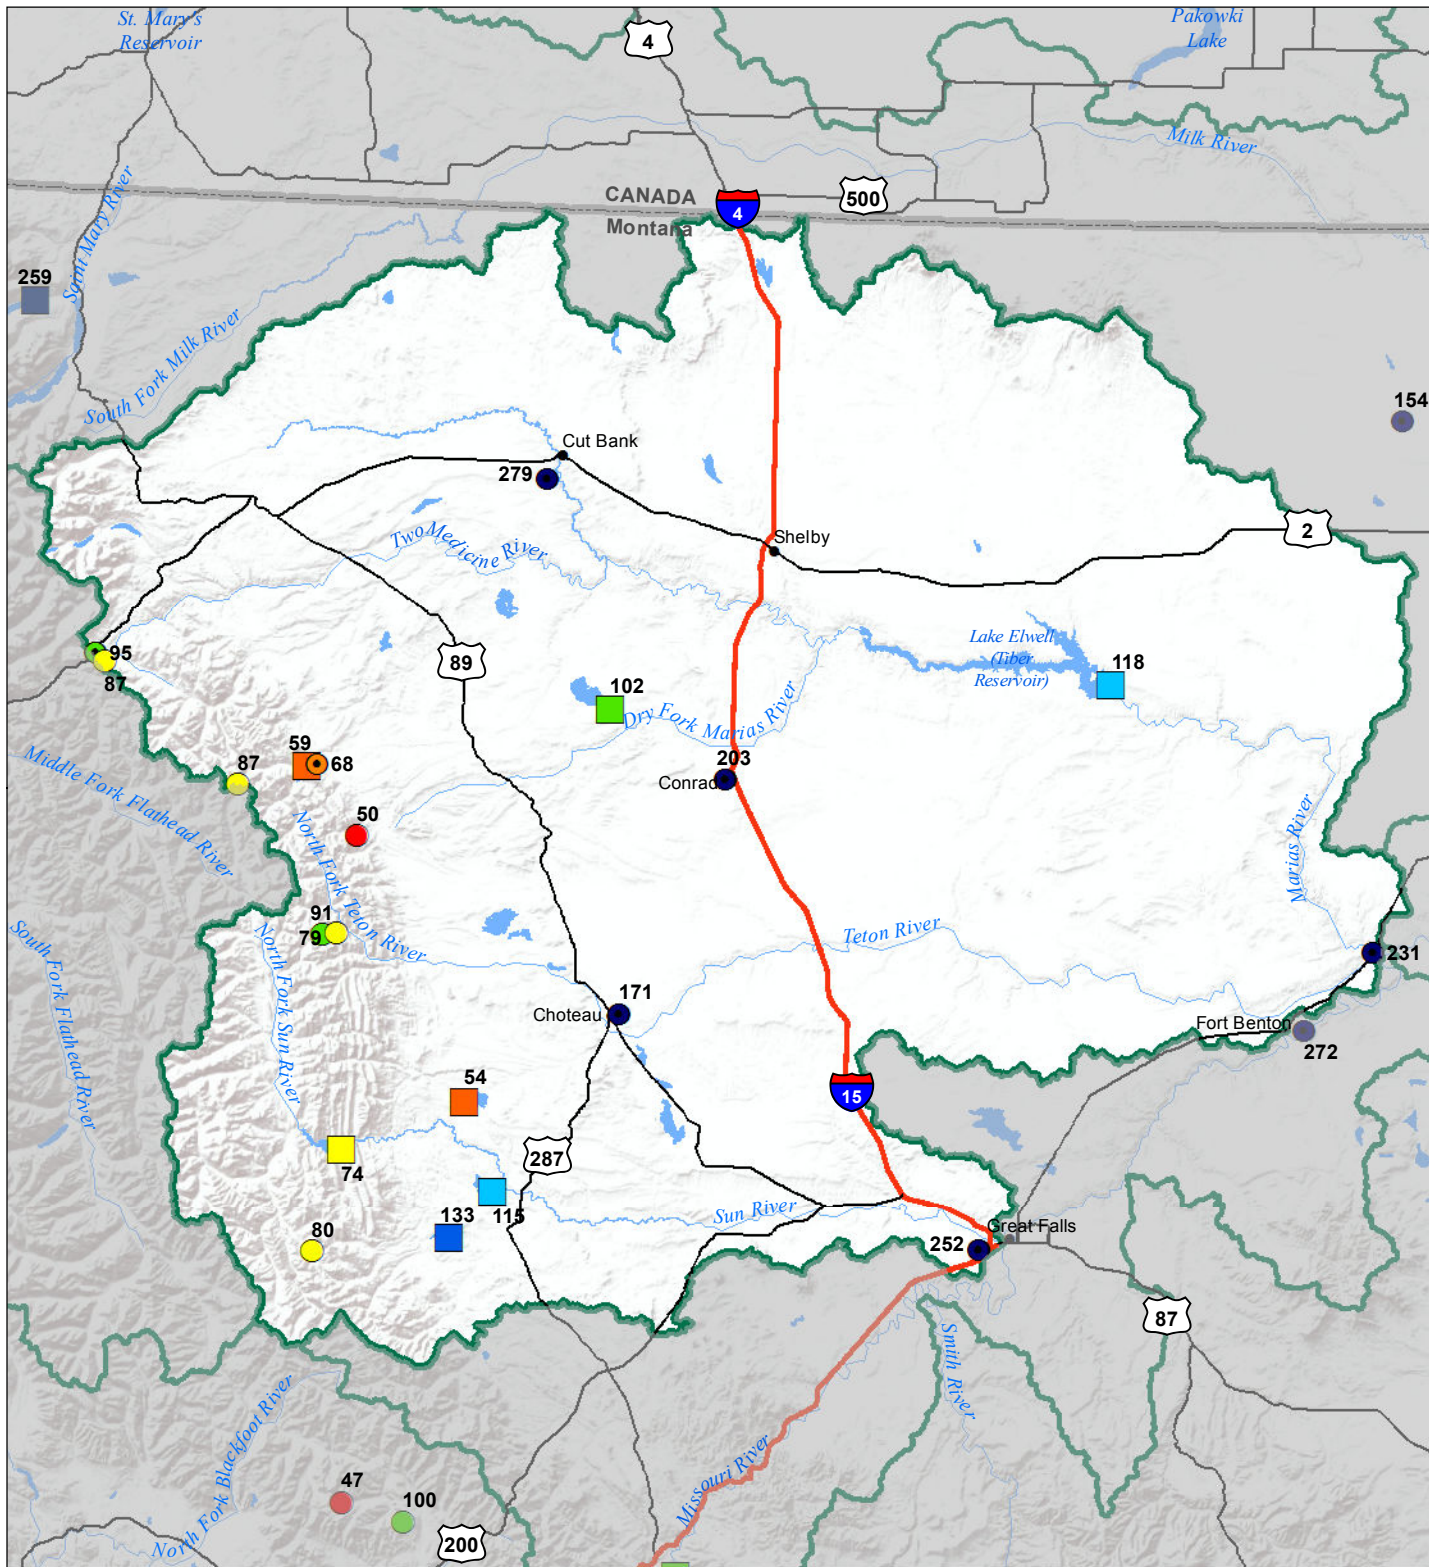

# Sun-Teton-Marias River Basin

## Monthly Precipitation and Reservoir Levels

#### May 1, 2017 (April 1, 2017 - May 1, 2017)