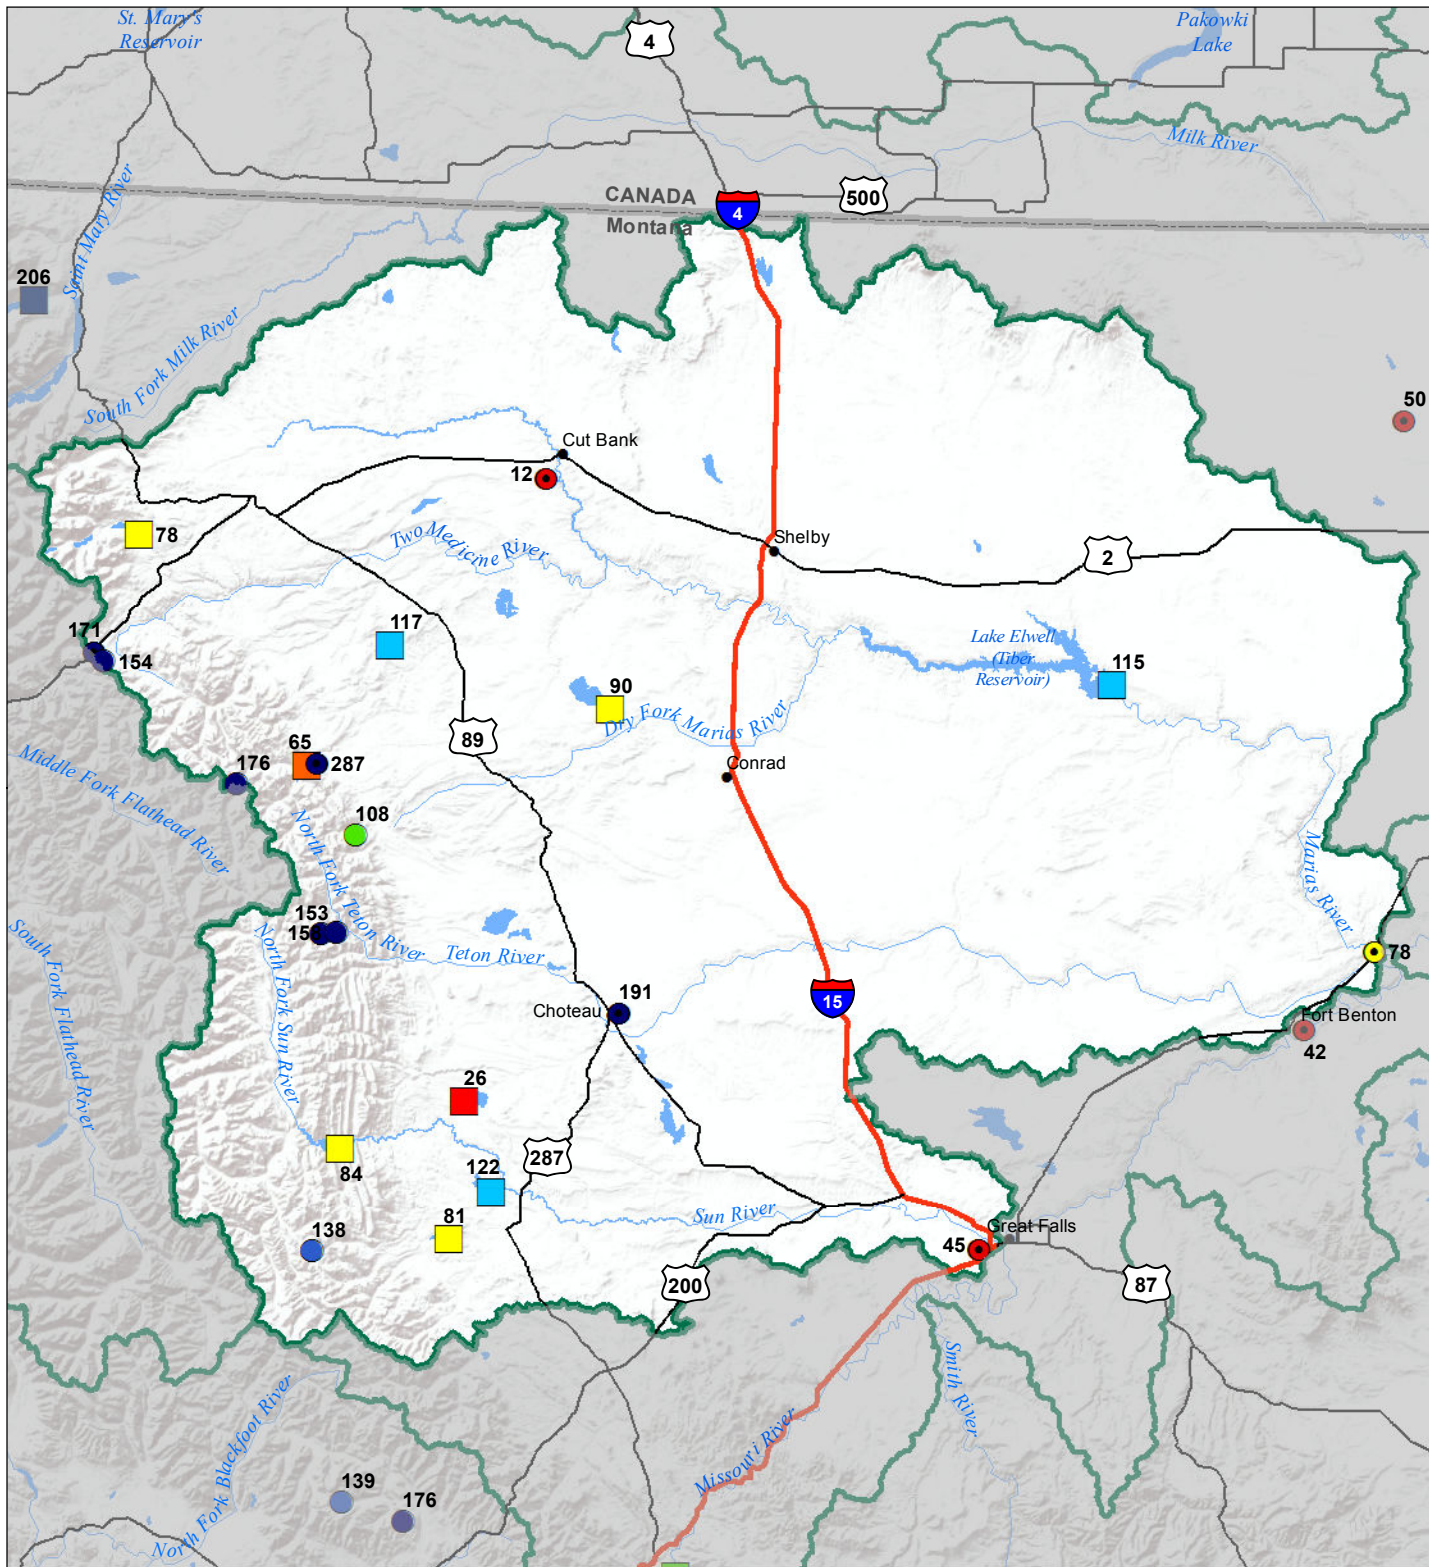

Sun-Teton-Marias River Basin Monthly Precipitation and Reservoir Levels Percentage of Normal April 1, 2017 (March 1, 2017 - April 1, 2017)

Precipitation Percent of Normal

SNOTEL

- > 150%
- 131 - 150%
- 111 - 130%
- 91 - 110%
- 71 - 90%
- 51 - 70%
- 1 - 50%

COOP/ACIS

- > 150%
- 131 - 150%
- 111 - 130%
- 91 - 110%
- 71 - 90%
- 51 - 70%
- 1 - 50%

Reservoirs Percent of Normal

- > 150%
- 131 - 150%
- 111 - 130%
- 91 - 110%
- 71 - 90%
- 51 - 70%
- 1 - 50%