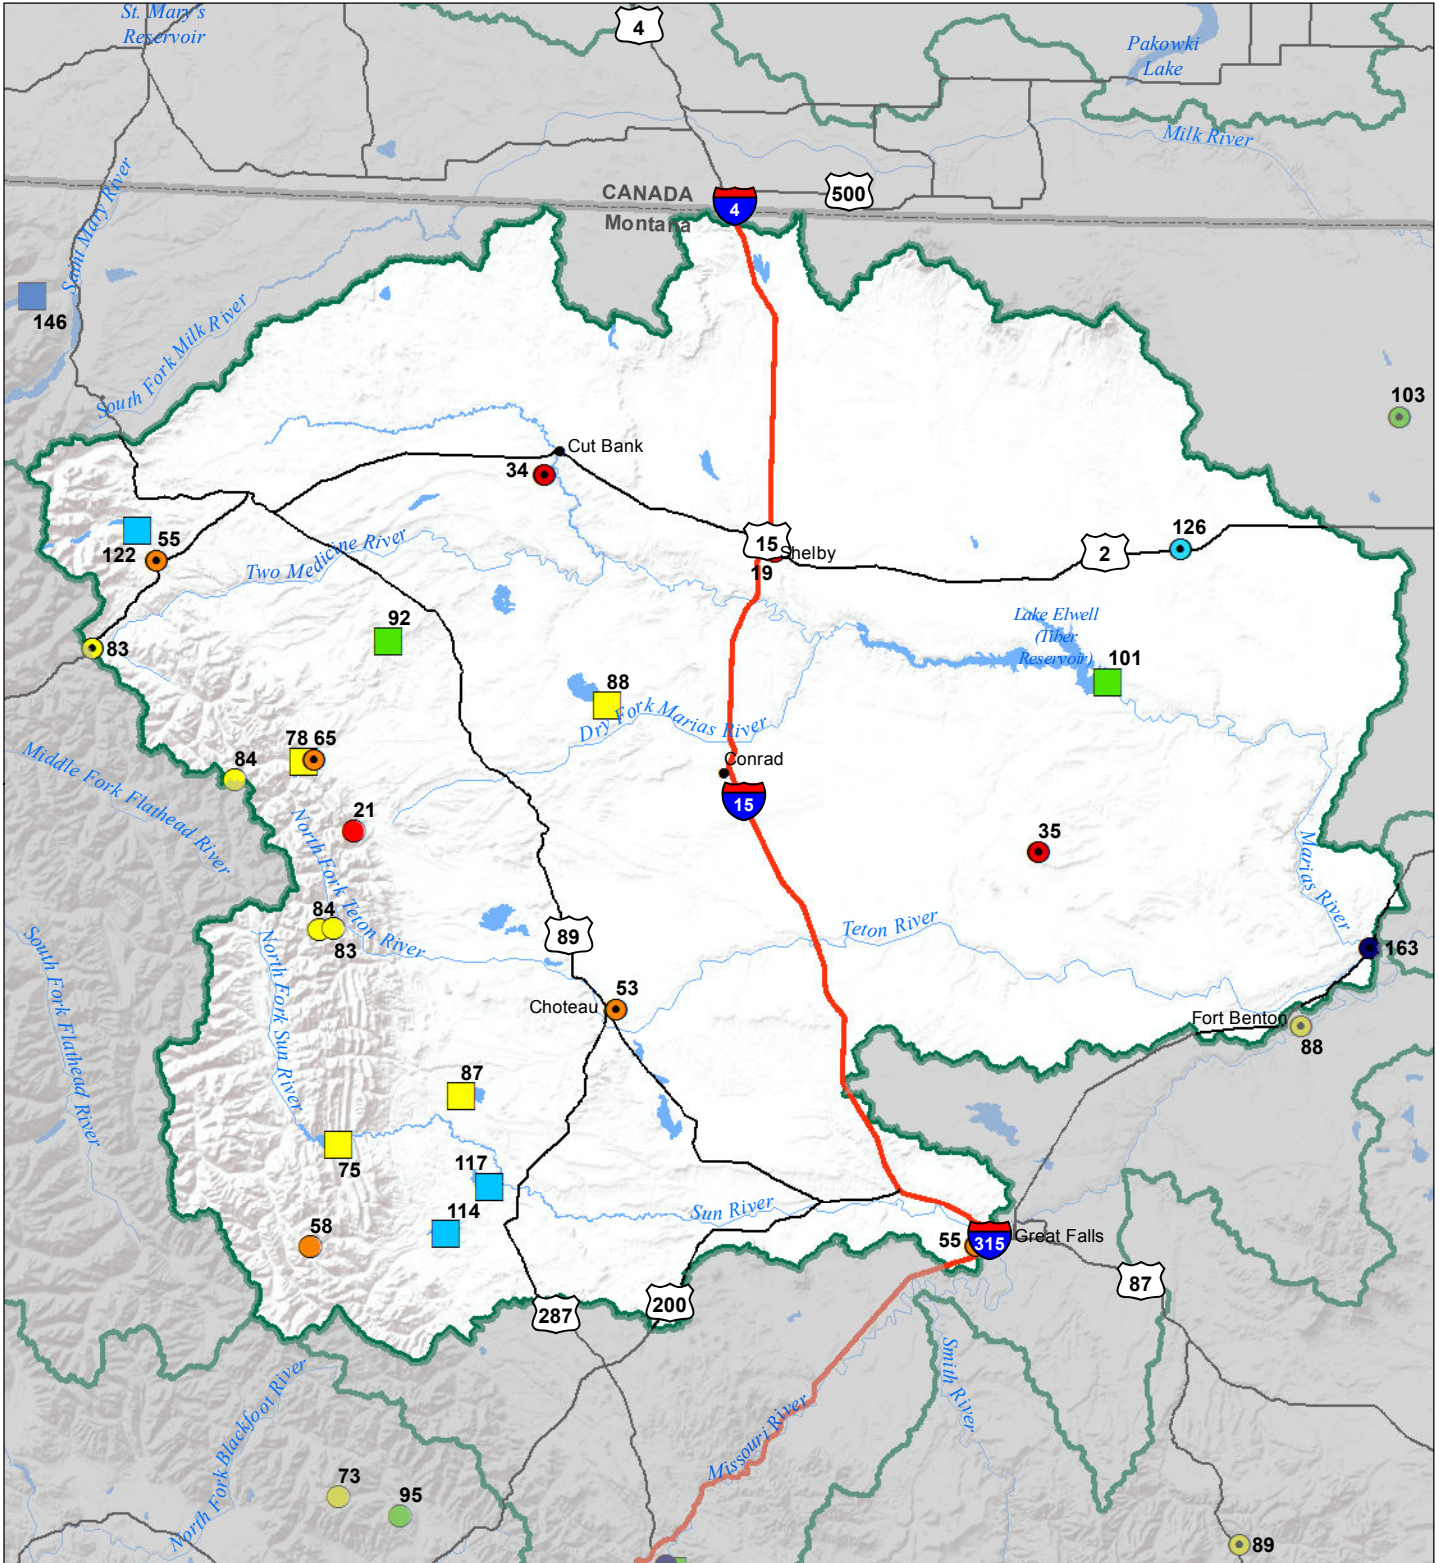

Sun-Teton-Marias River Basin

Monthly Precipitation and Reservoir Levels

Percentage of Normal

April 1, 2016 (March 1, 2016 - April 1, 2016)