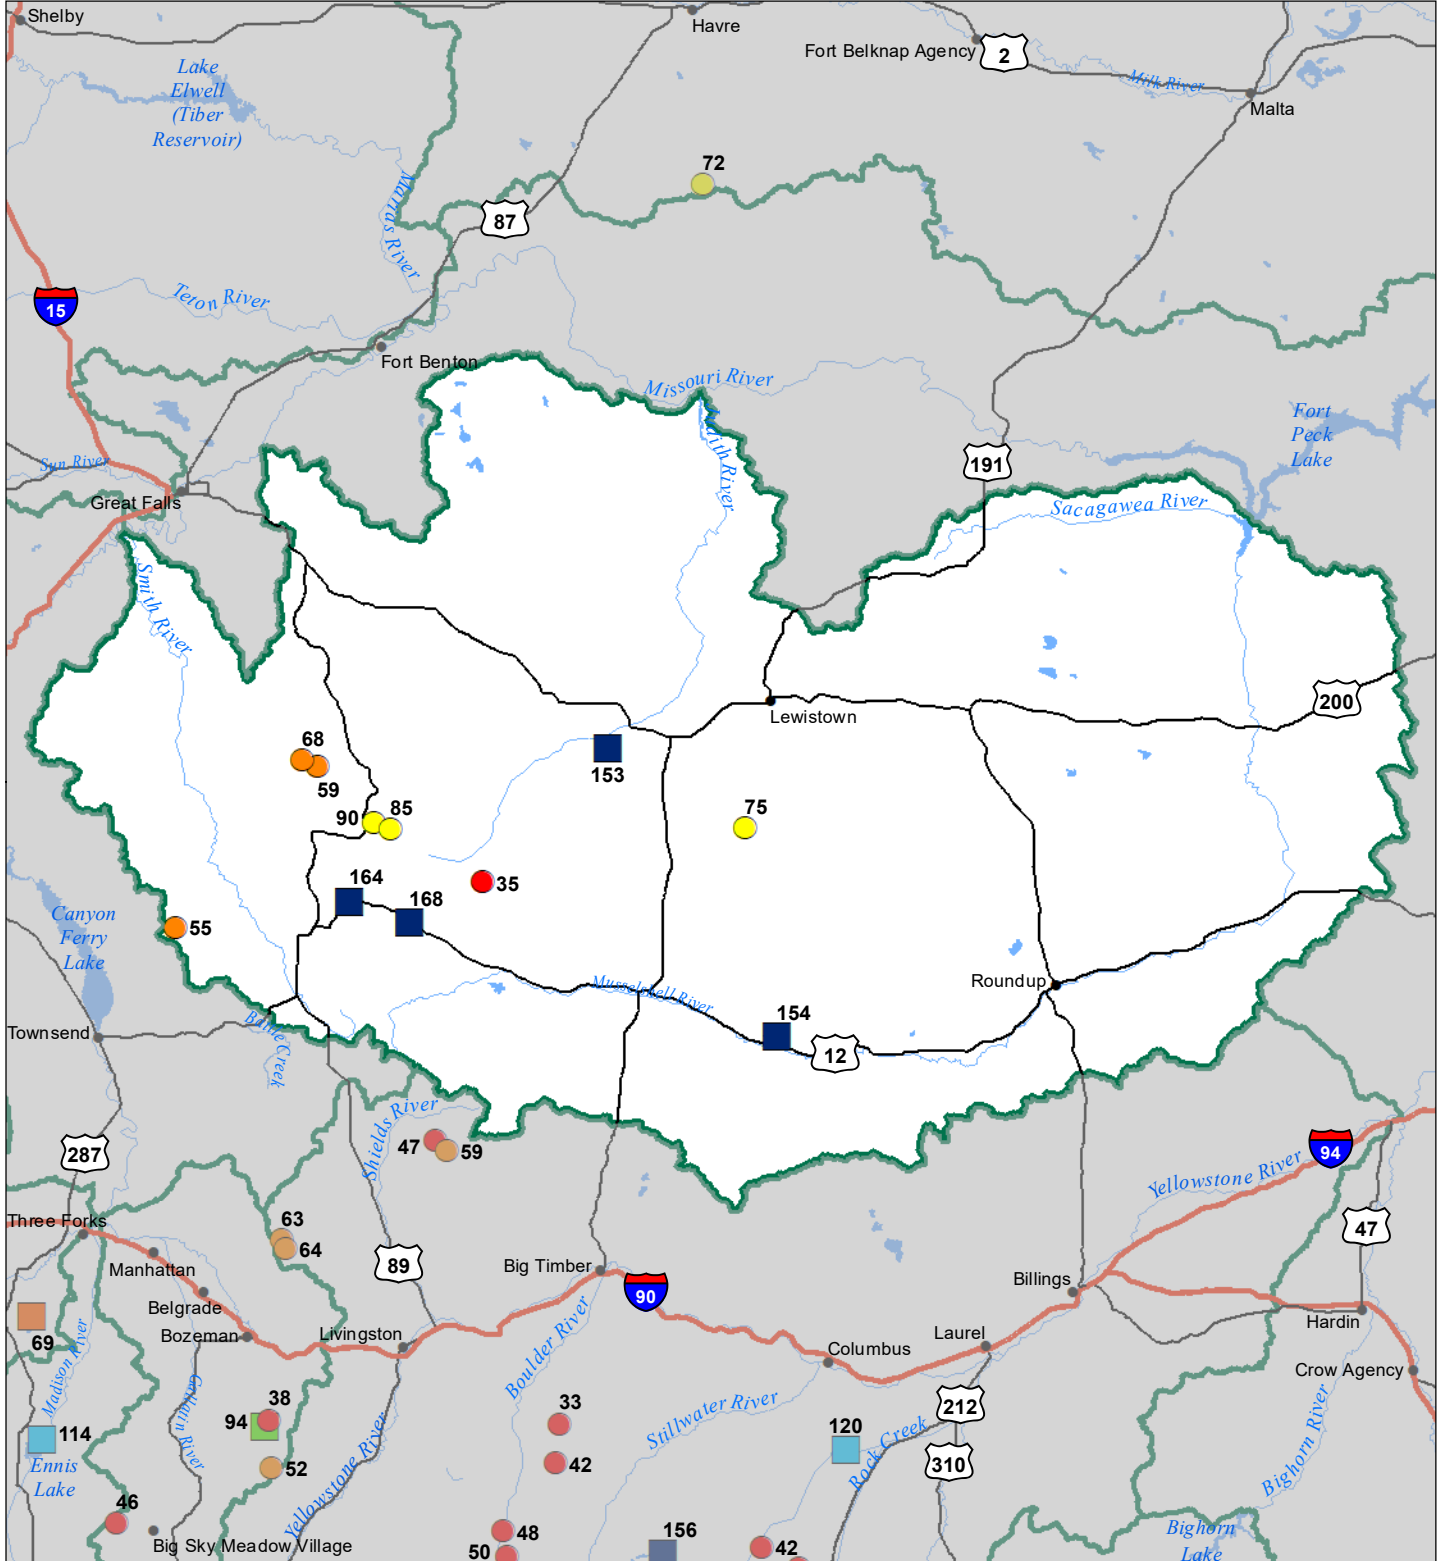

Smith-Judith-Musselshell River Basin Monthly Precipitation and Reservoir Levels Percentage of Normal December 1, 2023 (November 1, 2023 - December 1, 2023)

Precipitation Percent of Normal

SNOTEL

- > 150%
- 131 - 150%
- 111 - 130%
- 91 - 110%
- 71 - 90%
- 51 - 70%
- 1 - 50%

COOP/ACIS

- > 150%
- 131 - 150%
- 111 - 130%
- 91 - 110%
- 71 - 90%
- 51 - 70%
- 1 - 50%

Reservoirs Percent of Normal

- > 150%
- 131 - 150%
- 111 - 130%
- 91 - 110%
- 71 - 90%
- 51 - 70%
- 1 - 50%