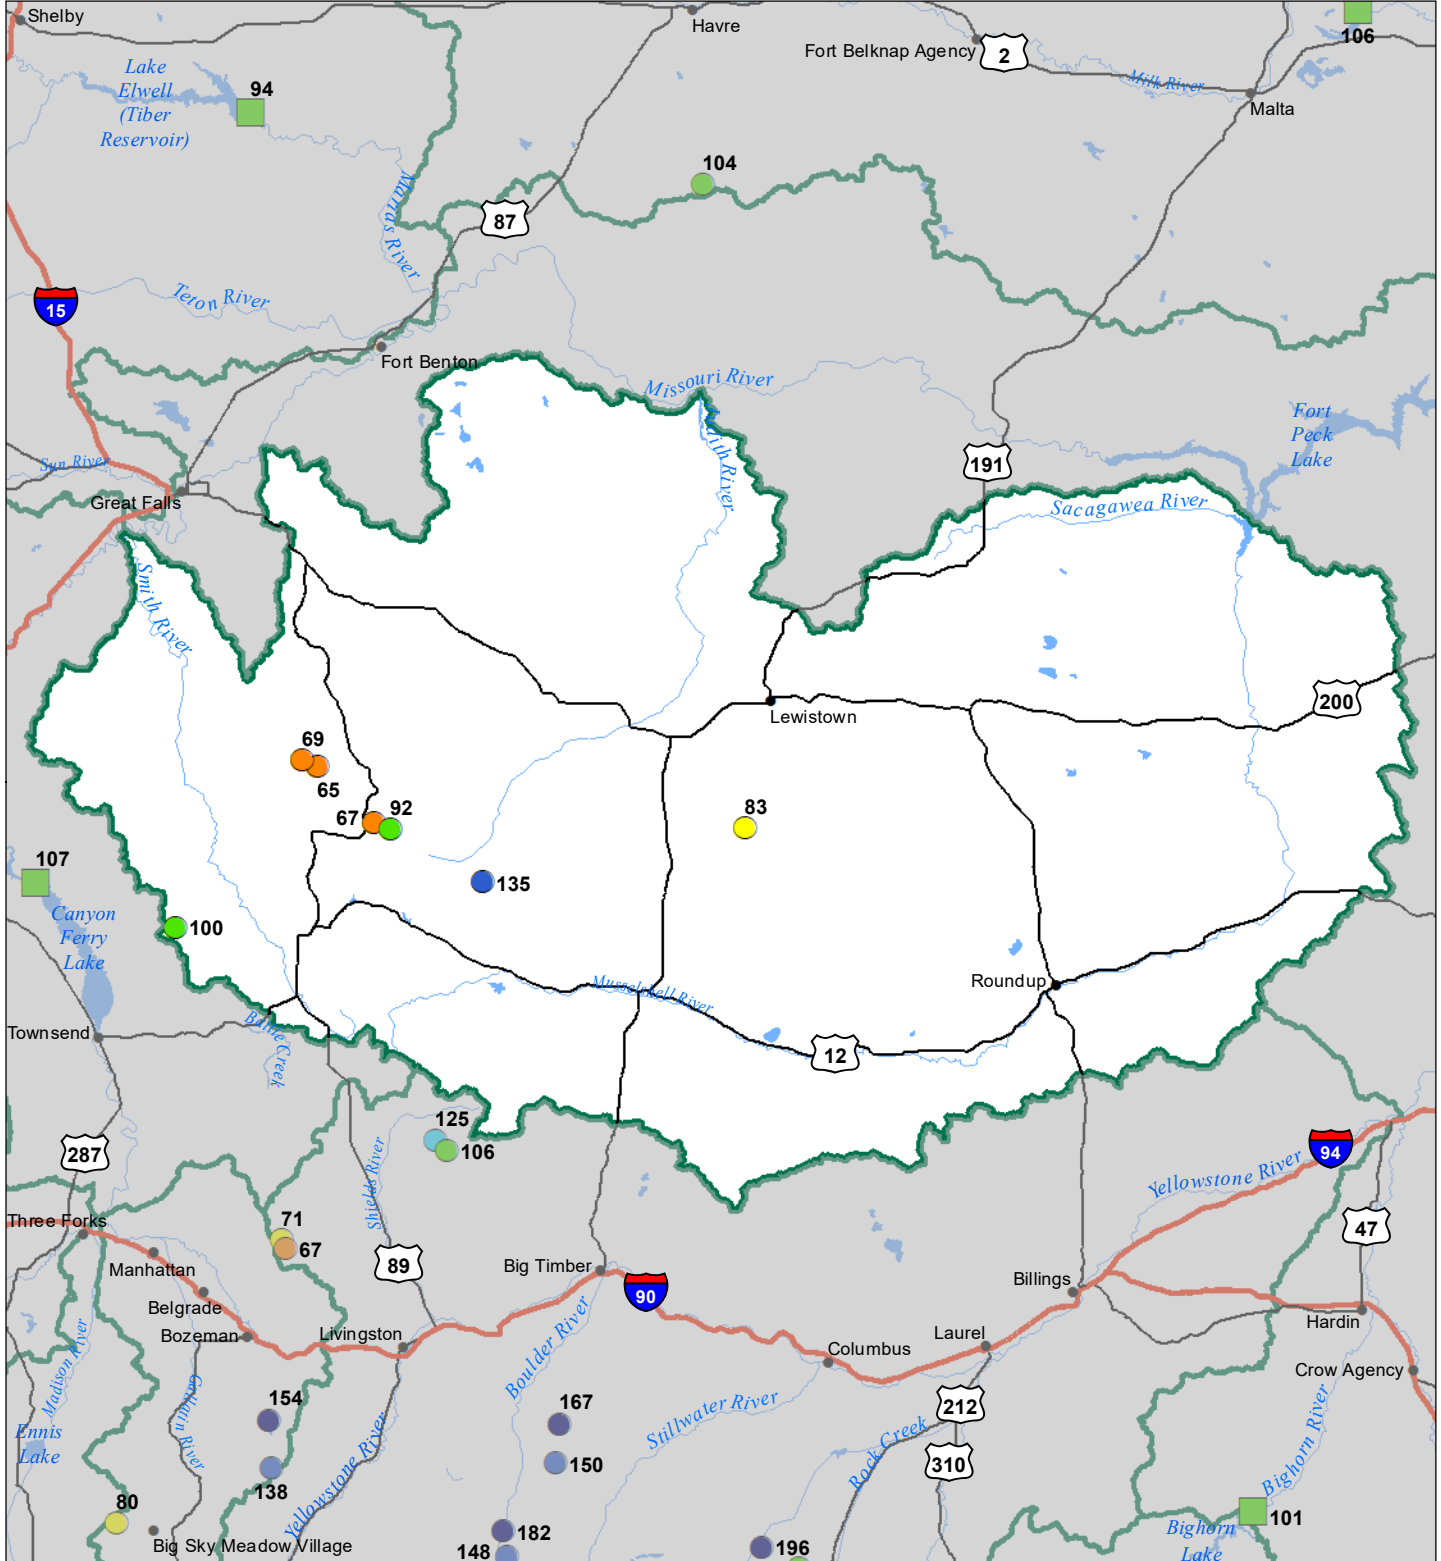

# Smith-Judith-Musselshell River Basin Monthly Precipitation and Reservoir Levels Percentage of Normal November 1, 2023 (October 1, 2023 - November 1, 2023)

### Precipitation Percent of Normal

#### SNOTEL

- > 150%
- 131 - 150%
- 111 - 130%
- 91 - 110%
- 71 - 90%
- 51 - 70%
- 1 - 50%