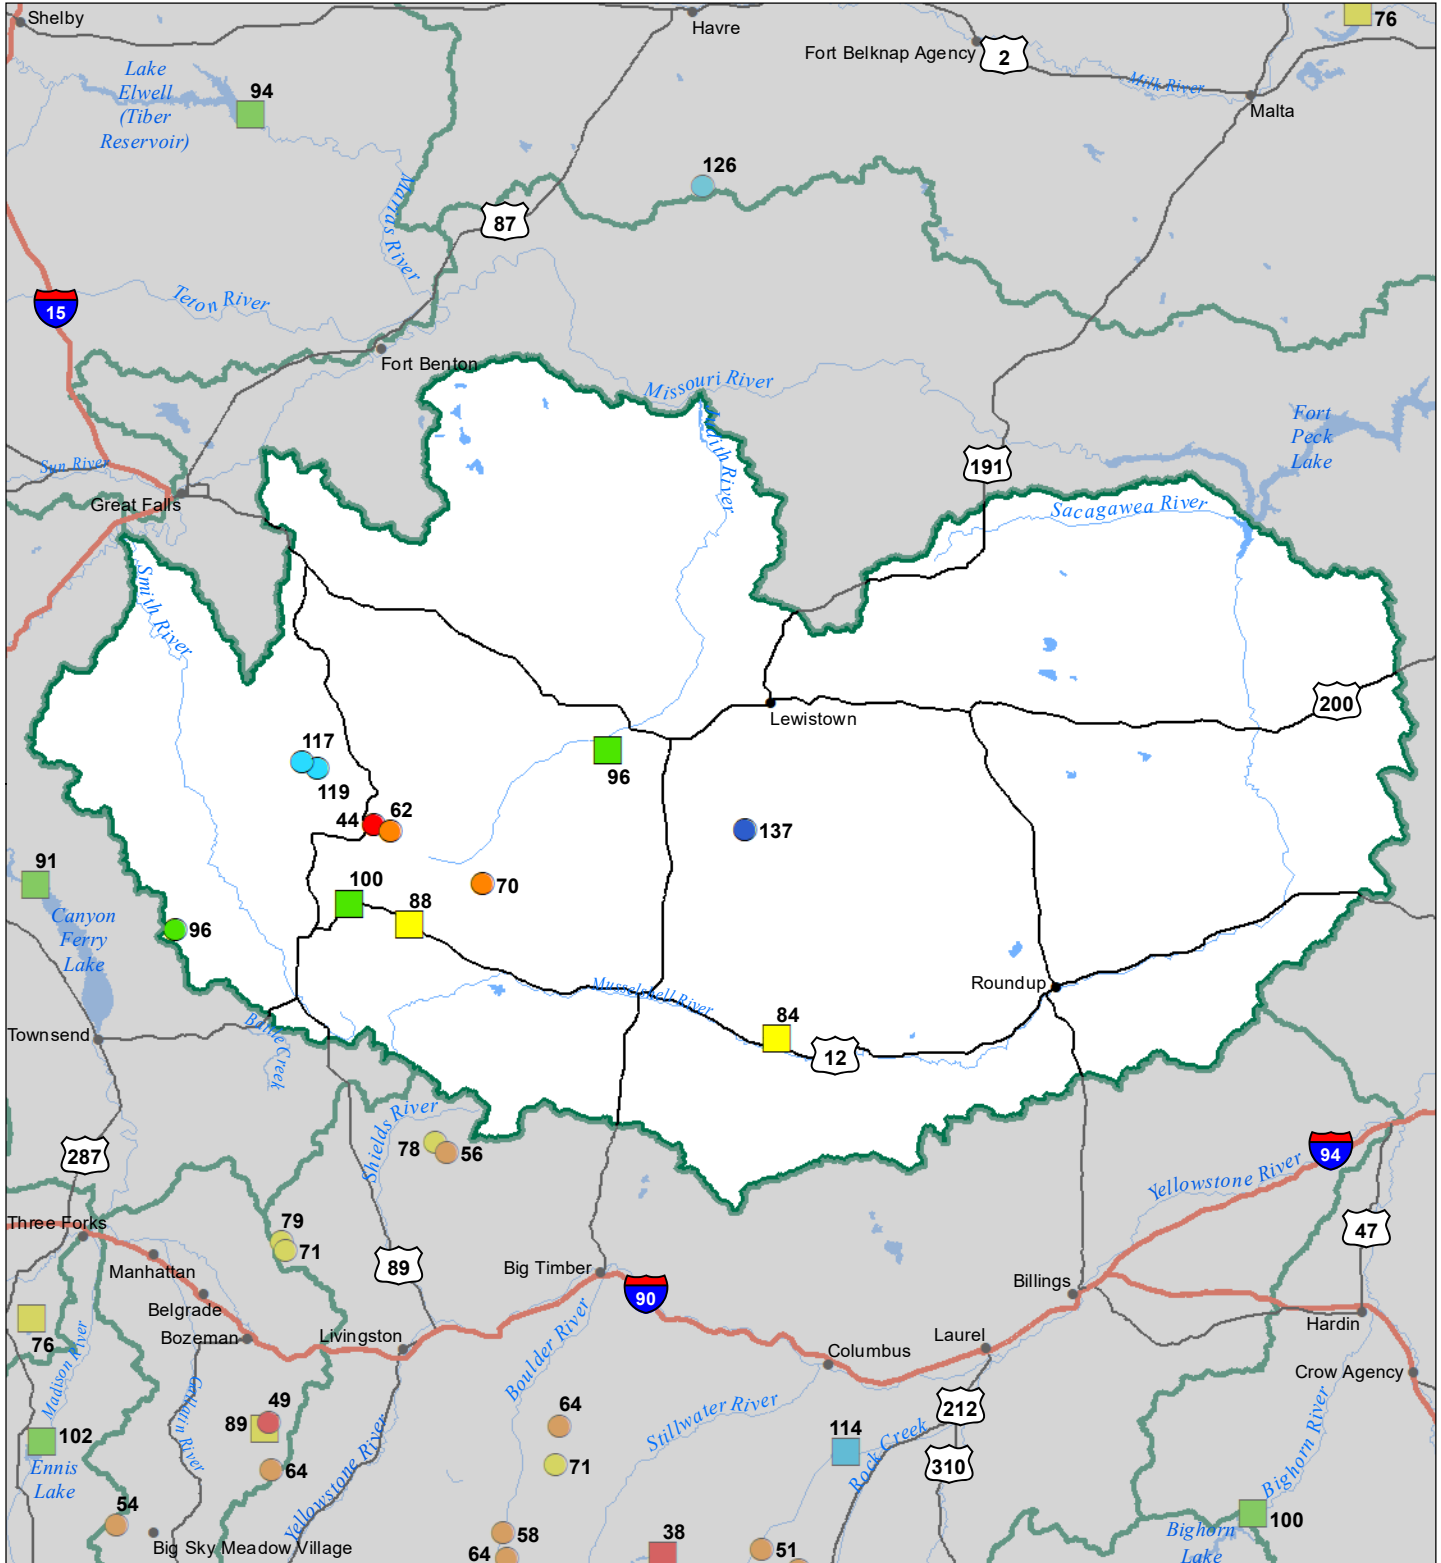

Smith-Judith-Musselshell River Basin Monthly Precipitation and Reservoir Levels Percentage of Normal May 1, 2023 (April 1, 2022 - May 1, 2023)

Precipitation Percent of Normal

SNOTEL

- > 150%
- 131 - 150%
- 111 - 130%
- 91 - 110%
- 71 - 90%
- 51 - 70%
- 1 - 50%

COOP/ACIS

- > 150%
- 131 - 150%
- 111 - 130%
- 91 - 110%
- 71 - 90%
- 51 - 70%
- 1 - 50%

Reservoirs Percent of Normal

- > 150%
- 131 - 150%
- 111 - 130%
- 91 - 110%
- 71 - 90%
- 51 - 70%
- 1 - 50%