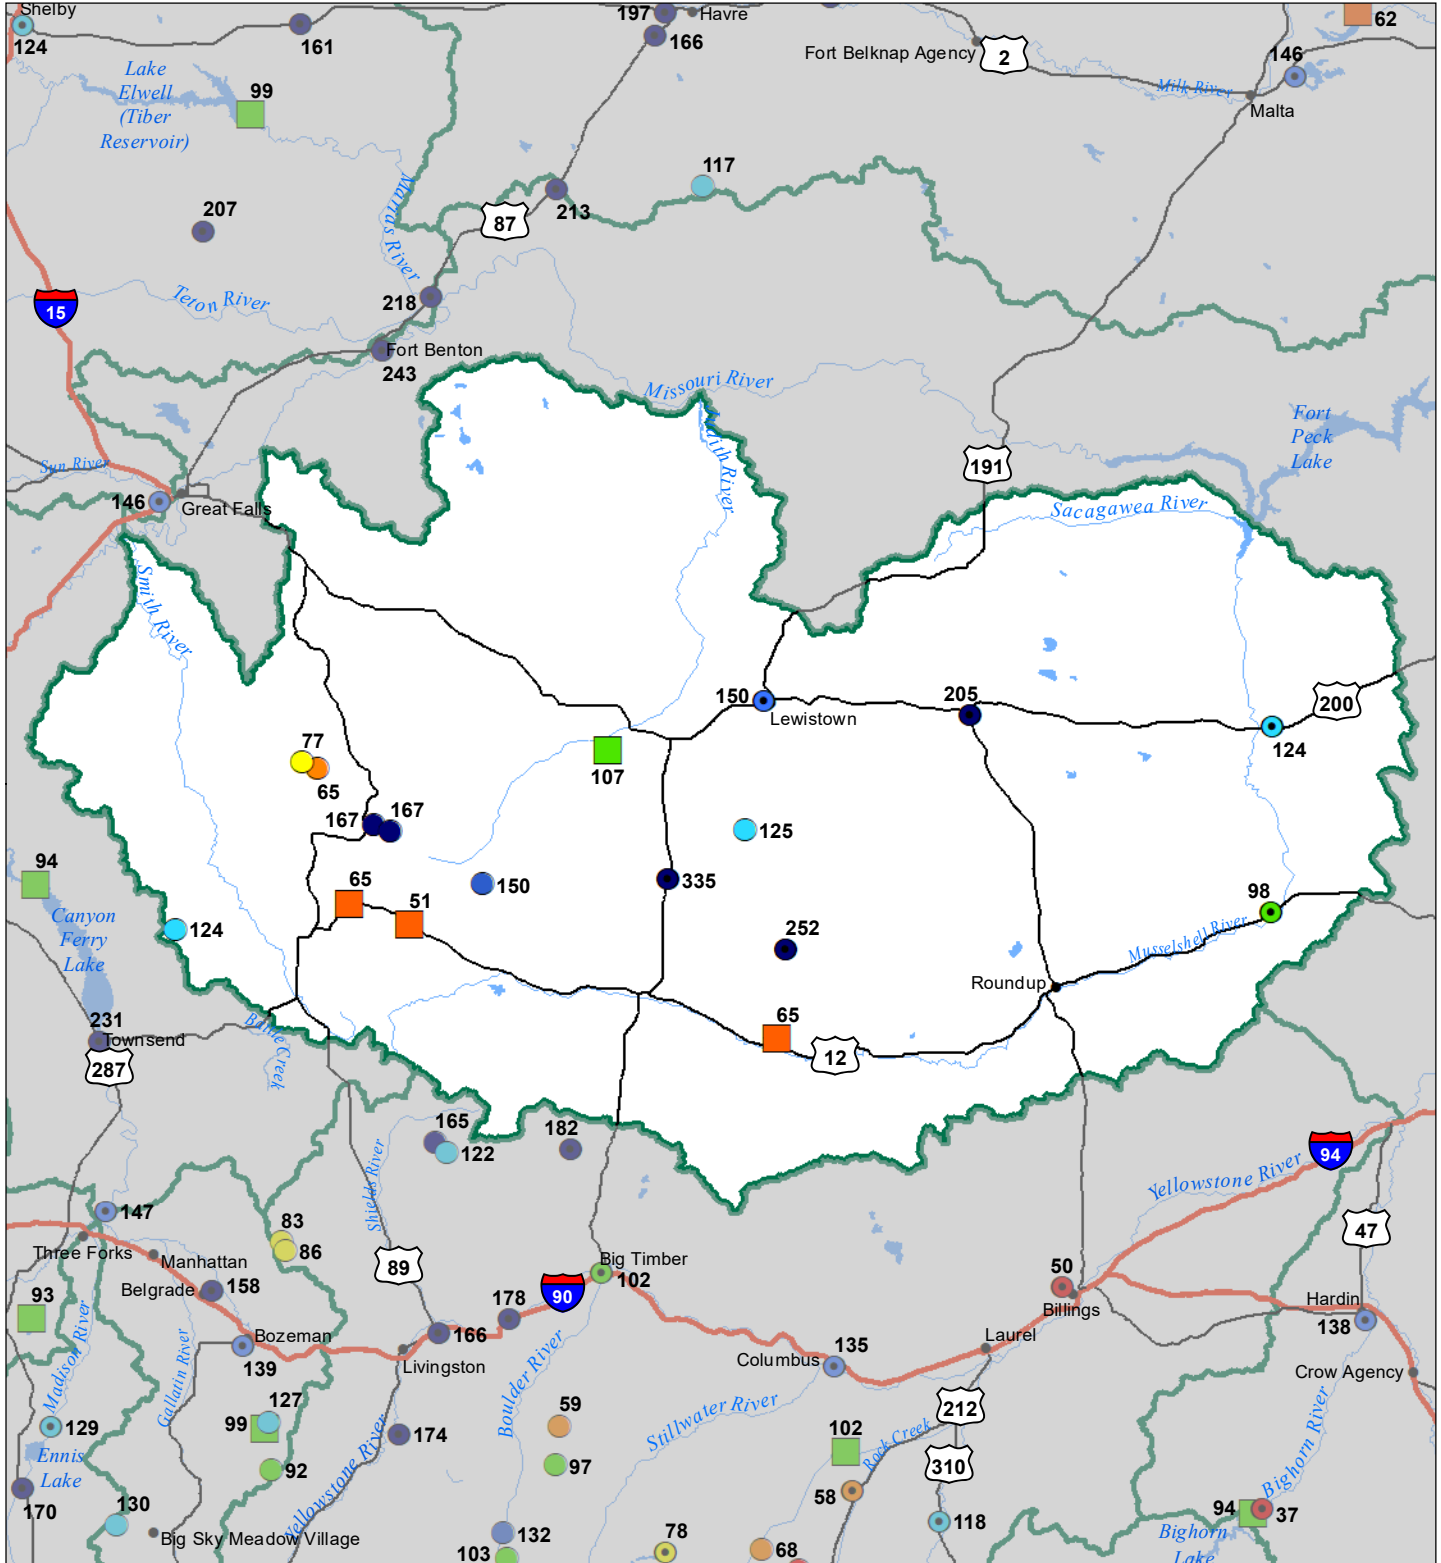

Smith-Judith-Musselshell River Basin Monthly Precipitation and Reservoir Levels Percentage of Normal November 1, 2022 (October 1, 2022 - November 1, 2022)

Precipitation Percent of Normal

SNOTEL

- > 150%
- 131 - 150%
- 111 - 130%
- 91 - 110%
- 71 - 90%
- 51 - 70%
- 1 - 50%

COOP/ACIS

- > 150%
- 131 - 150%
- 111 - 130%
- 91 - 110%
- 71 - 90%
- 51 - 70%
- 1 - 50%

Reservoirs Percent of Normal

- > 150%
- 131 - 150%
- 111 - 130%
- 91 - 110%
- 71 - 90%
- 51 - 70%
- 1 - 50%