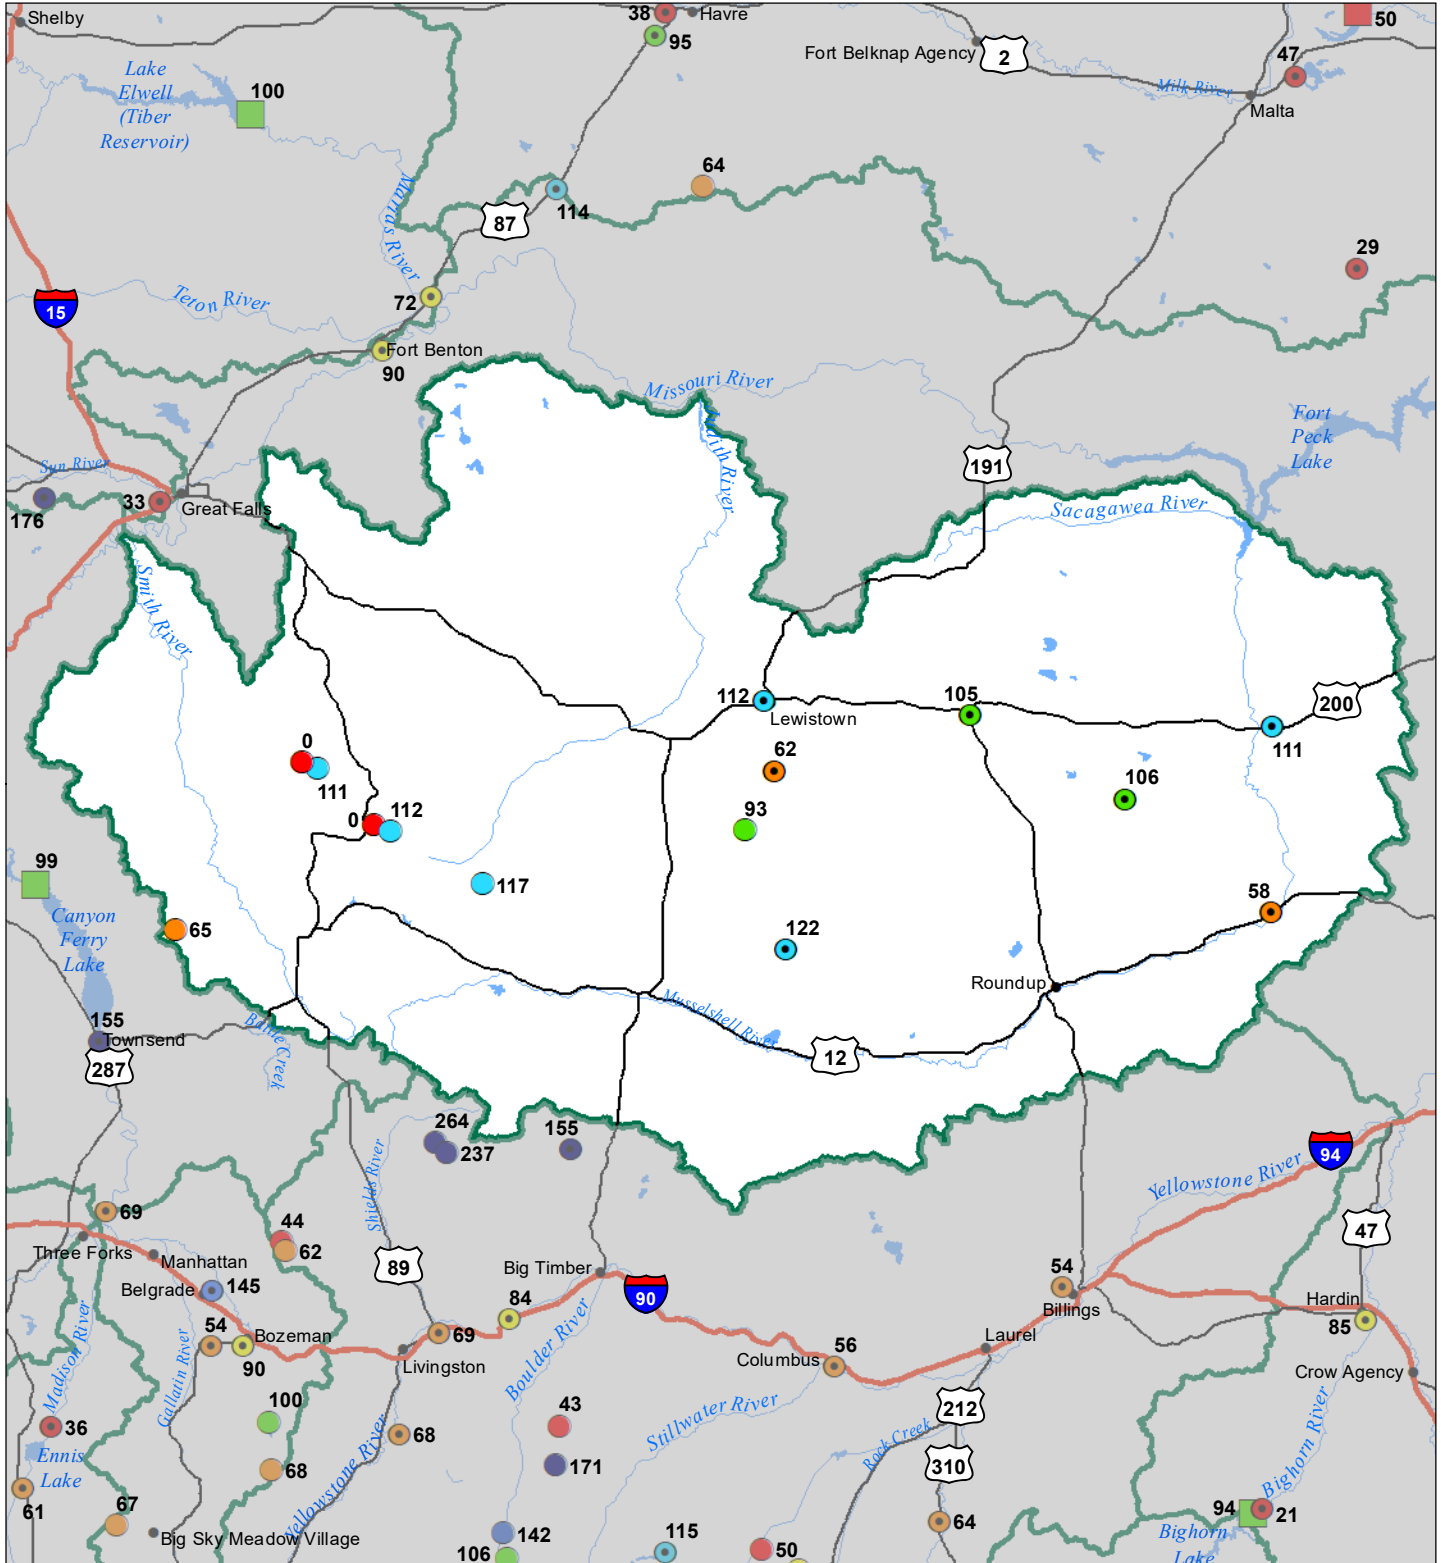

# Smith-Judith-Musselshell River Basin Monthly Precipitation and Reservoir Levels Percentage of Normal September 1, 2022 (August 1, 2022 - September 1, 2022)

### Precipitation Percent of Normal

#### SNOTEL

- > 150%
- 131 - 150%
- 111 - 130%
- 91 - 110%
- 71 - 90%
- 51 - 70%
- 1 - 50%