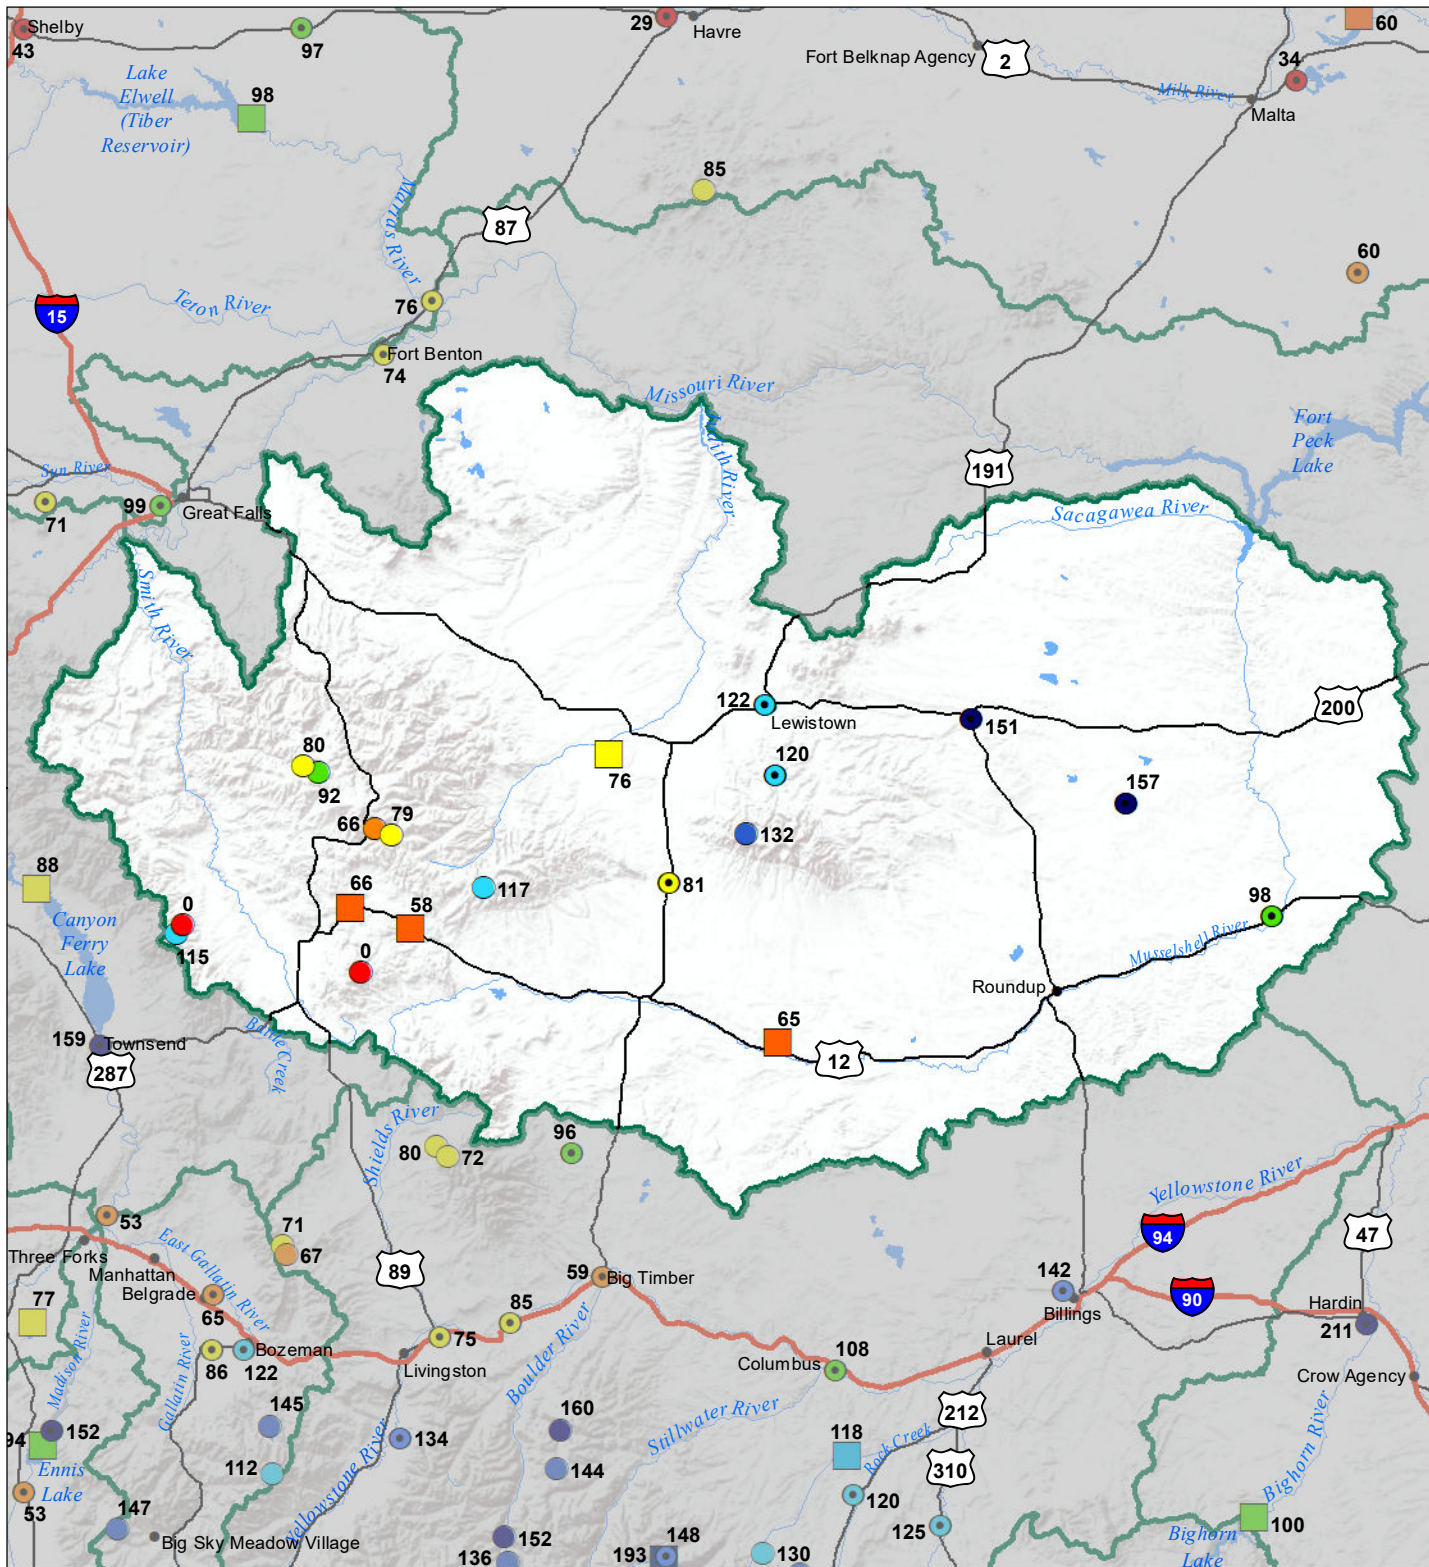

Smith-Judith-Musselshell River Basin Monthly Precipitation and Reservoir Levels Percentage of Normal May 1, 2022 (April 1, 2022 - May 1, 2022)

Precipitation Percent of Normal

SNOTEL

- > 150%
- 131 - 150%
- 111 - 130%
- 91 - 110%
- 71 - 90%
- 51 - 70%
- 1 - 50%

COOP/ACIS

- > 150%
- 131 - 150%
- 111 - 130%
- 91 - 110%
- 71 - 90%
- 51 - 70%
- 1 - 50%

Reservoirs Percent of Normal

- > 150%
- 131 - 150%
- 111 - 130%
- 91 - 110%
- 71 - 90%
- 51 - 70%
- 1 - 50%