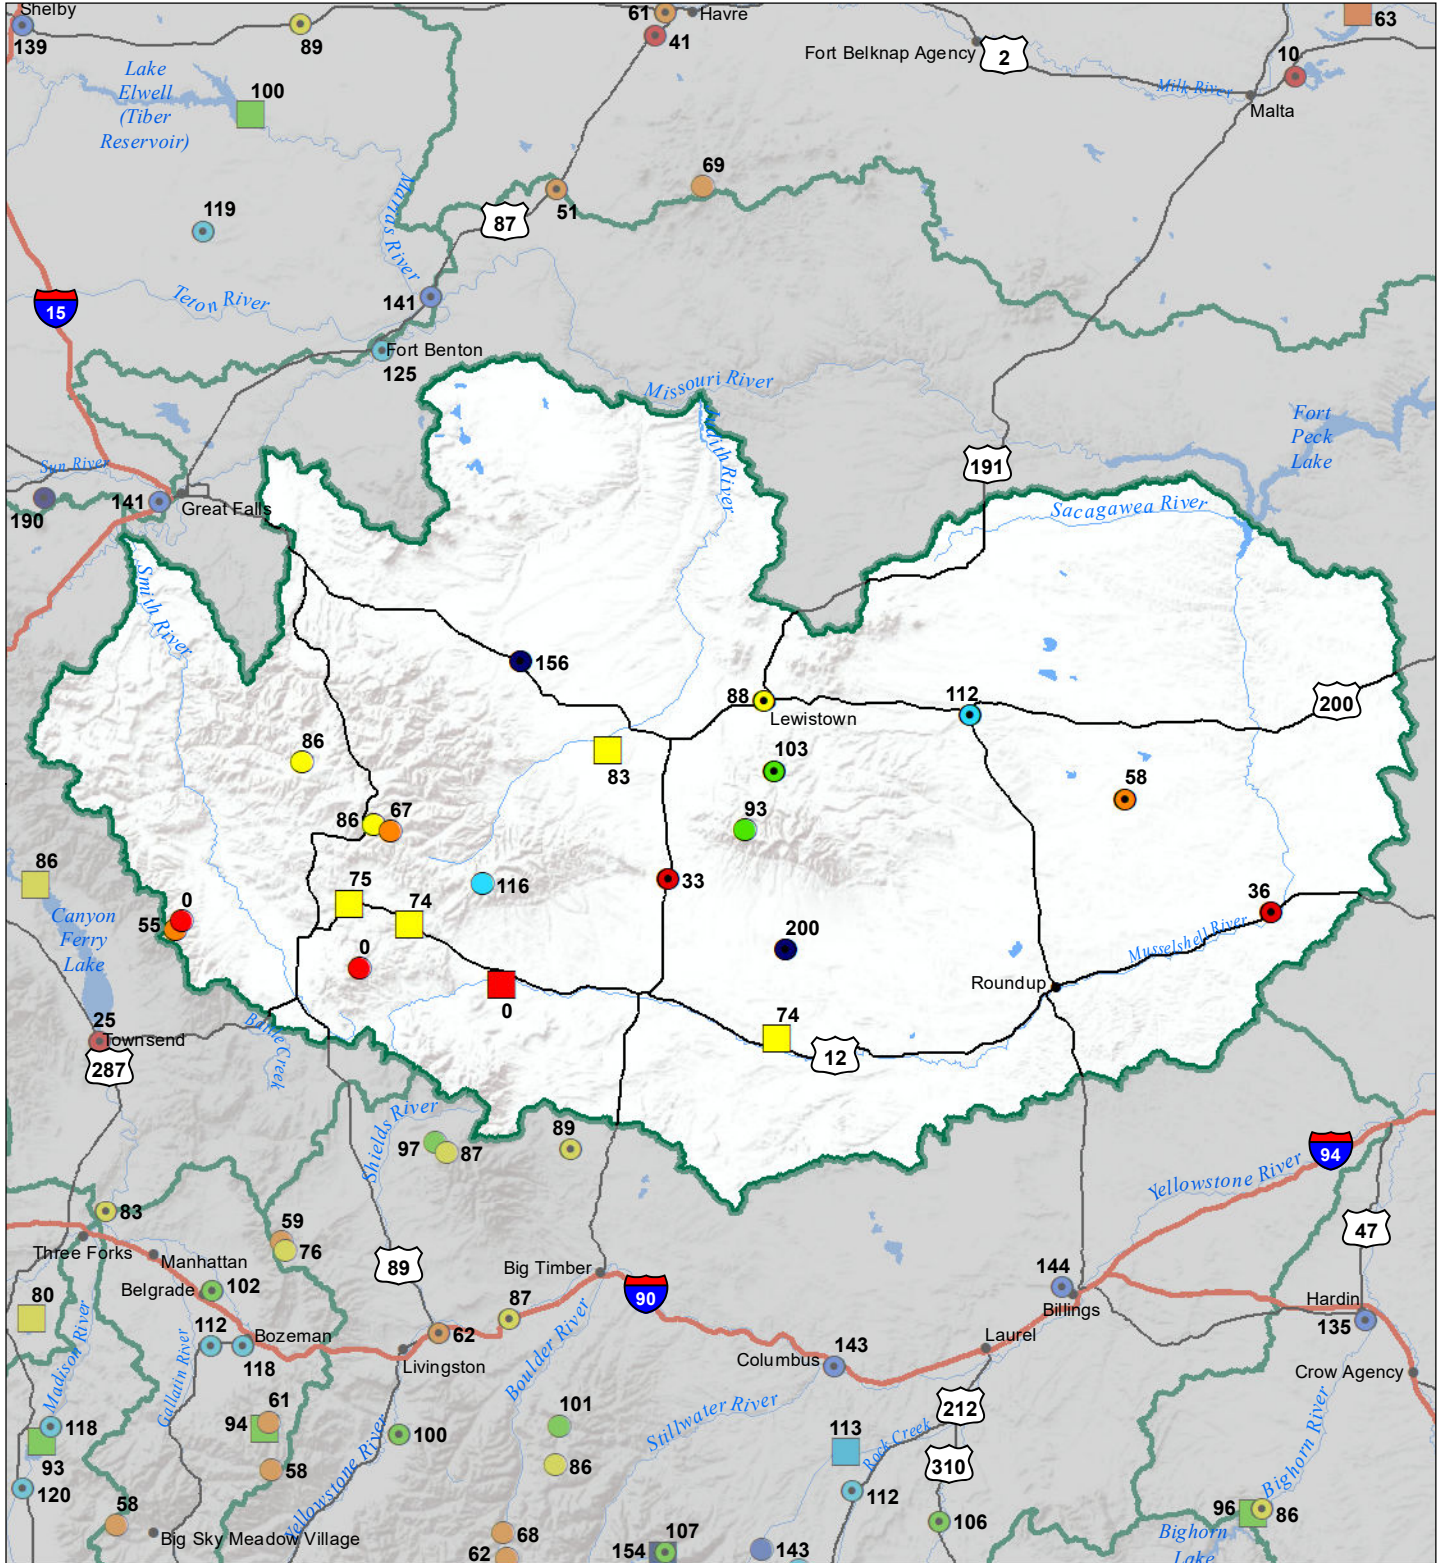

Smith-Judith-Musselshell River Basin Monthly Precipitation and Reservoir Levels Percentage of Normal March 1, 2022 (February 1, 2022 - March 1, 2022)

Precipitation Percent of Normal

SNOTEL

- > 150%
- 131 - 150%
- 111 - 130%
- 91 - 110%
- 71 - 90%
- 51 - 70%
- 1 - 50%

COOP/ACIS

- > 150%
- 131 - 150%
- 111 - 130%
- 91 - 110%
- 71 - 90%
- 51 - 70%
- 1 - 50%

Reservoirs Percent of Normal

- > 150%
- 131 - 150%
- 111 - 130%
- 91 - 110%
- 71 - 90%
- 51 - 70%
- 1 - 50%