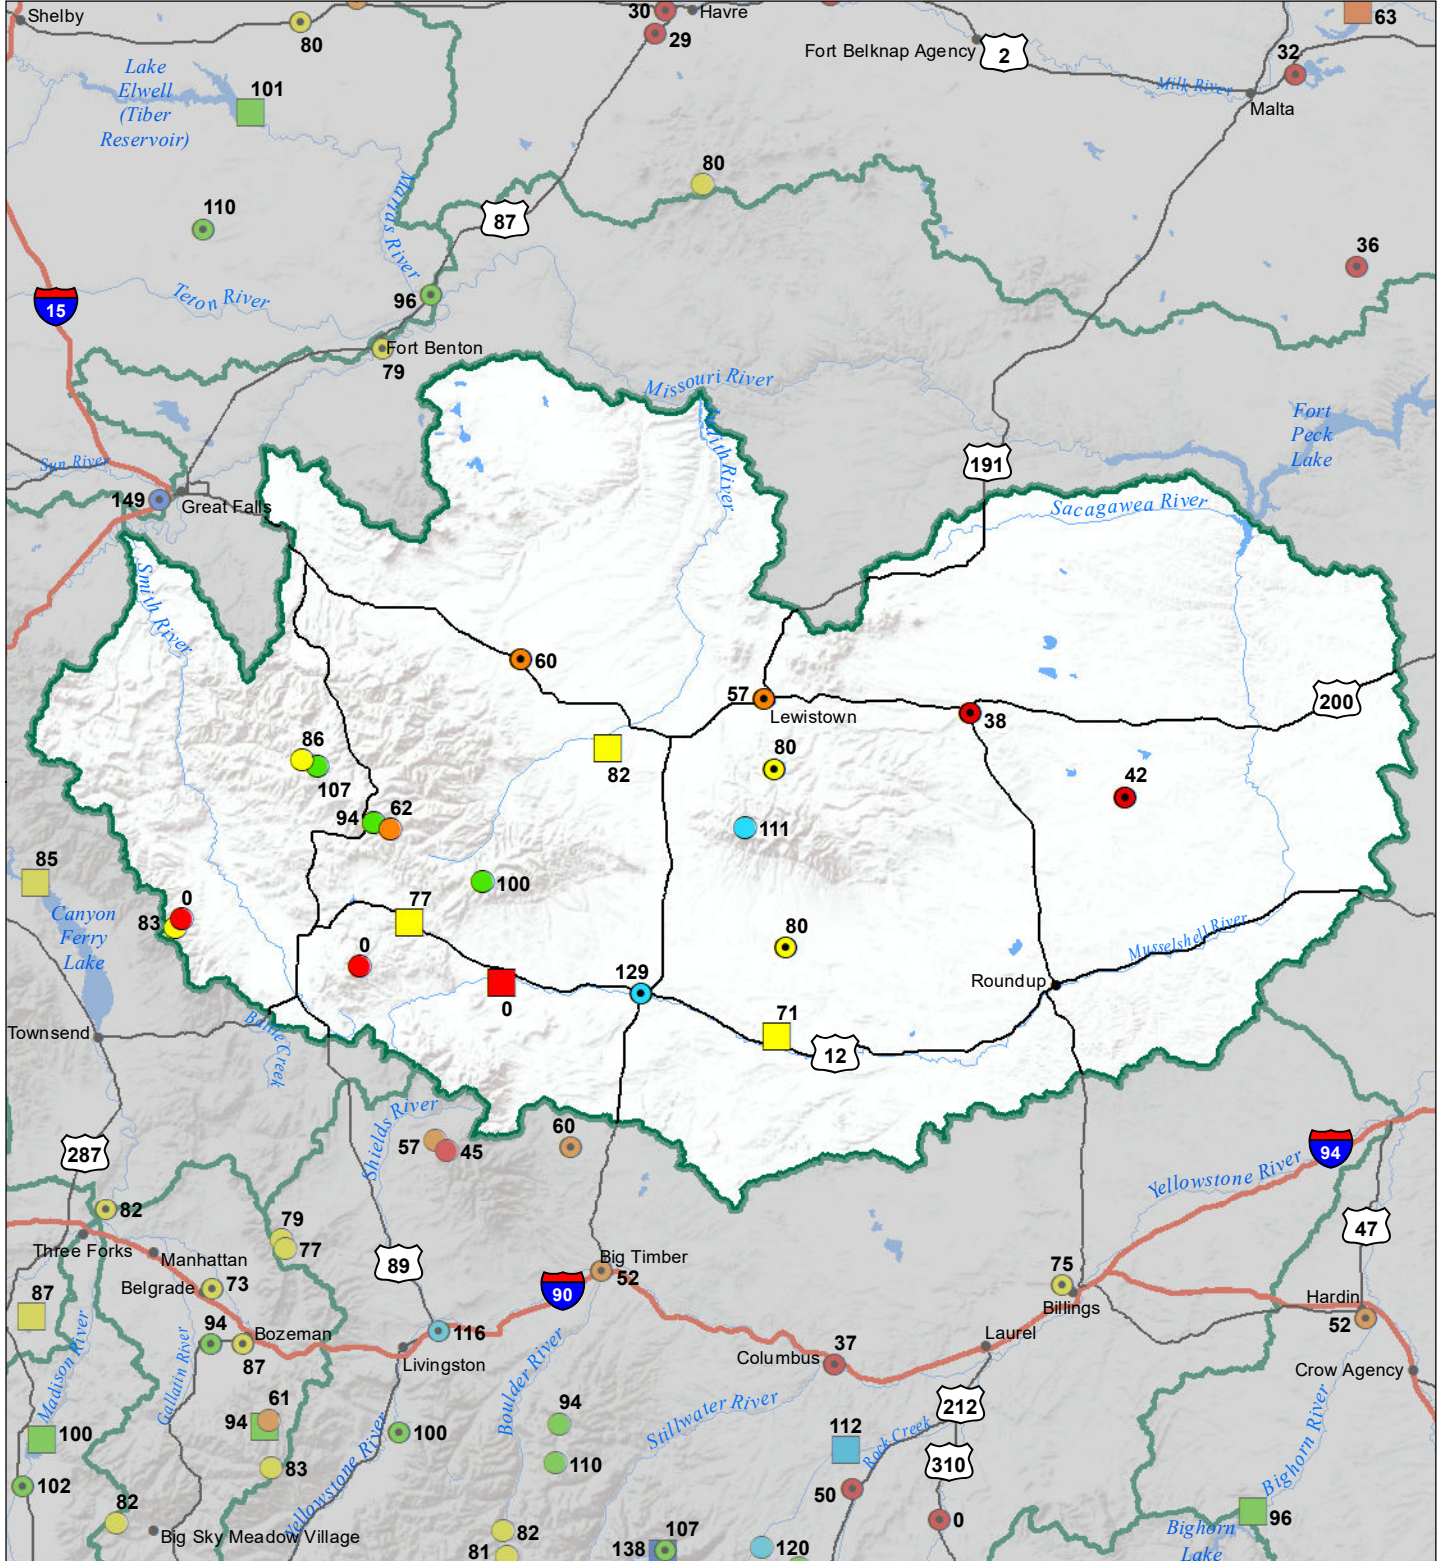

# Smith-Judith-Musselshell River Basin Monthly Precipitation and Reservoir Levels Percentage of Normal February 1, 2022 (January 1, 2022 - February 1, 2022)

### Precipitation Percent of Normal

#### SNOTEL

- > 150%
- 131 - 150%
- 111 - 130%
- 91 - 110%
- 71 - 90%
- 51 - 70%
- 1 - 50%

### Reservoirs Percent of Normal

- > 150%
- 131 - 150%
- 111 - 130%
- 91 - 110%
- 71 - 90%
- 51 - 70%
- 1 - 50%