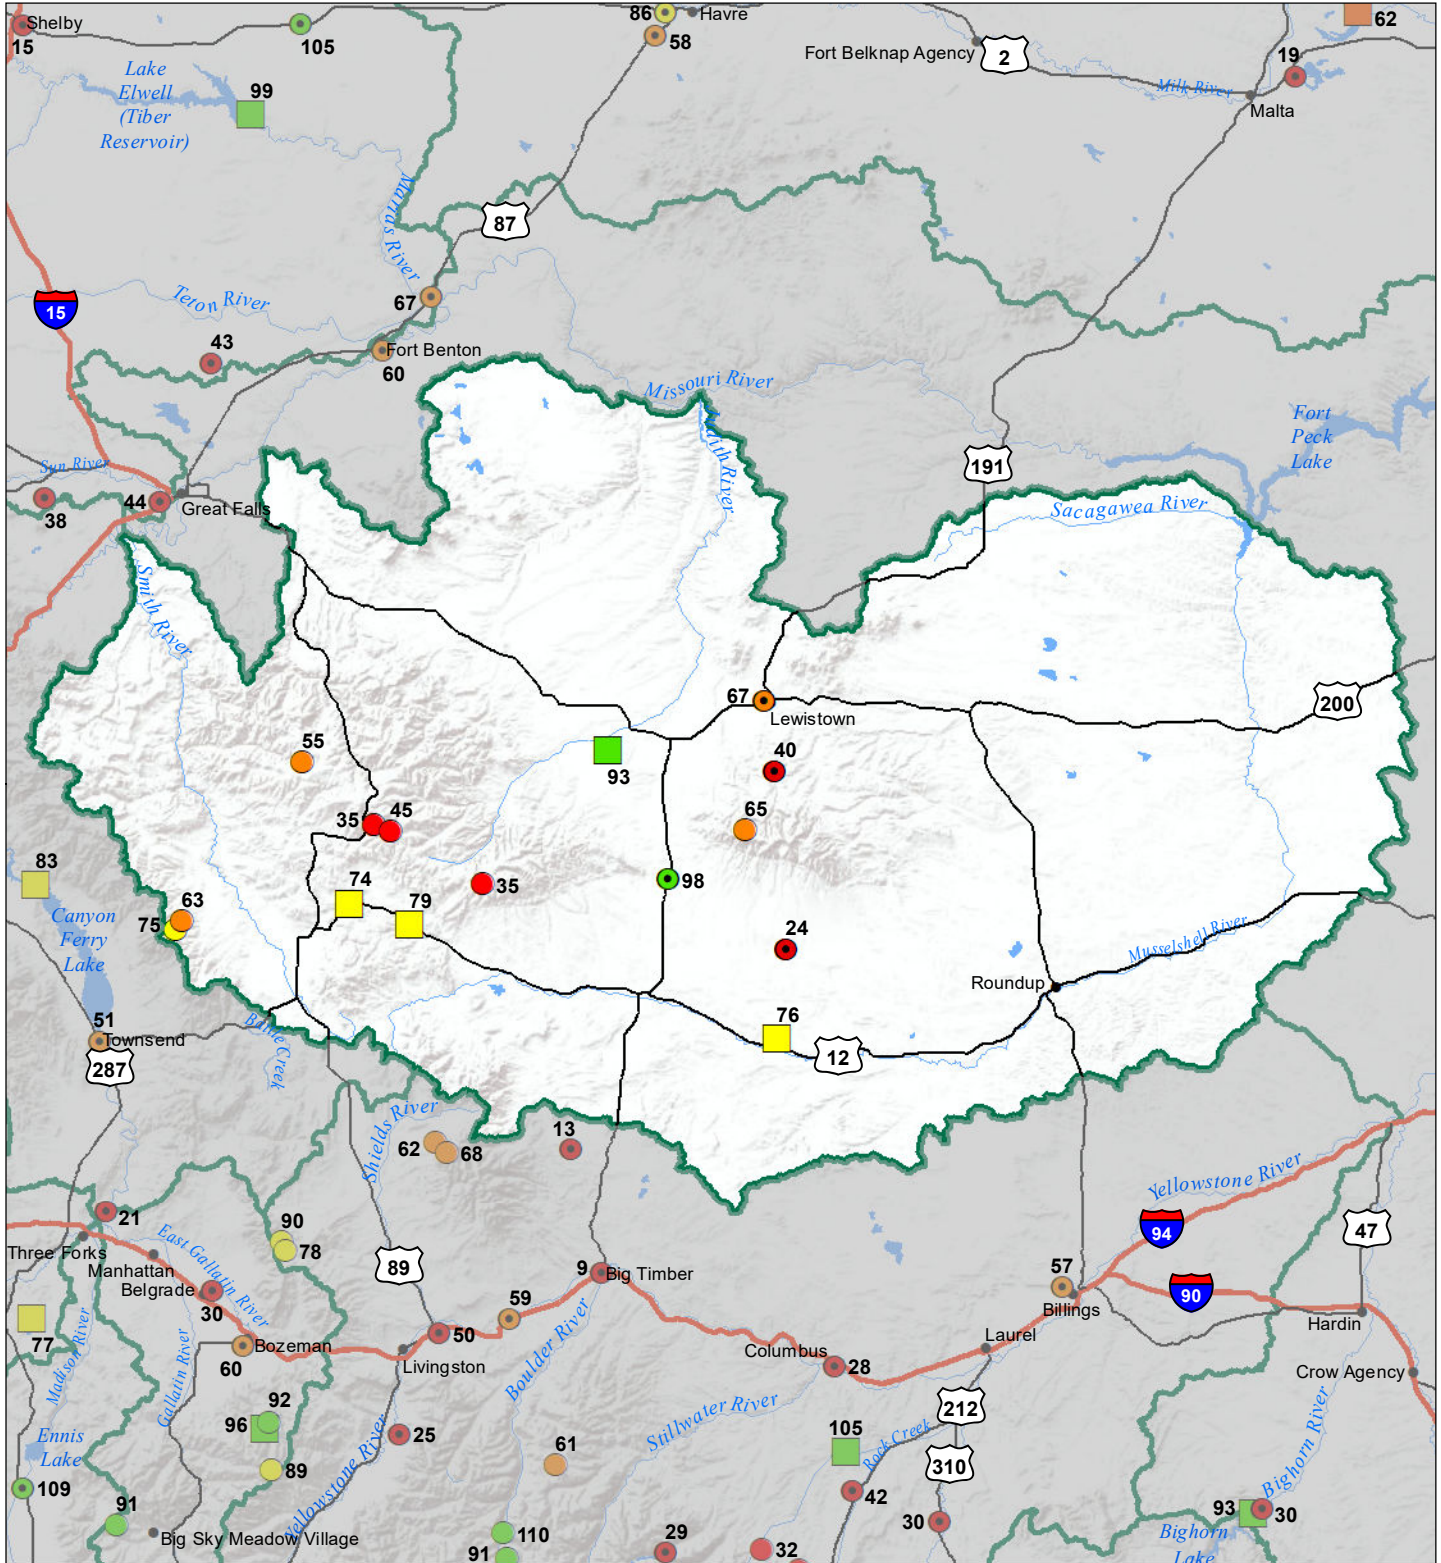

Smith-Judith-Musselshell River Basin Monthly Precipitation and Reservoir Levels Percentage of Normal December 1, 2021 (November 1, 2021 - December 1, 2021)

Precipitation Percent of Normal

SNOTEL

- > 150%
- 131 - 150%
- 111 - 130%
- 91 - 110%
- 71 - 90%
- 51 - 70%
- 1 - 50%

COOP/ACIS

- > 150%
- 131 - 150%
- 111 - 130%
- 91 - 110%
- 71 - 90%
- 51 - 70%
- 1 - 50%

Reservoirs Percent of Normal

- > 150%
- 131 - 150%
- 111 - 130%
- 91 - 110%
- 71 - 90%
- 51 - 70%
- 1 - 50%