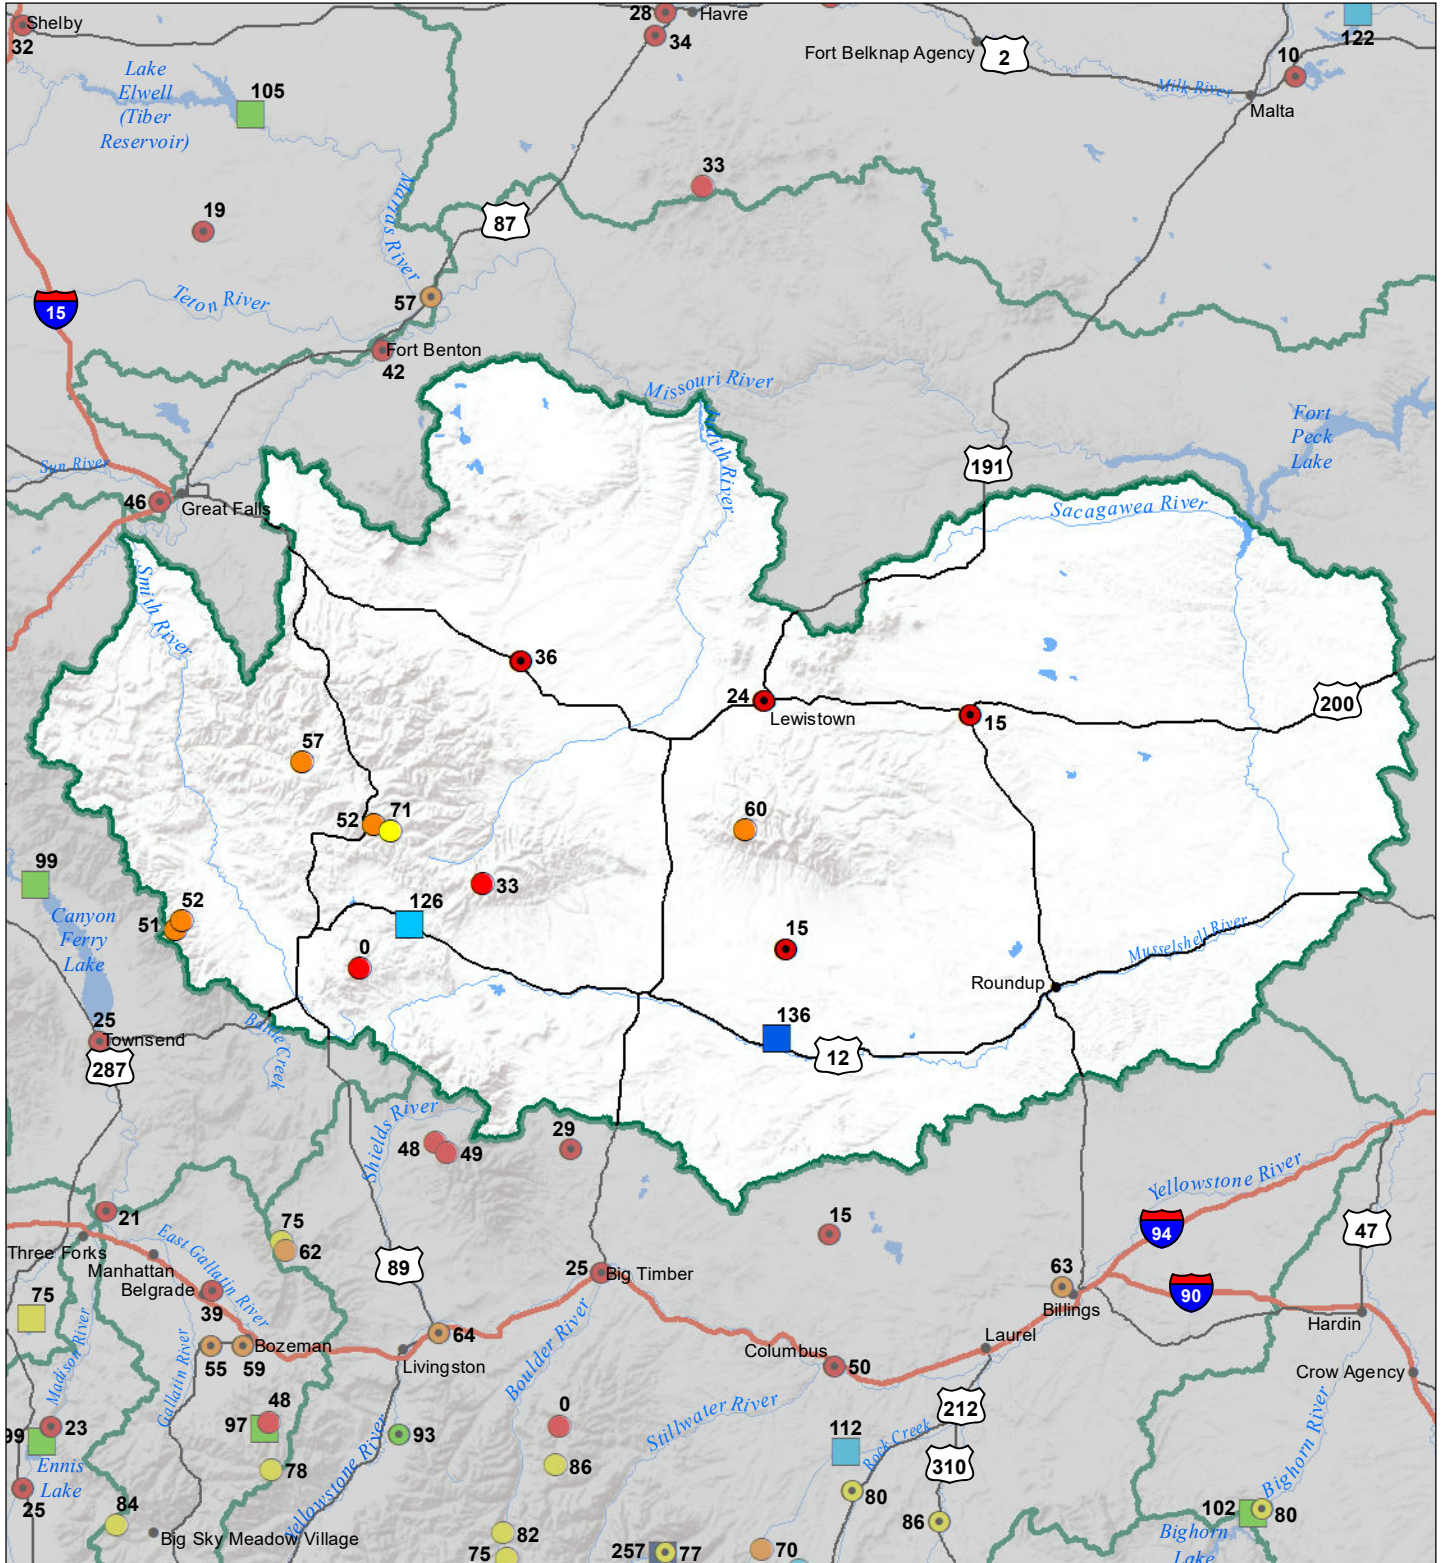

# Smith-Judith-Musselshell River Basin Monthly Precipitation and Reservoir Levels Percentage of Normal April 1, 2021 (March 1, 2021 - April 1, 2021)

### Precipitation Percent of Normal

#### SNOTEL

- > 150%
- 131 - 150%
- 111 - 130%
- 91 - 110%
- 71 - 90%
- 51 - 70%
- 1 - 50%