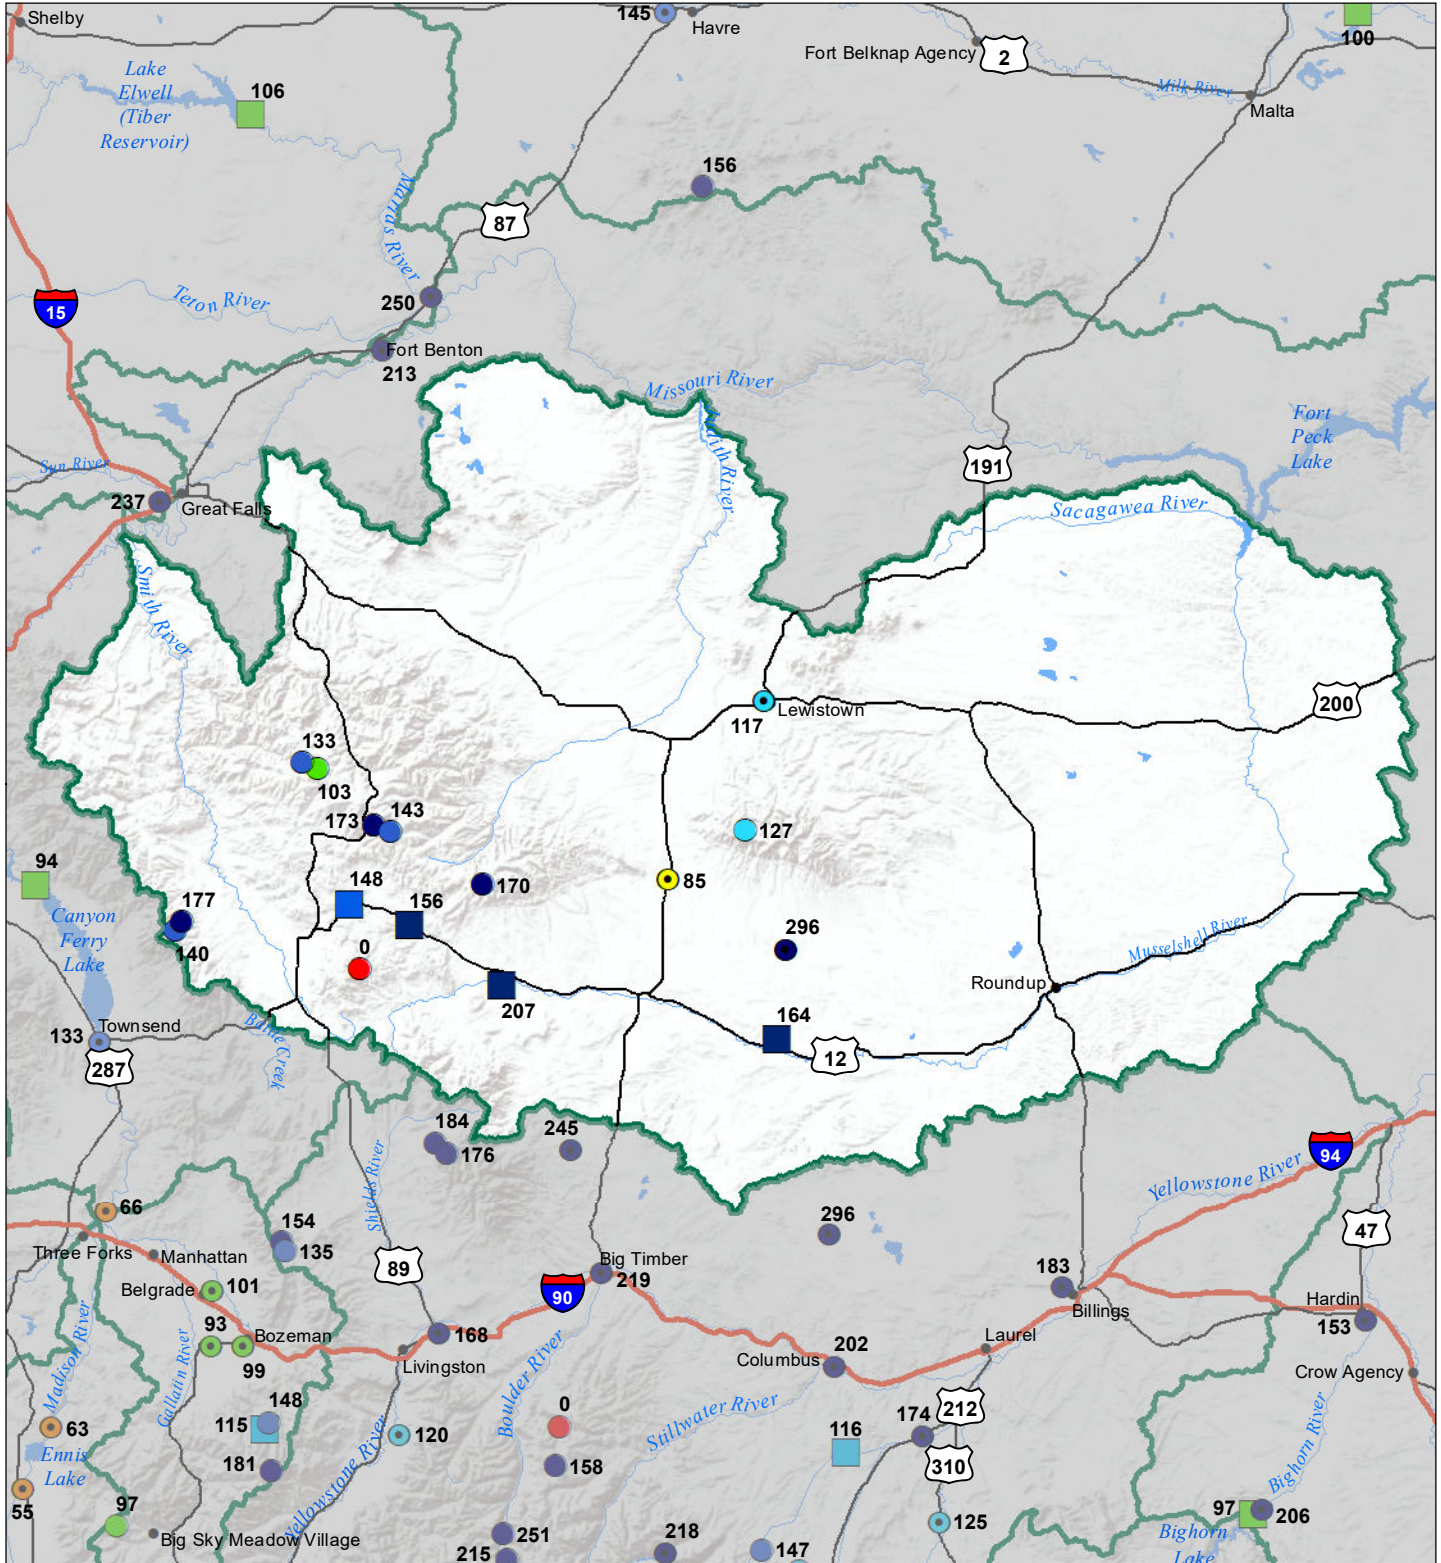

Smith-Judith-Musselshell River Basin Monthly Precipitation and Reservoir Levels Percentage of Normal November 1, 2020 (October 1, 2020 - November 1, 2020)

Precipitation Percent of Normal

SNOTEL

- > 150%
- 131 - 150%
- 111 - 130%
- 91 - 110%
- 71 - 90%
- 51 - 70%
- 1 - 50%

COOP/ACIS

- > 150%
- 131 - 150%
- 111 - 130%
- 91 - 110%
- 71 - 90%
- 51 - 70%
- 1 - 50%

Reservoirs Percent of Normal

- > 150%
- 131 - 150%
- 111 - 130%
- 91 - 110%
- 71 - 90%
- 51 - 70%
- 1 - 50%