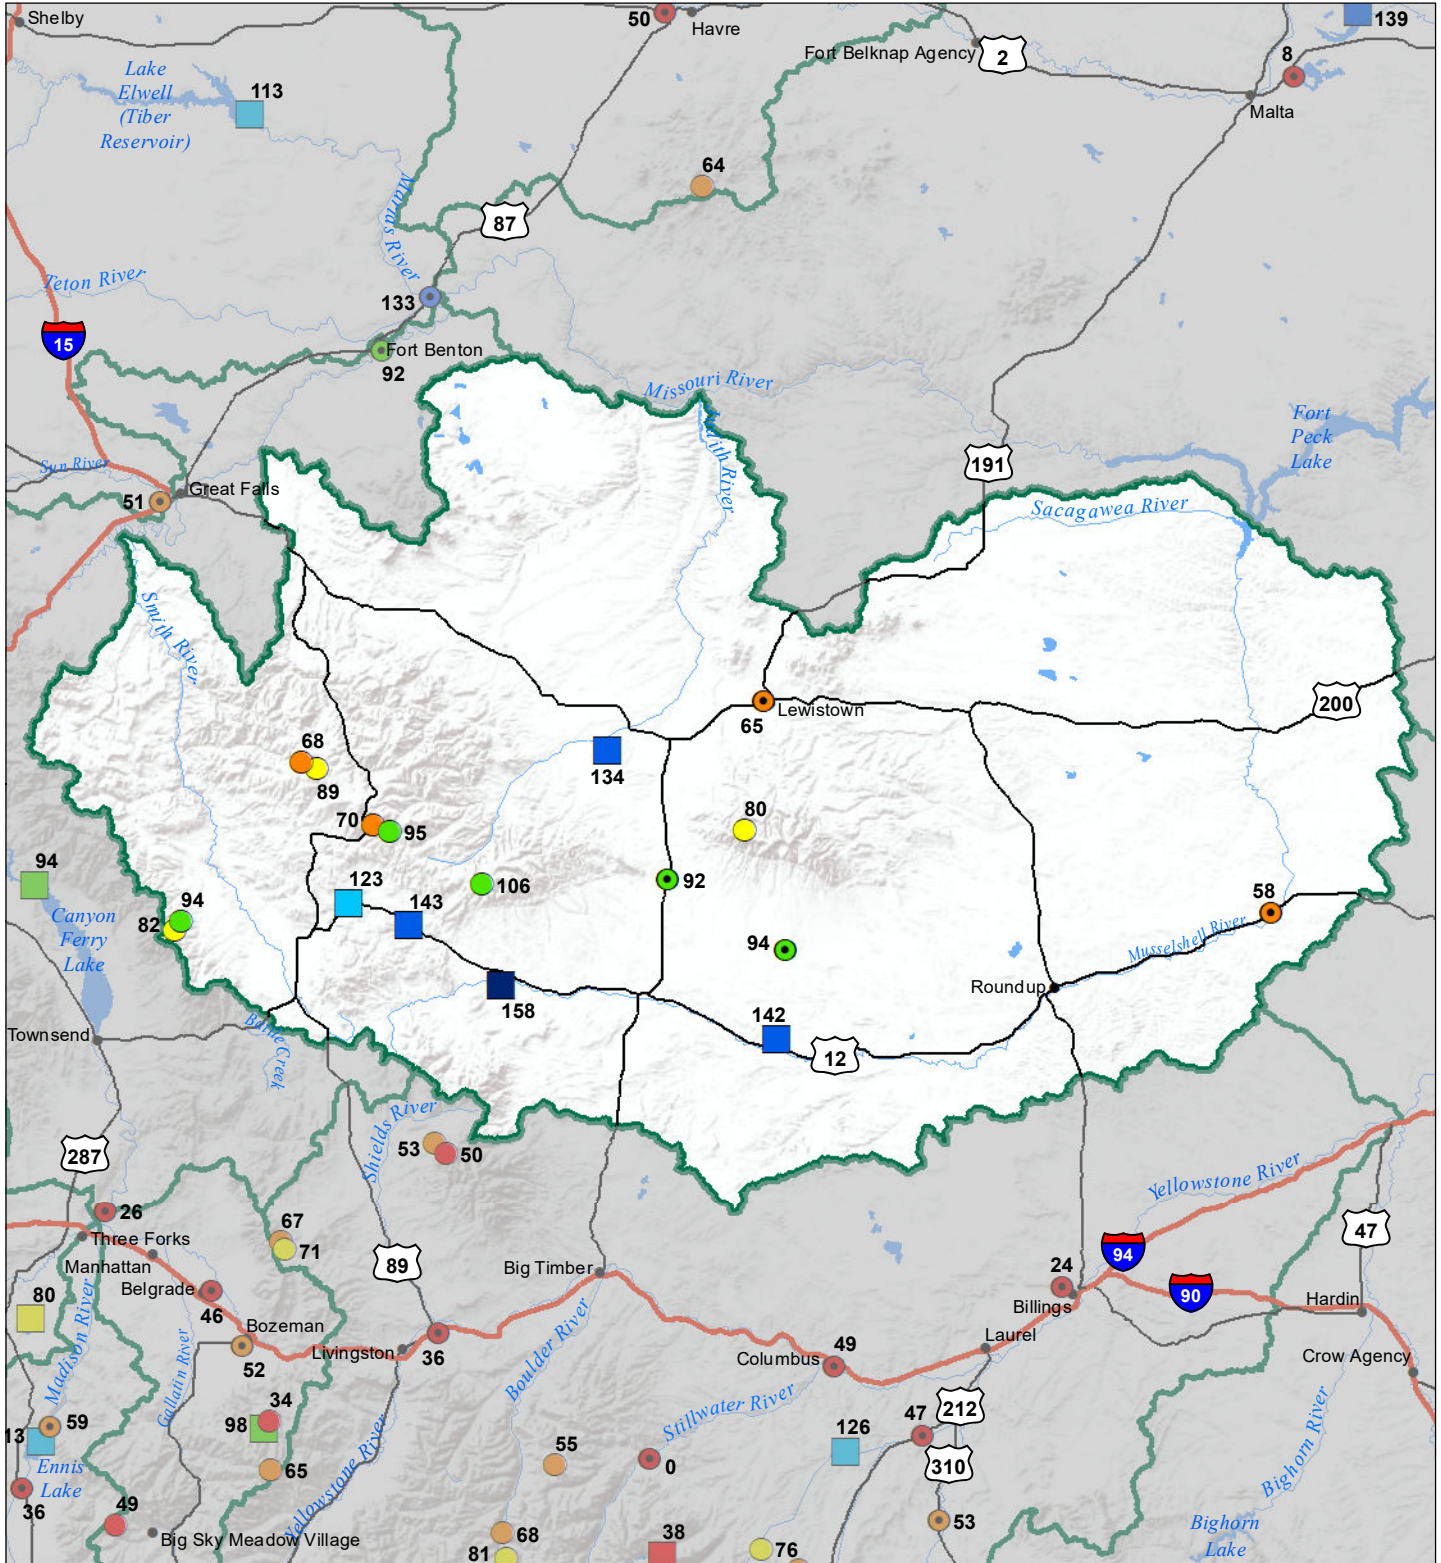

Smith-Judith-Musselshell River Basin Monthly Precipitation and Reservoir Levels Percentage of Normal May 1, 2020 (April 1, 2020 - May 1, 2020)

Precipitation Percent of Normal

SNOTEL

- > 150%
- 131 - 150%
- 111 - 130%
- 91 - 110%
- 71 - 90%
- 51 - 70%
- 1 - 50%

COOP/ACIS

- > 150%
- 131 - 150%
- 111 - 130%
- 91 - 110%
- 71 - 90%
- 51 - 70%
- 1 - 50%

Reservoirs Percent of Normal

- > 150%
- 131 - 150%
- 111 - 130%
- 91 - 110%
- 71 - 90%
- 51 - 70%
- 1 - 50%