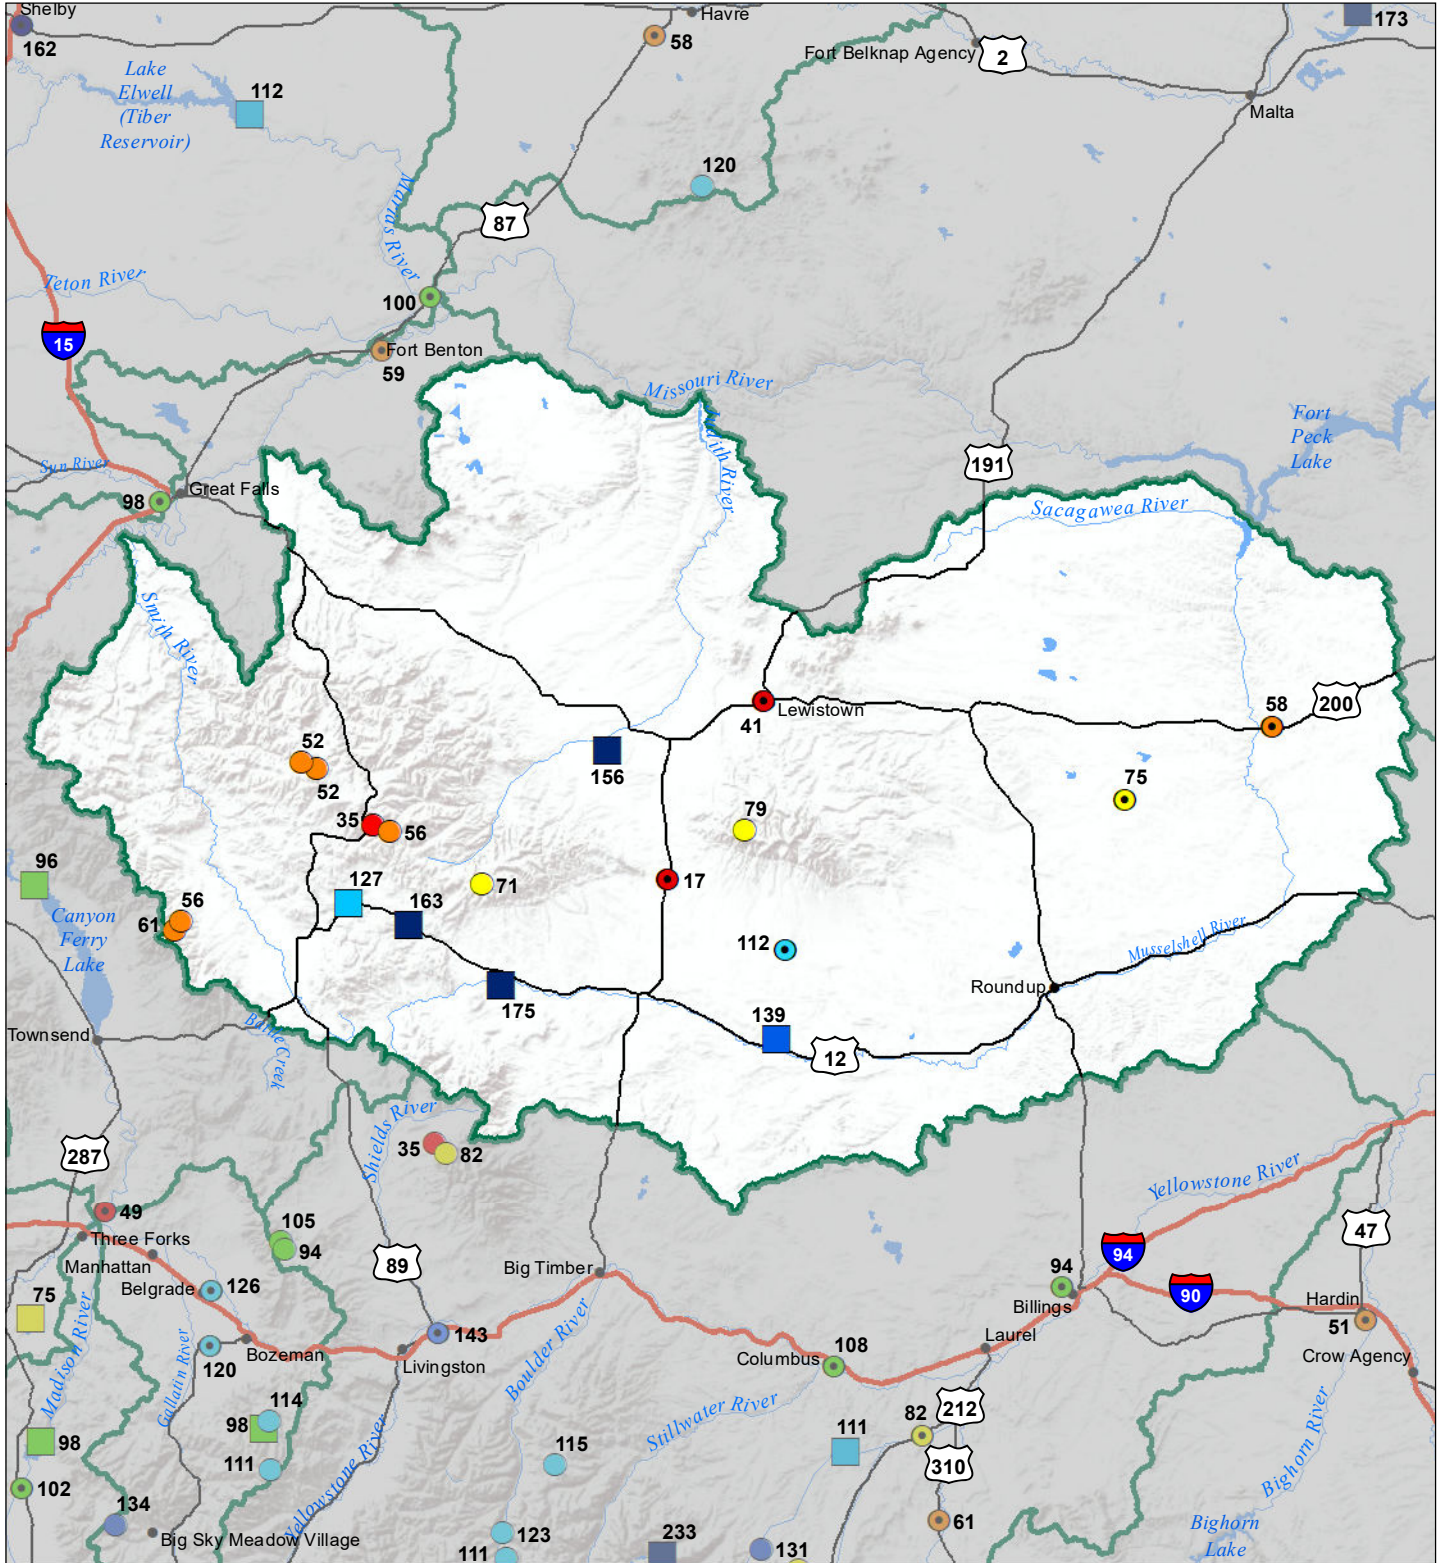

Smith-Judith-Musselshell River Basin Monthly Precipitation and Reservoir Levels Percentage of Normal April 1, 2020 (March 1, 2020 - April 1, 2020)

Precipitation Percent of Normal

SNOTEL

- > 150%
- 131 - 150%
- 111 - 130%
- 91 - 110%
- 71 - 90%
- 51 - 70%
- 1 - 50%

COOP/ACIS

- > 150%
- 131 - 150%
- 111 - 130%
- 91 - 110%
- 71 - 90%
- 51 - 70%
- 1 - 50%

Reservoirs Percent of Normal

- > 150%
- 131 - 150%
- 111 - 130%
- 91 - 110%
- 71 - 90%
- 51 - 70%
- 1 - 50%