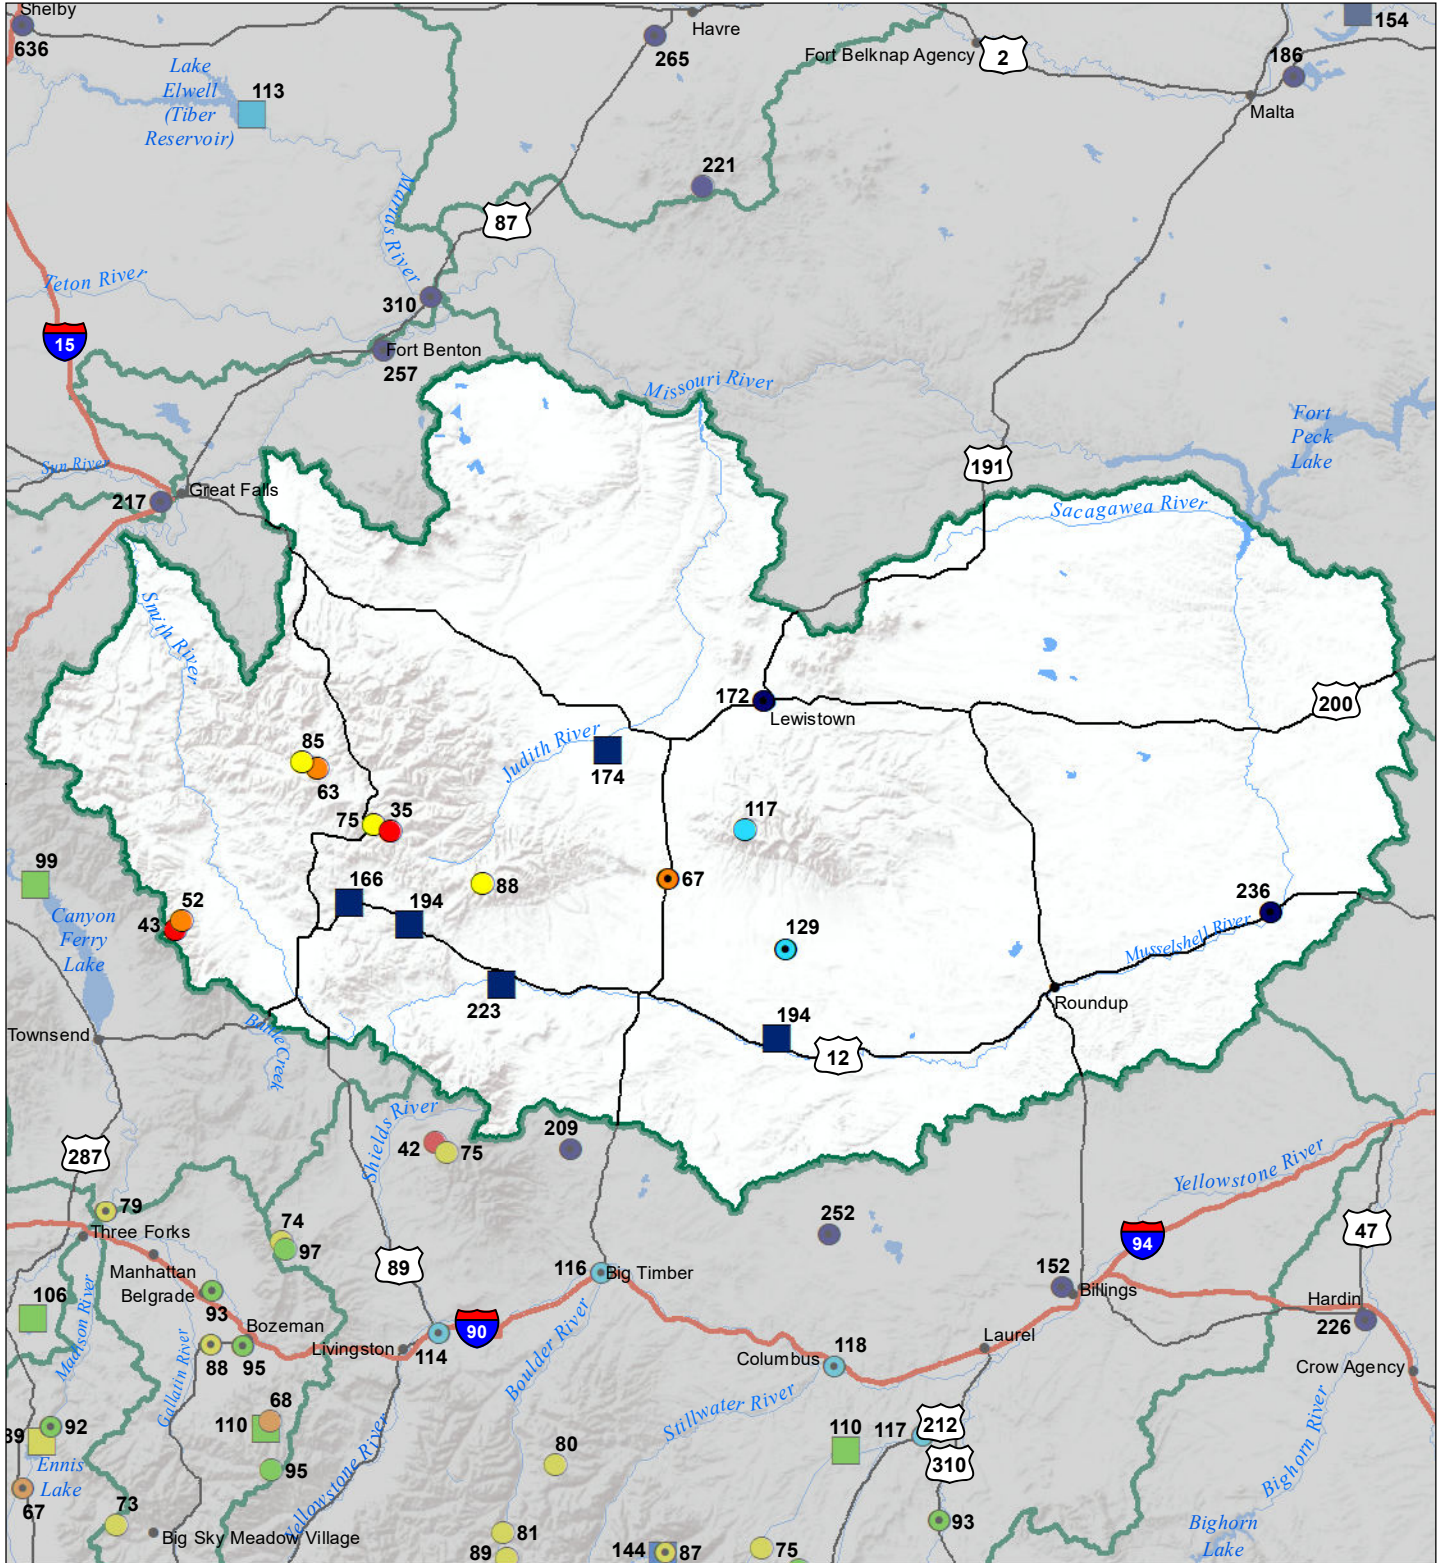

Smith-Judith-Musselshell River Basin Monthly Precipitation and Reservoir Levels Percentage of Normal December 1, 2019 (November 1, 2019 - December 1, 2019)

Precipitation Percent of Normal

SNOTEL

- > 150%
- 131 - 150%
- 111 - 130%
- 91 - 110%
- 71 - 90%
- 51 - 70%
- 1 - 50%

COOP/ACIS

- > 150%
- 131 - 150%
- 111 - 130%
- 91 - 110%
- 71 - 90%
- 51 - 70%
- 1 - 50%

Reservoirs Percent of Normal

- > 150%
- 131 - 150%
- 111 - 130%
- 91 - 110%
- 71 - 90%
- 51 - 70%
- 1 - 50%