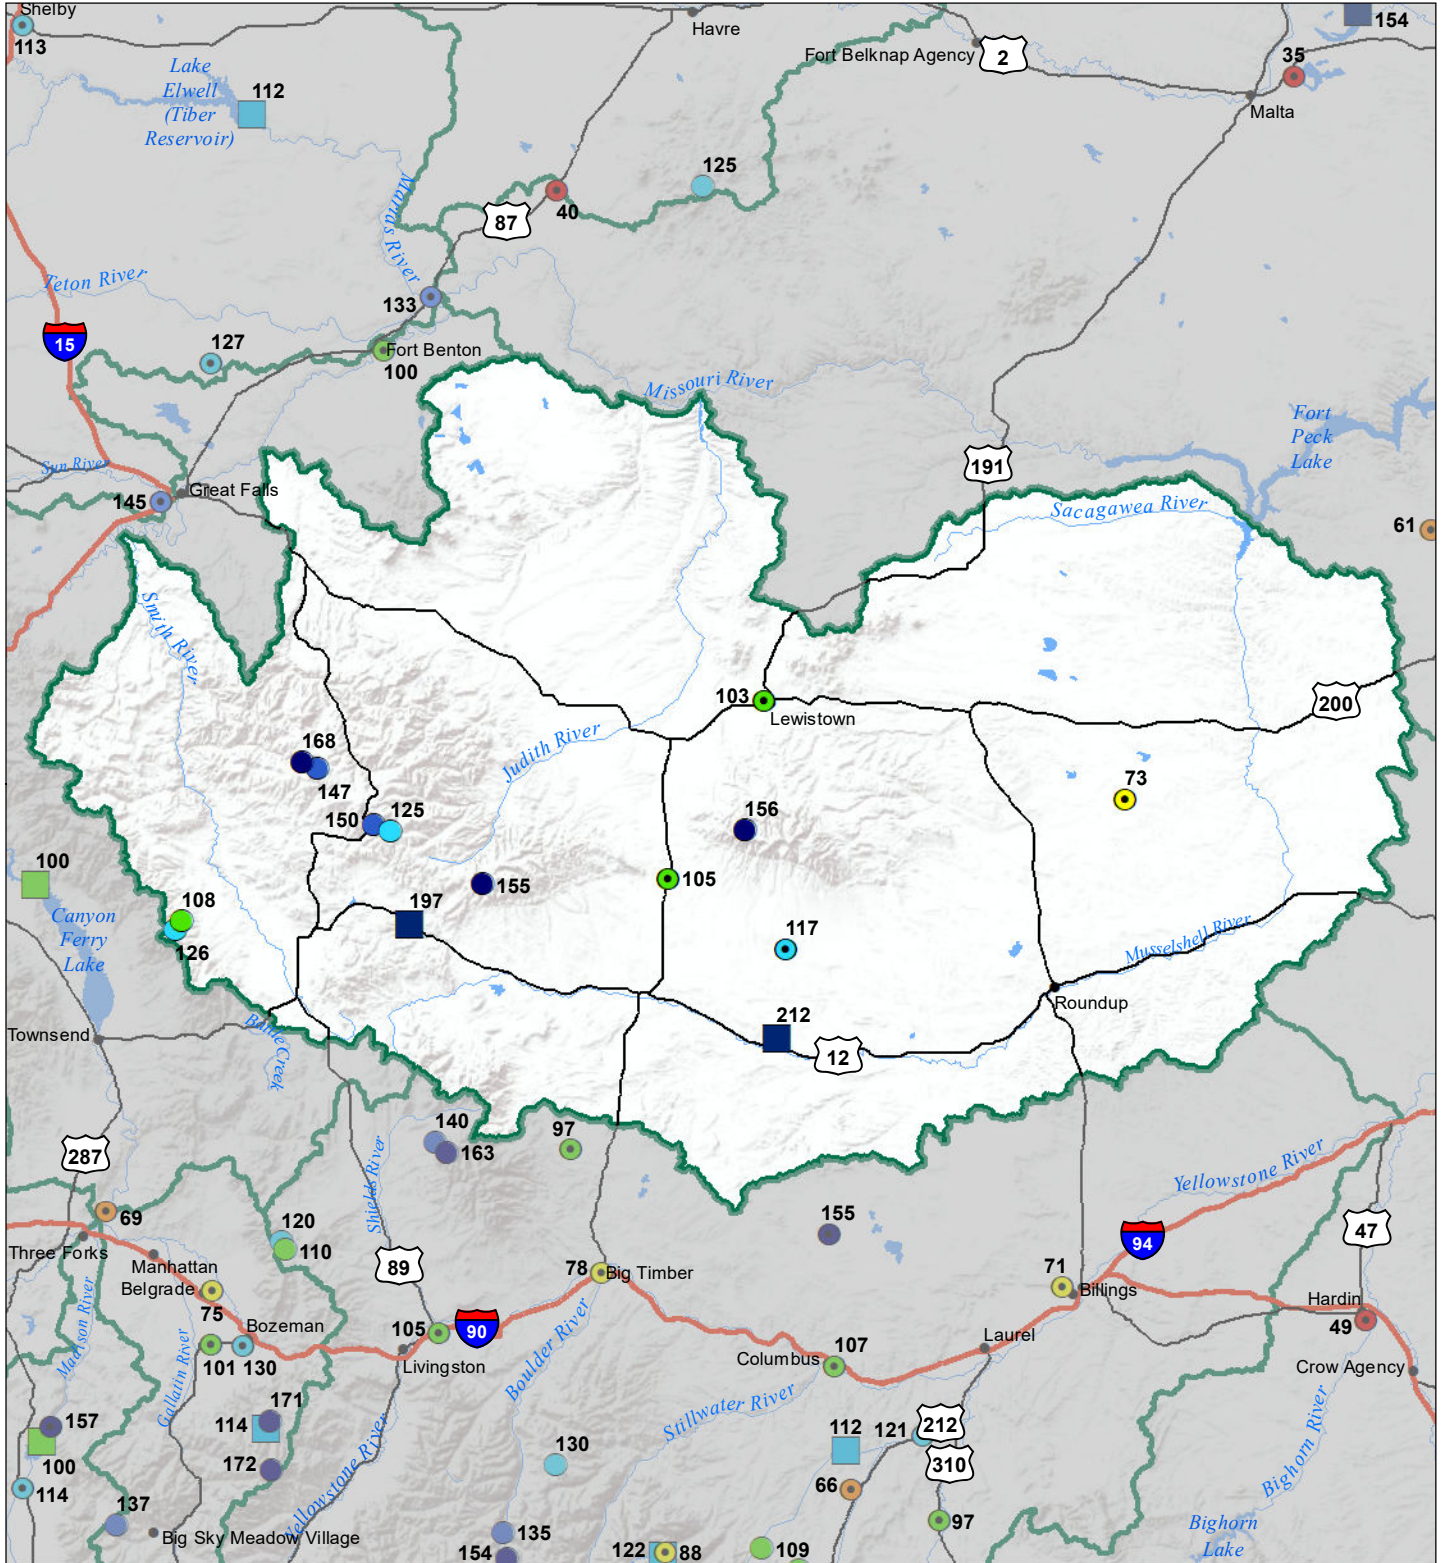

Smith-Judith-Musselshell River Basin Monthly Precipitation and Reservoir Levels Percentage of Normal November 1, 2019 (October 1, 2019 - November 1, 2019)

Precipitation Percent of Normal

SNOTEL

- > 150%
- 131 - 150%
- 111 - 130%
- 91 - 110%
- 71 - 90%
- 51 - 70%
- 1 - 50%

COOP/ACIS

- > 150%
- 131 - 150%
- 111 - 130%
- 91 - 110%
- 71 - 90%
- 51 - 70%
- 1 - 50%

Reservoirs Percent of Normal

- > 150%
- 131 - 150%
- 111 - 130%
- 91 - 110%
- 71 - 90%
- 51 - 70%
- 1 - 50%