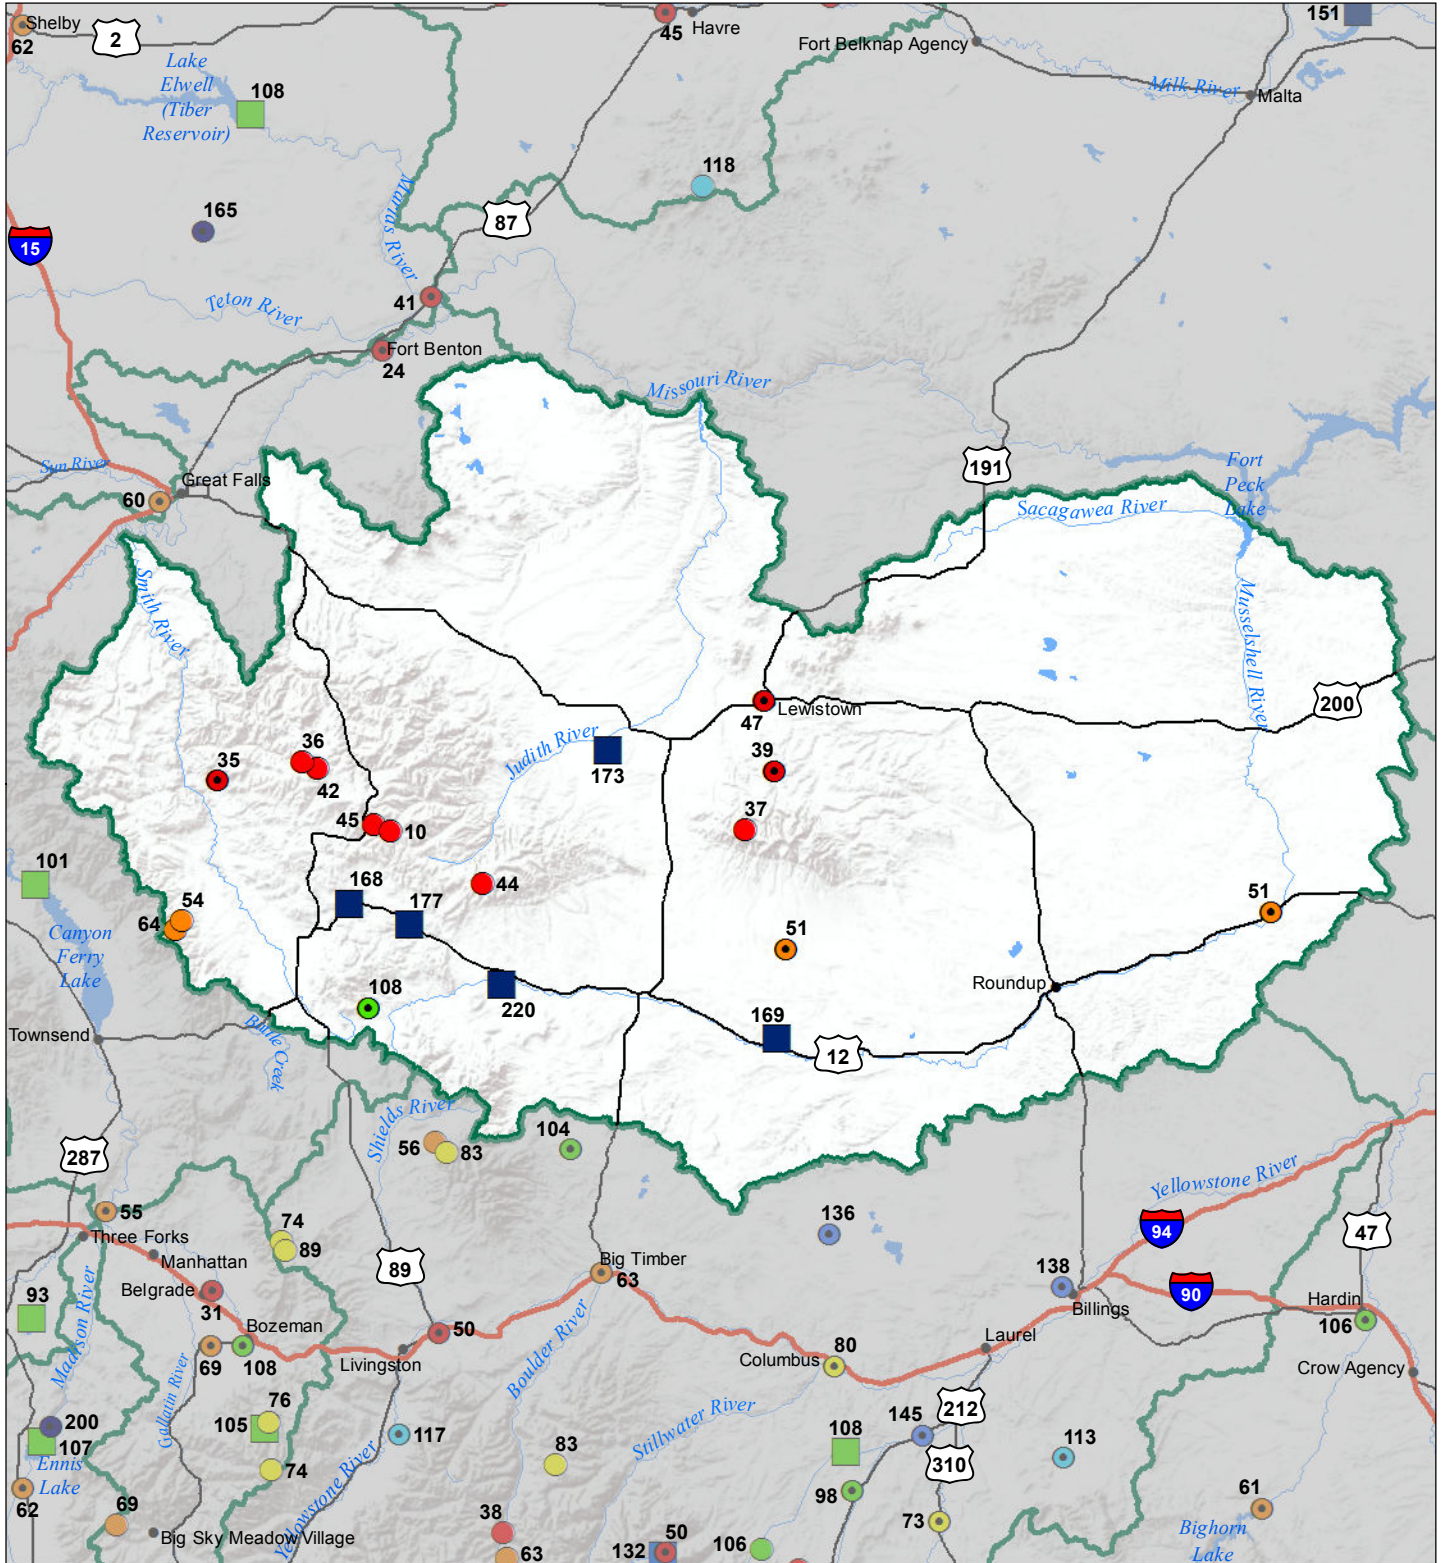

# Smith-Judith-Musselshell River Basin Monthly Precipitation and Reservoir Levels Percentage of Normal January 1, 2019 (December 1, 2018 - January 1, 2019)

### Precipitation Percent of Normal

#### SNOTEL

- > 150%
- 131 - 150%
- 111 - 130%
- 91 - 110%
- 71 - 90%
- 51 - 70%
- 1 - 50%

#### COOP/ACIS

- > 150%
- 131 - 150%
- 111 - 130%
- 91 - 110%
- 71 - 90%
- 51 - 70%
- 1 - 50%