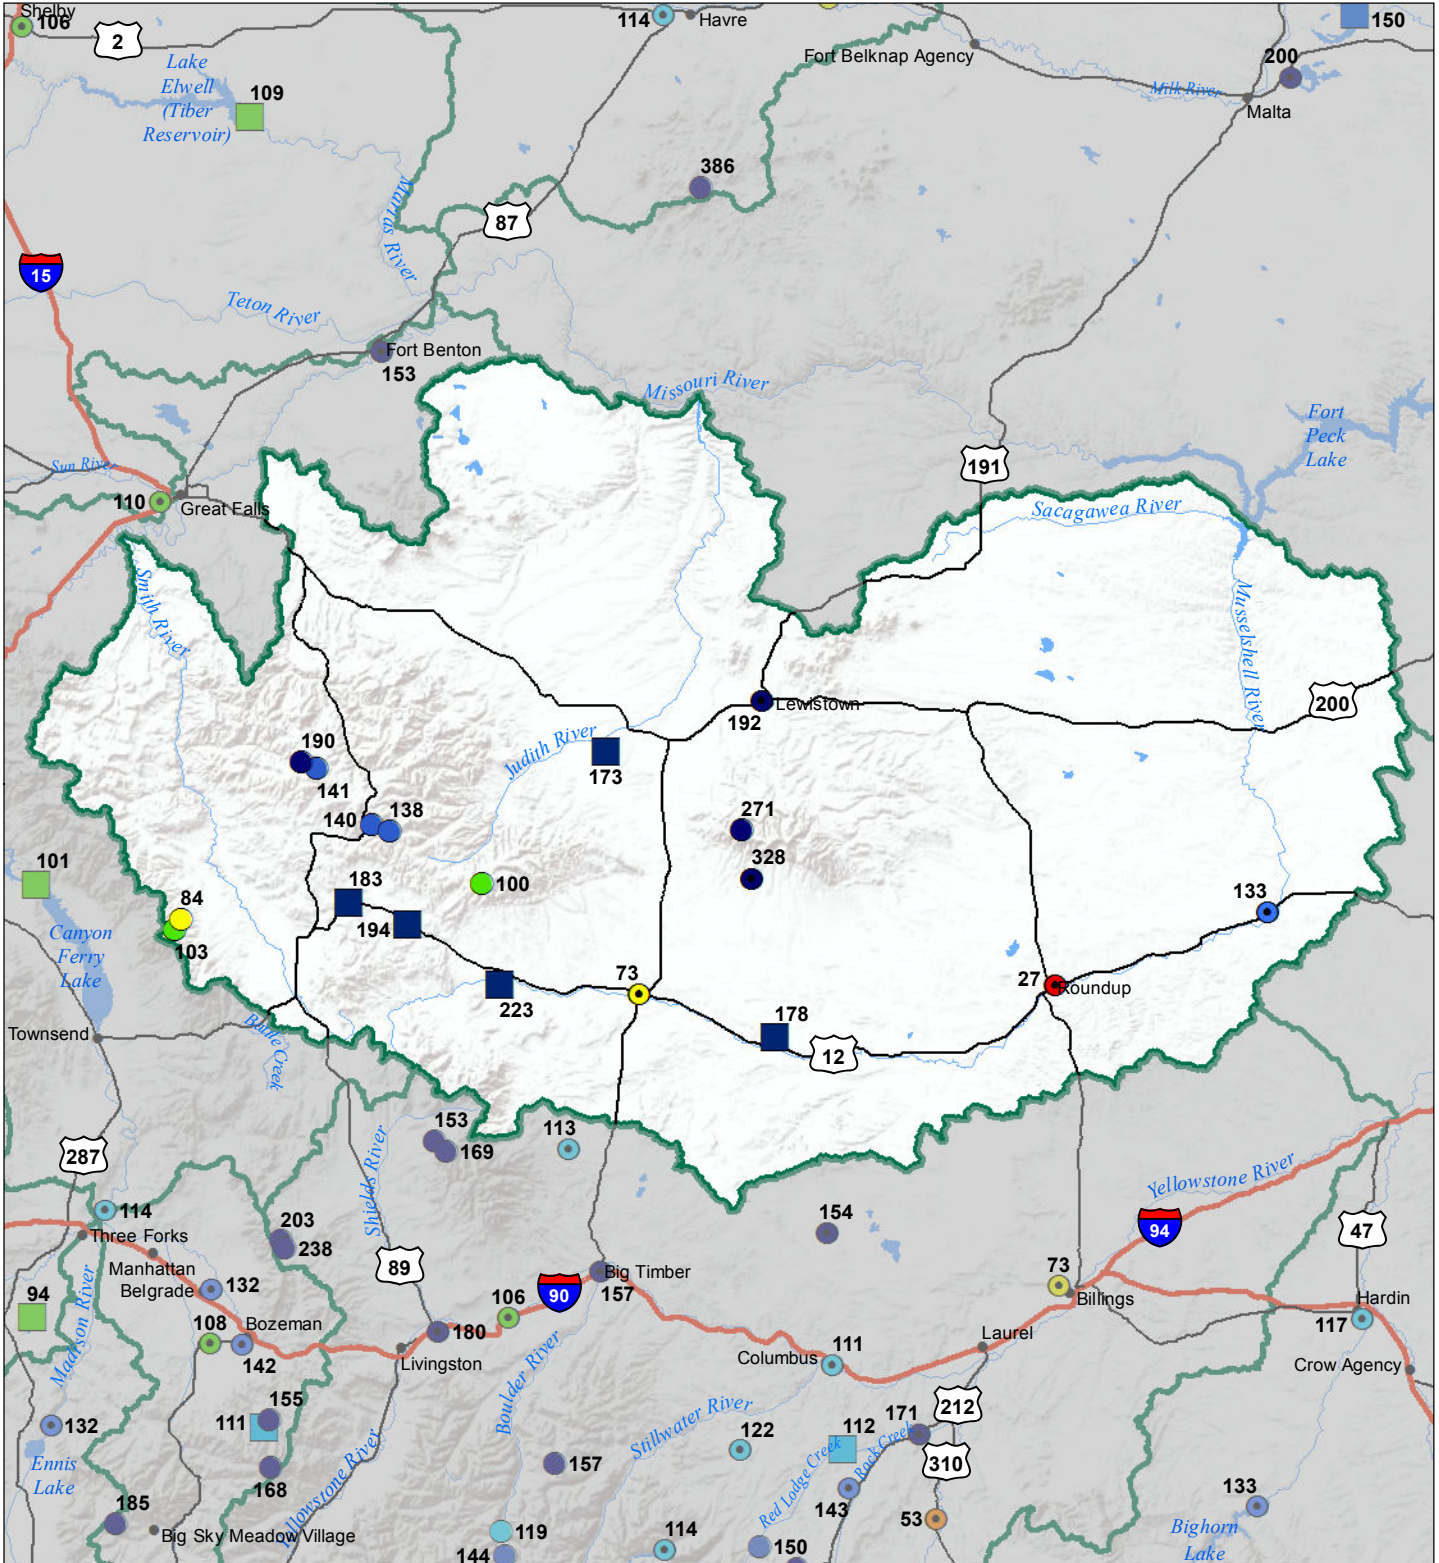

Smith-Judith-Musselshell River Basin Monthly Precipitation and Reservoir Levels Percentage of Normal December 1, 2018 (November 1, 2018 - December 1, 2018)

Precipitation Percent of Normal

SNOTEL

- > 150%
- 131 - 150%
- 111 - 130%
- 91 - 110%
- 71 - 90%
- 51 - 70%
- 1 - 50%

COOP/ACIS

- > 150%
- 131 - 150%
- 111 - 130%
- 91 - 110%
- 71 - 90%
- 51 - 70%
- 1 - 50%

Reservoirs Percent of Normal

- > 150%
- 131 - 150%
- 111 - 130%
- 91 - 110%
- 71 - 90%
- 51 - 70%
- 1 - 50%