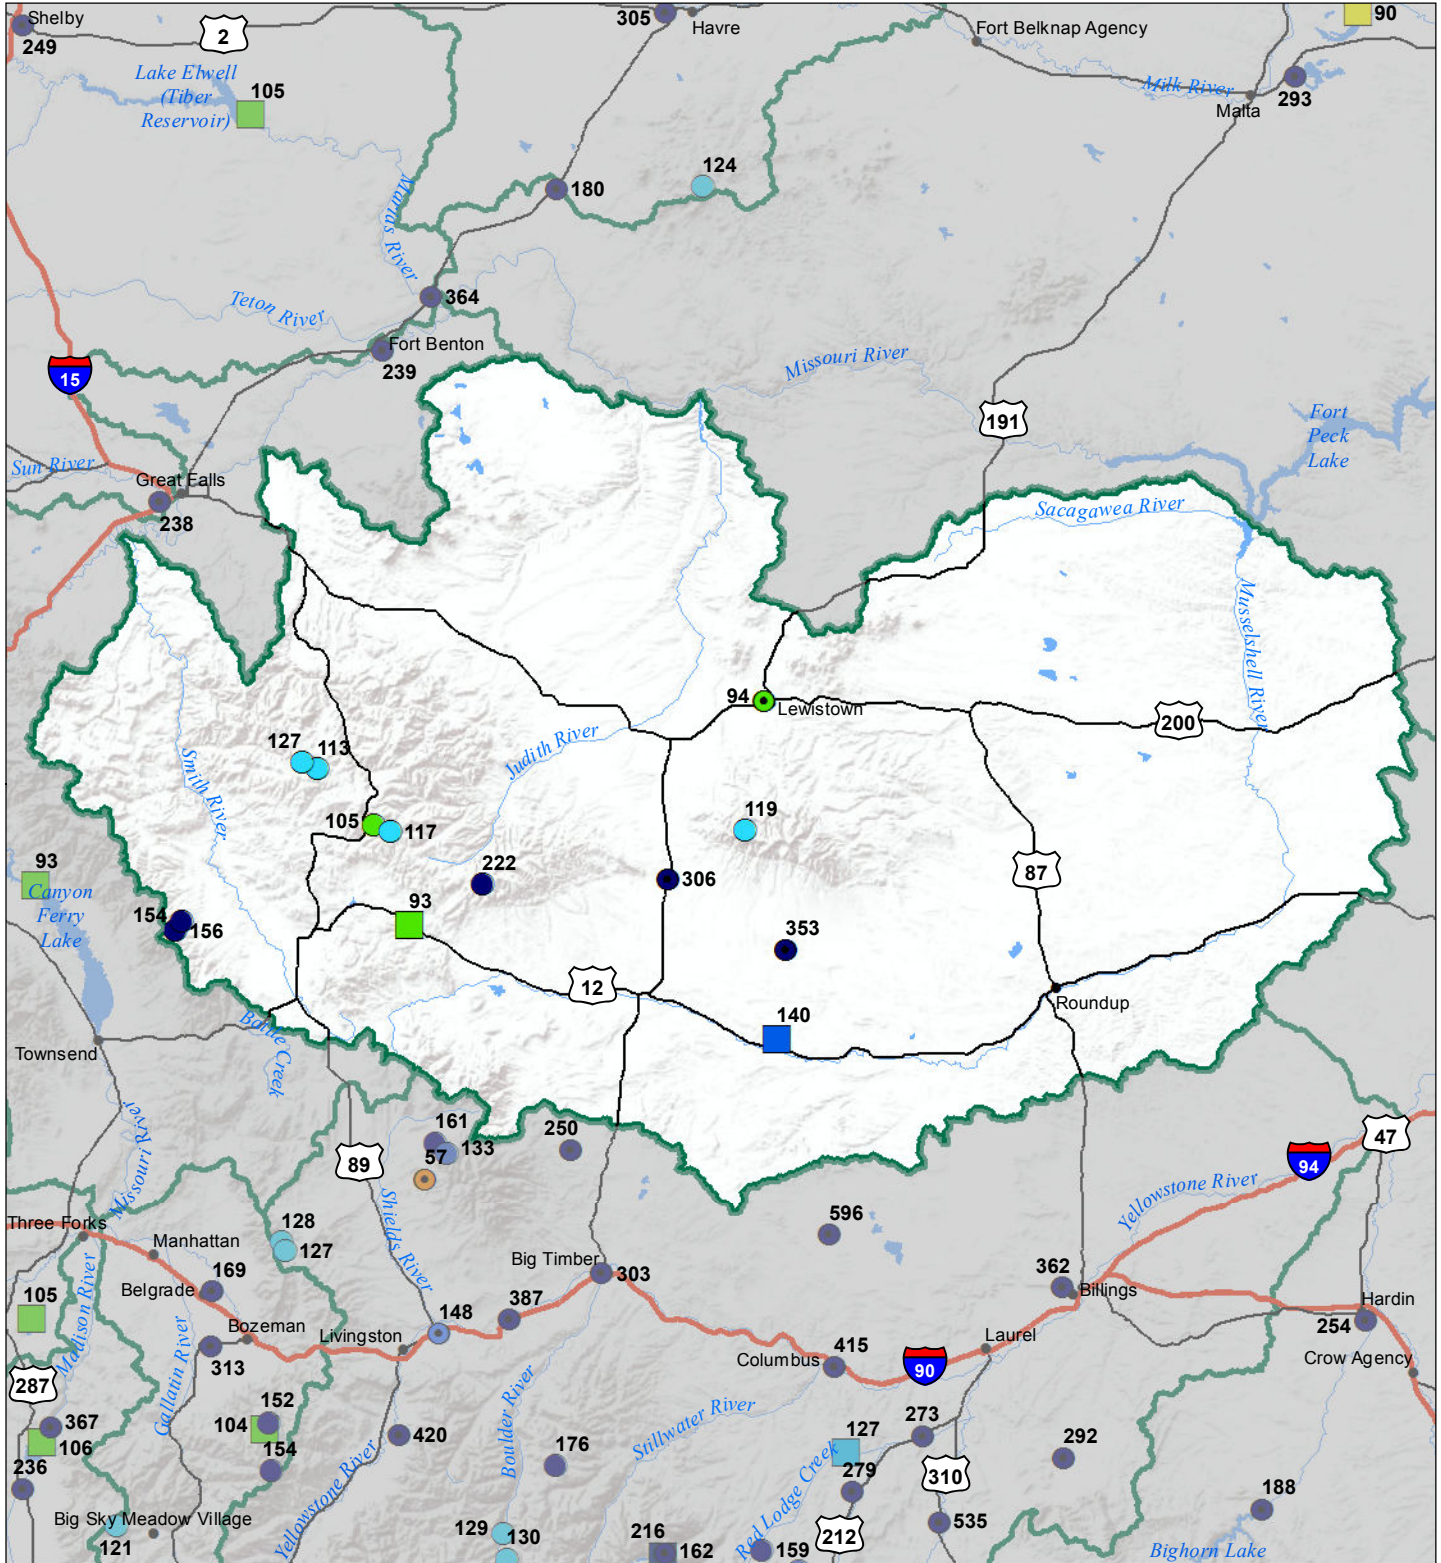

# Smith-Judith-Musselshell River Basin Monthly Precipitation and Reservoir Levels Percentage of Normal January 1, 2018 (December 1, 2017 - January 1, 2018)

### Precipitation Percent of Normal

#### SNOTEL

- > 150%
- 131 - 150%
- 111 - 130%
- 91 - 110%
- 71 - 90%
- 51 - 70%
- 1 - 50%