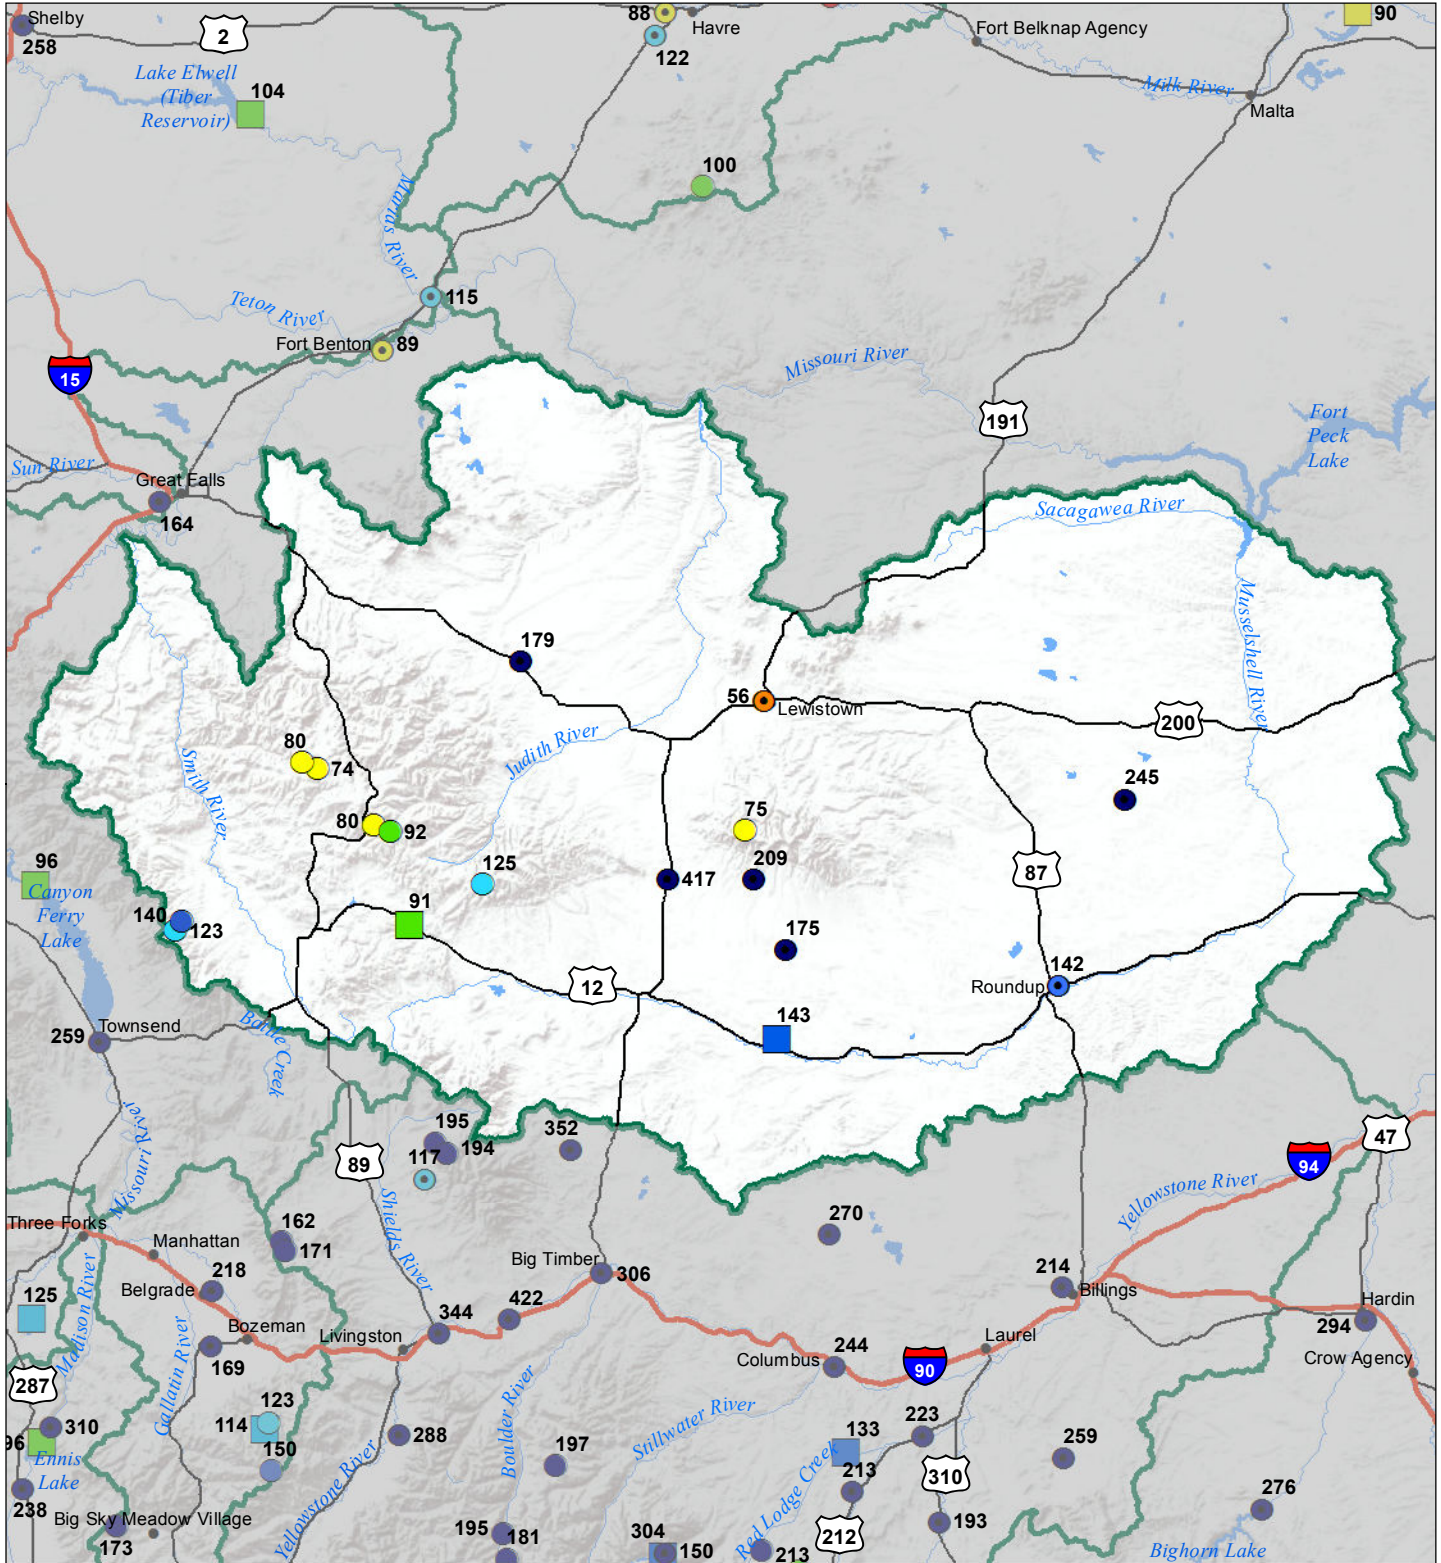

# Smith-Judith-Musselshell River Basin Monthly Precipitation and Reservoir Levels Percentage of Normal December 1, 2017 (November 1, 2017 - December 1, 2017)

### Precipitation Percent of Normal

#### SNOTEL

- > 150%
- 131 - 150%
- 111 - 130%
- 91 - 110%
- 71 - 90%
- 51 - 70%
- 1 - 50%