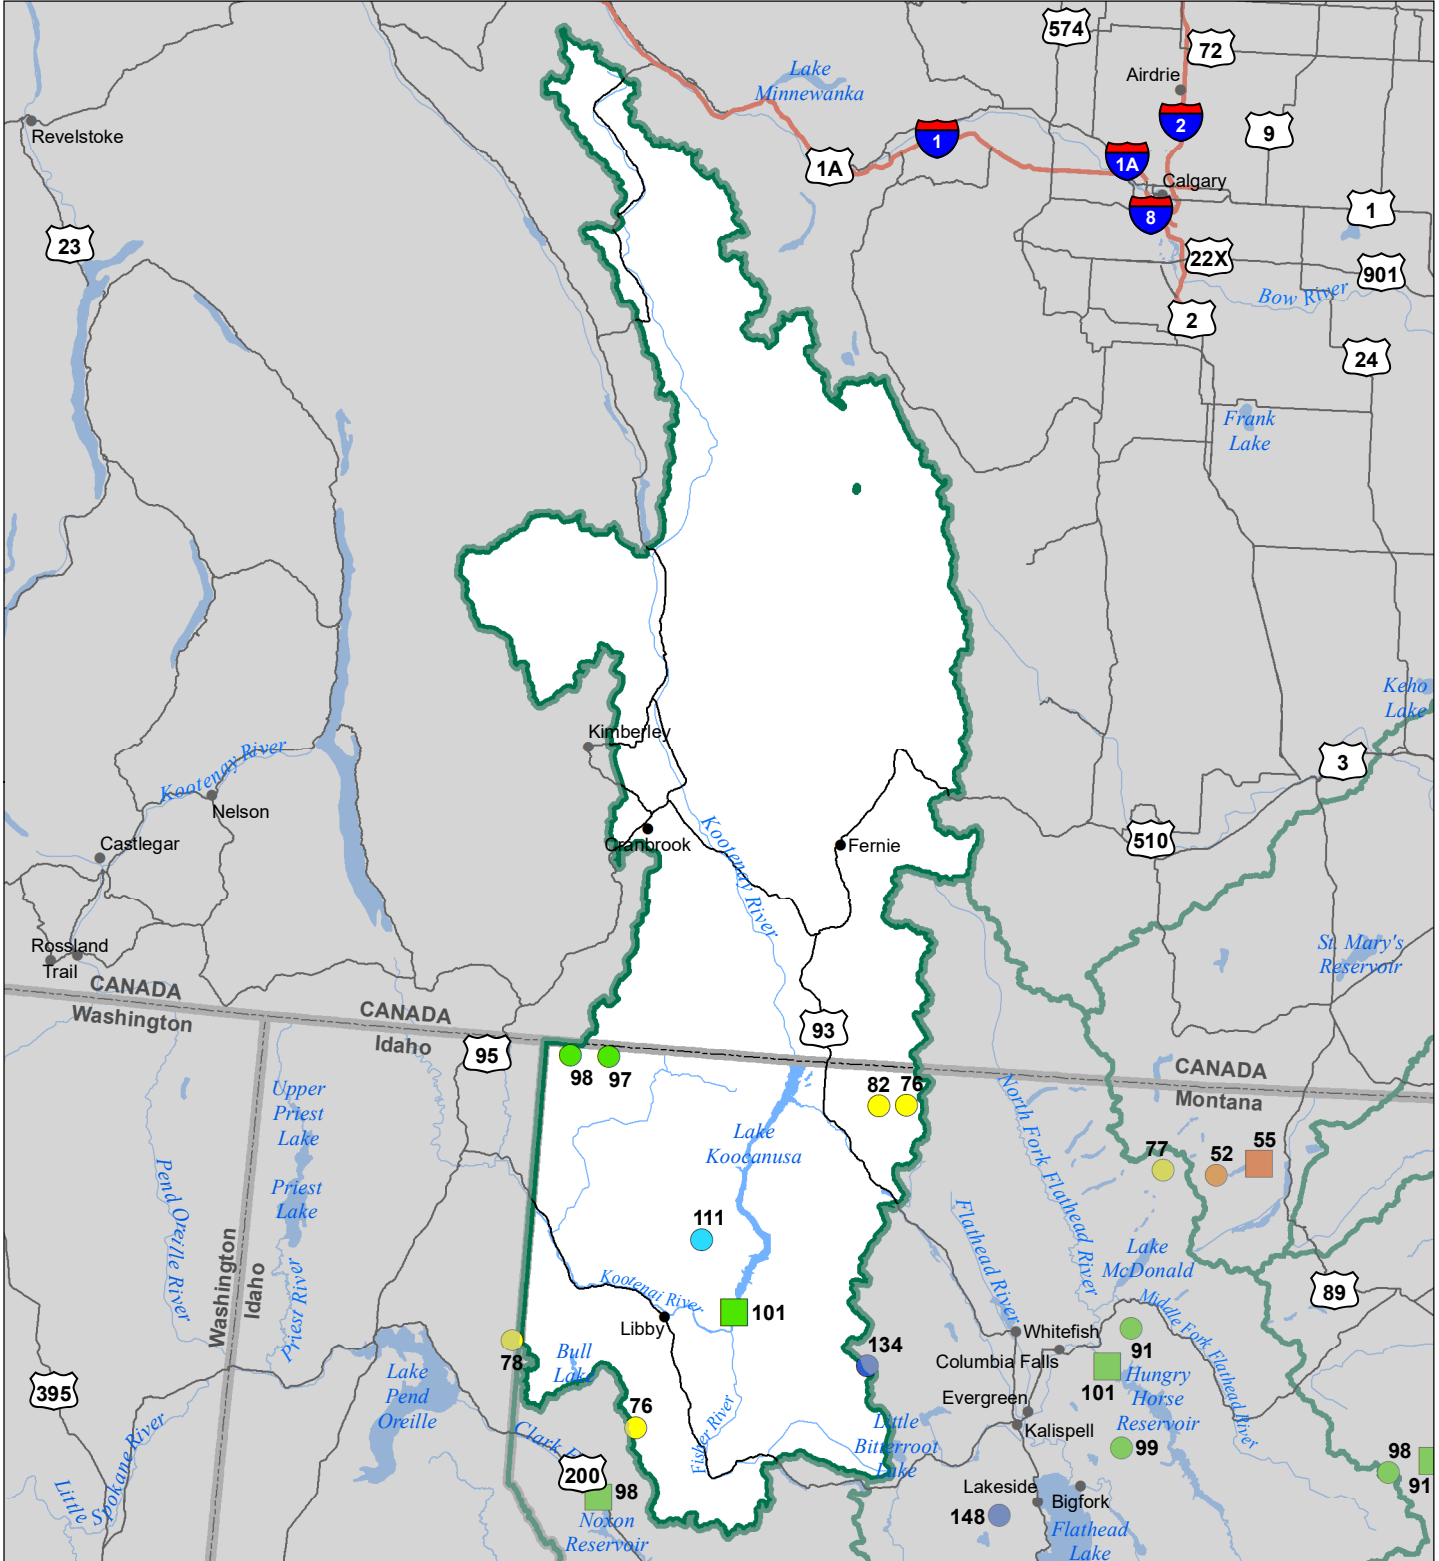

# Kootenai River Basin Monthly Precipitation and Reservoir Levels Percentage of Normal December 1, 2022 (November 1, 2022 - December 1, 2022)