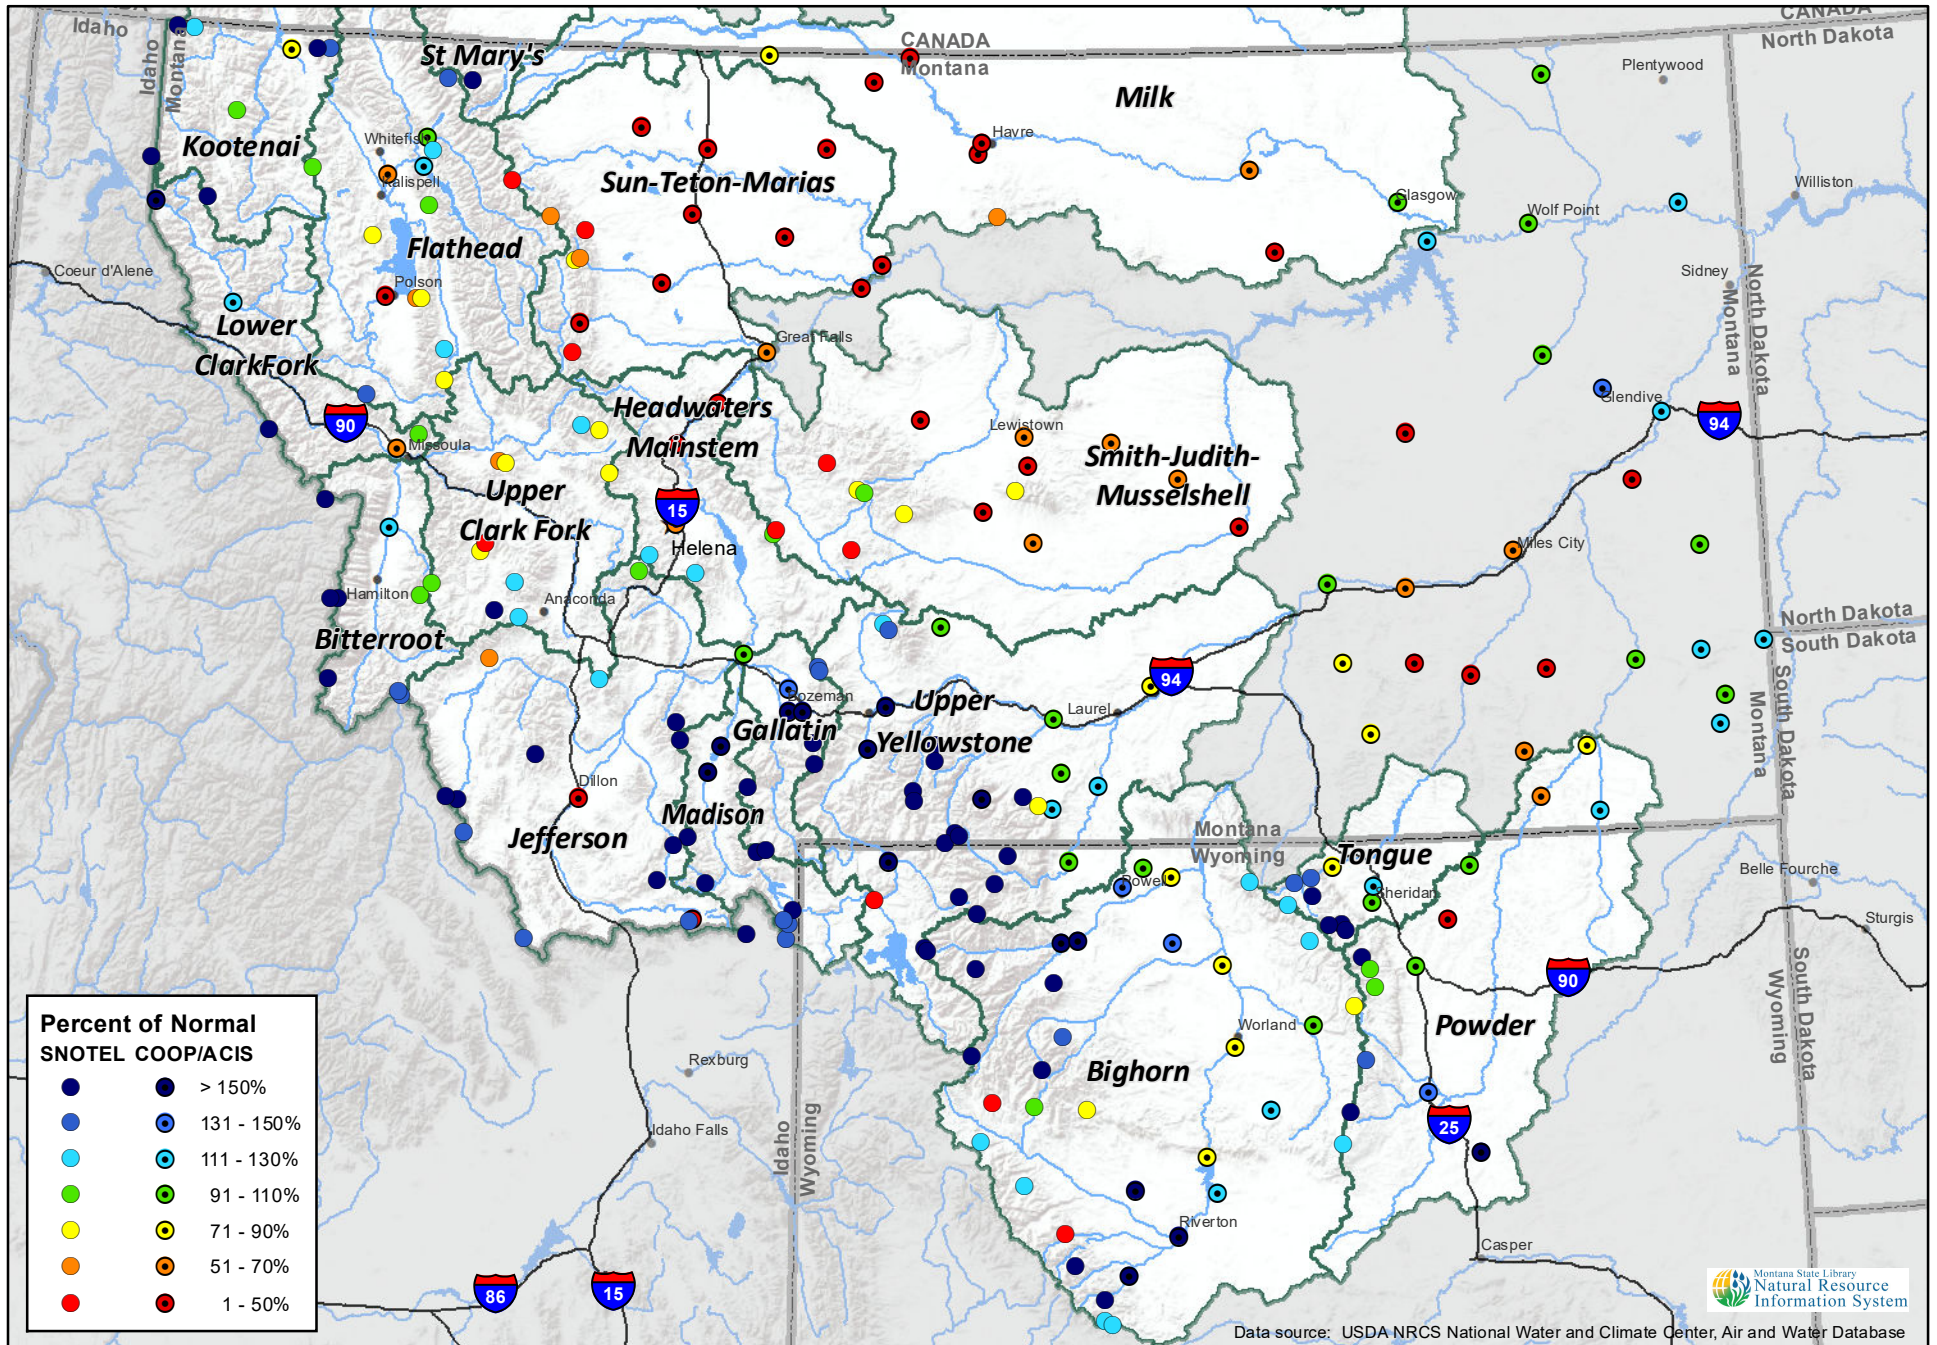

**Montana Data Collection Office  
Monthly Precipitation  
Percentage of Normal - June 1, 2022 (May 1, 2022 - June 1, 2022)**

Data source: USDA NRCS National Water and Climate Center, Air and Water Database