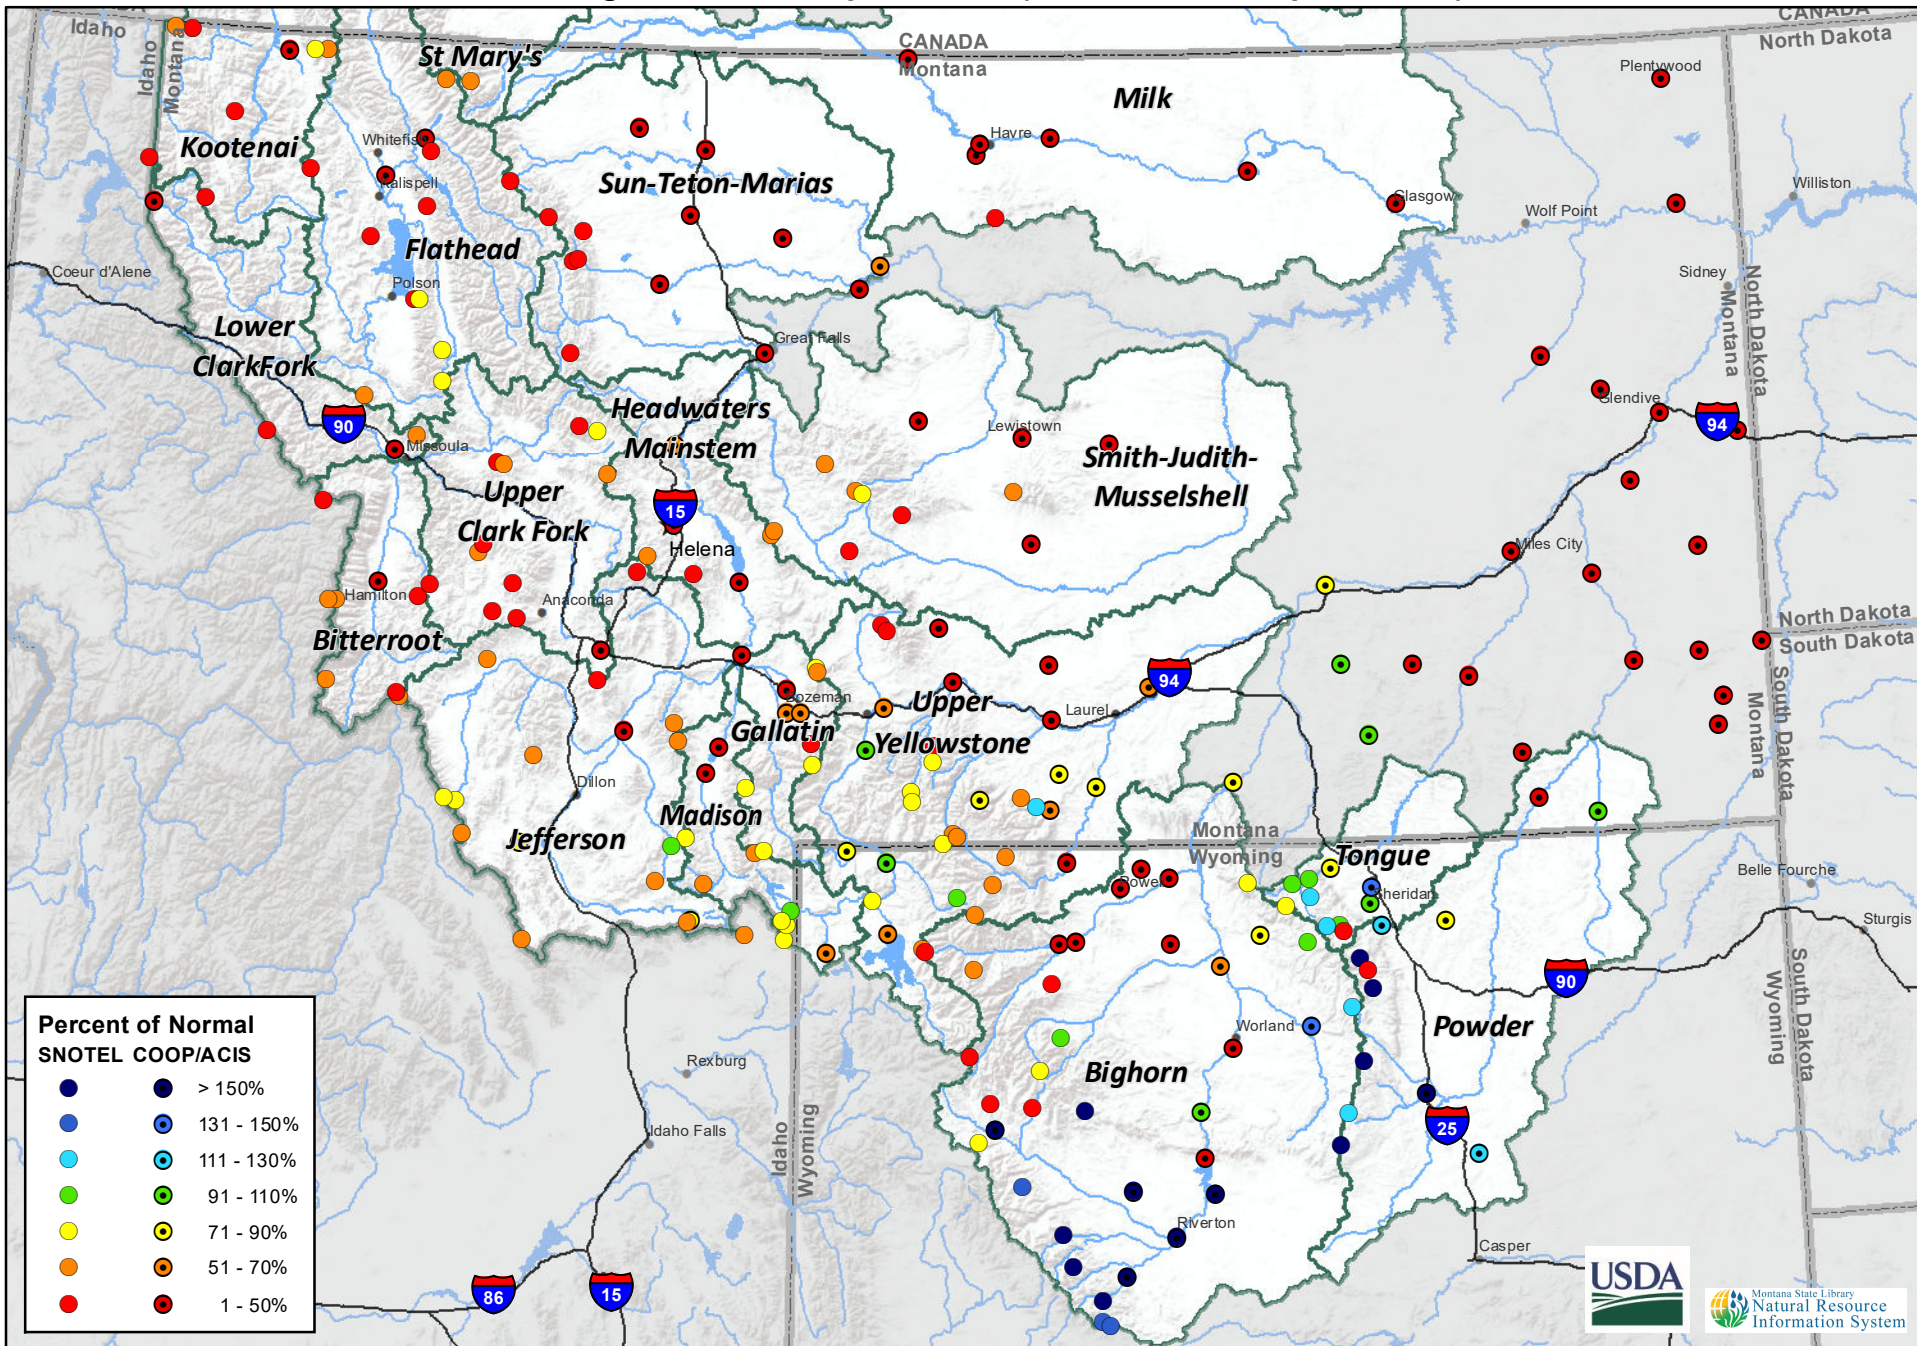

**Montana Data Collection Office  
 Monthly Precipitation  
 Percentage of Normal - April 1, 2021 (March 1, 2021 - April 1, 2021)**

Percent of Normal SNOTEL COOP/ACIS	
Dark Blue	> 150%
Blue	131 - 150%
Cyan	111 - 130%
Light Green	91 - 110%
Yellow	71 - 90%
Orange	51 - 70%
Red	1 - 50%