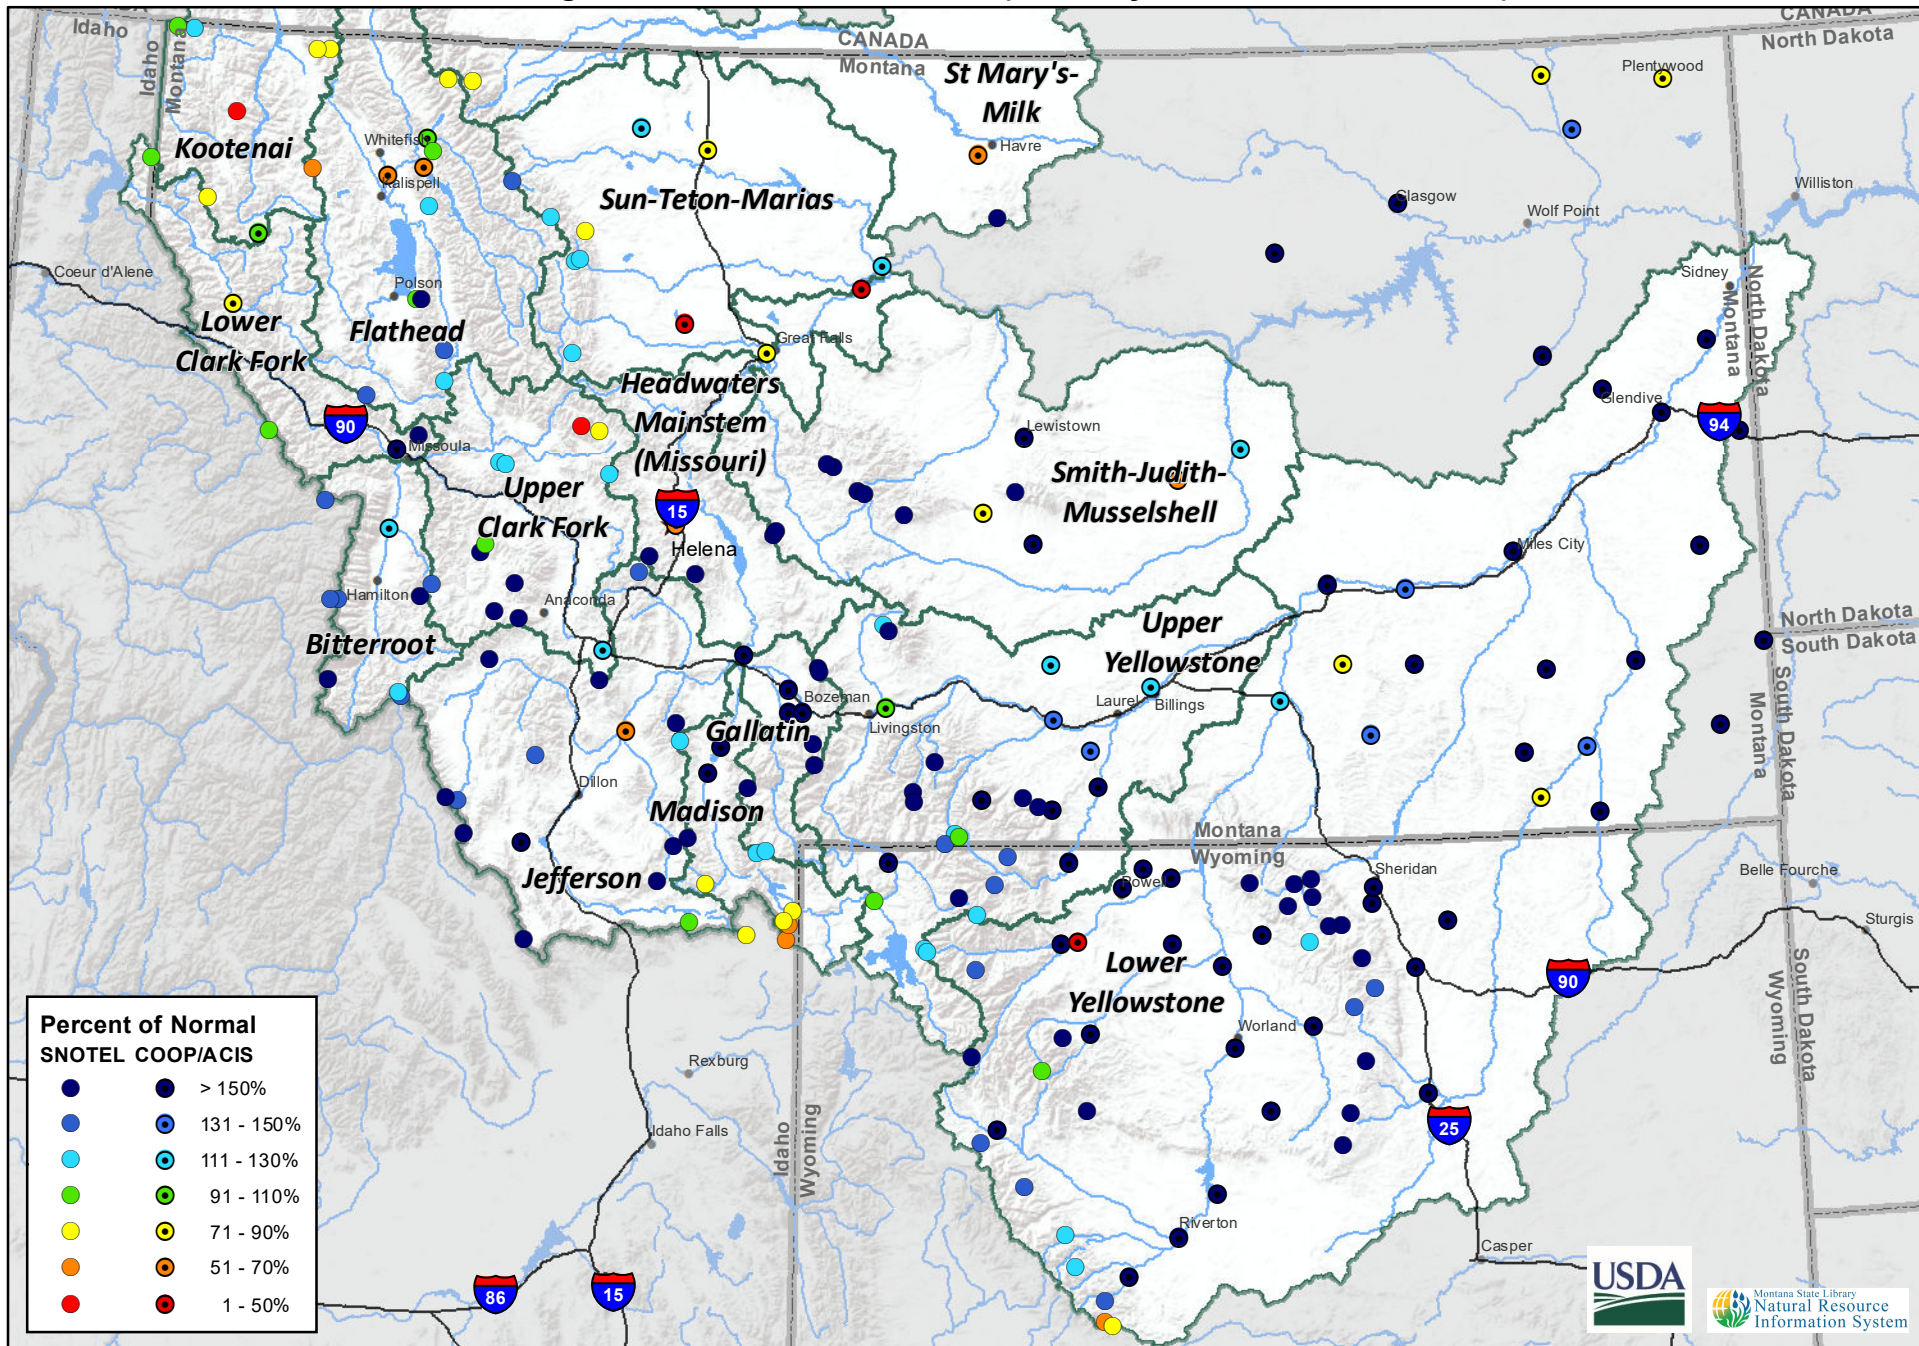

**Montana Data Collection Office  
 Monthly Precipitation  
 Percentage of Normal - March 1, 2020 (February 1, 2020 - March 1, 2020)**

**Percent of Normal  
SNOTEL COOP/ACIS**

Dark Blue	> 150%
Blue	131 - 150%
Cyan	111 - 130%
Light Green	91 - 110%
Yellow	71 - 90%
Orange	51 - 70%
Red	1 - 50%