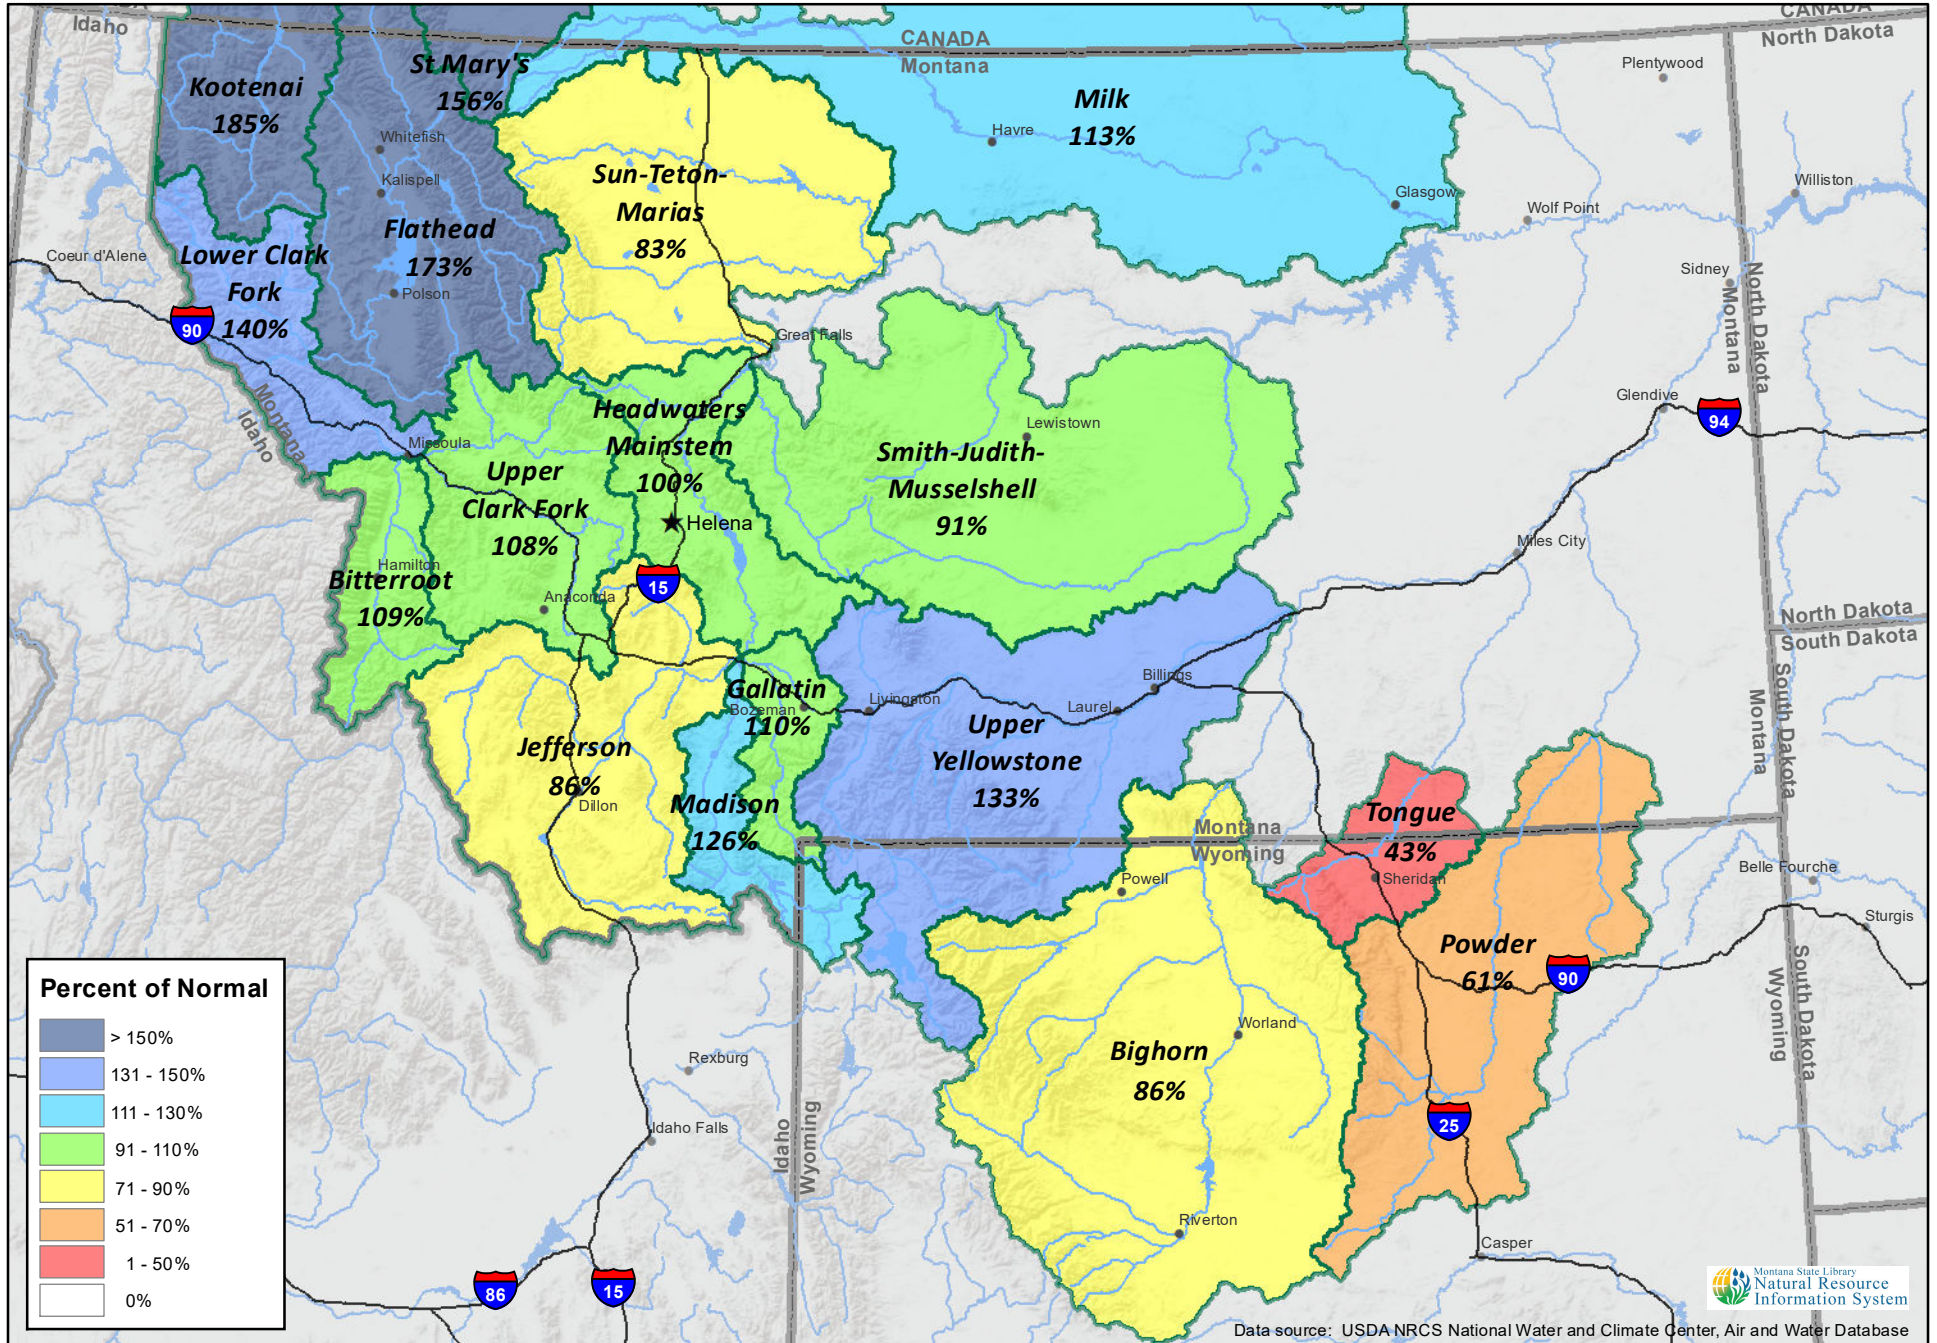

**Montana Data Collection Office
Monthly Precipitation
Basin Percentage of Normal - July 1, 2022 (June 1, 2022 - July 1, 2022)**

Data source: USDA NRCS National Water and Climate Center, Air and Water Database