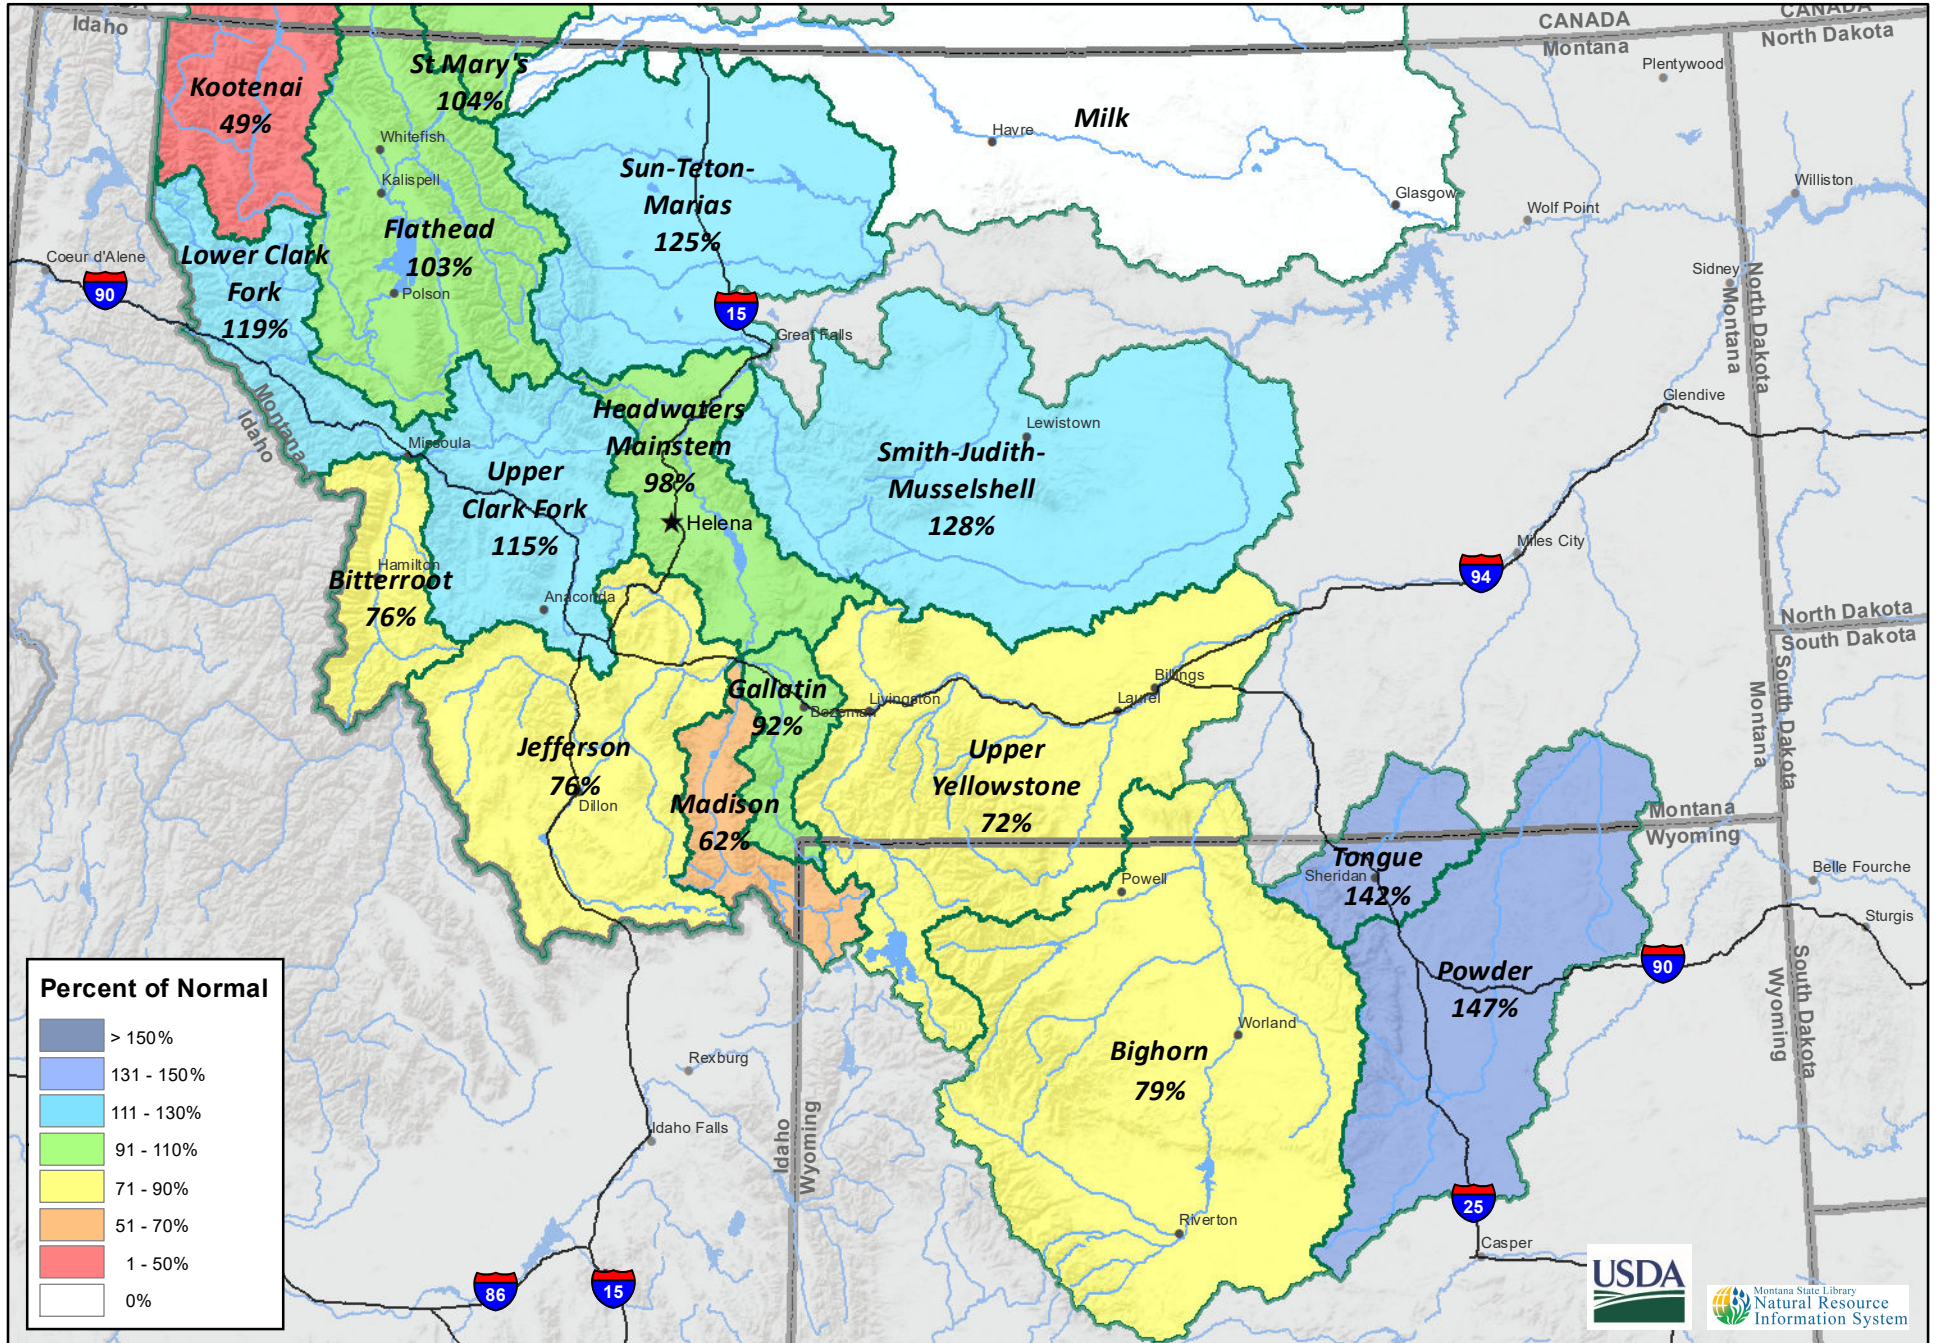

Montana Data Collection Office
 Current Snow Water Equivalent
 Basin Percentage of Normal - June 1, 2021

Note: Data includes SNOTEL and Snowcourse Measurements on June 1, 2021

*The Milk River Basin has one reporting SNOTEL station and may not be representative of conditions at lower elevations.