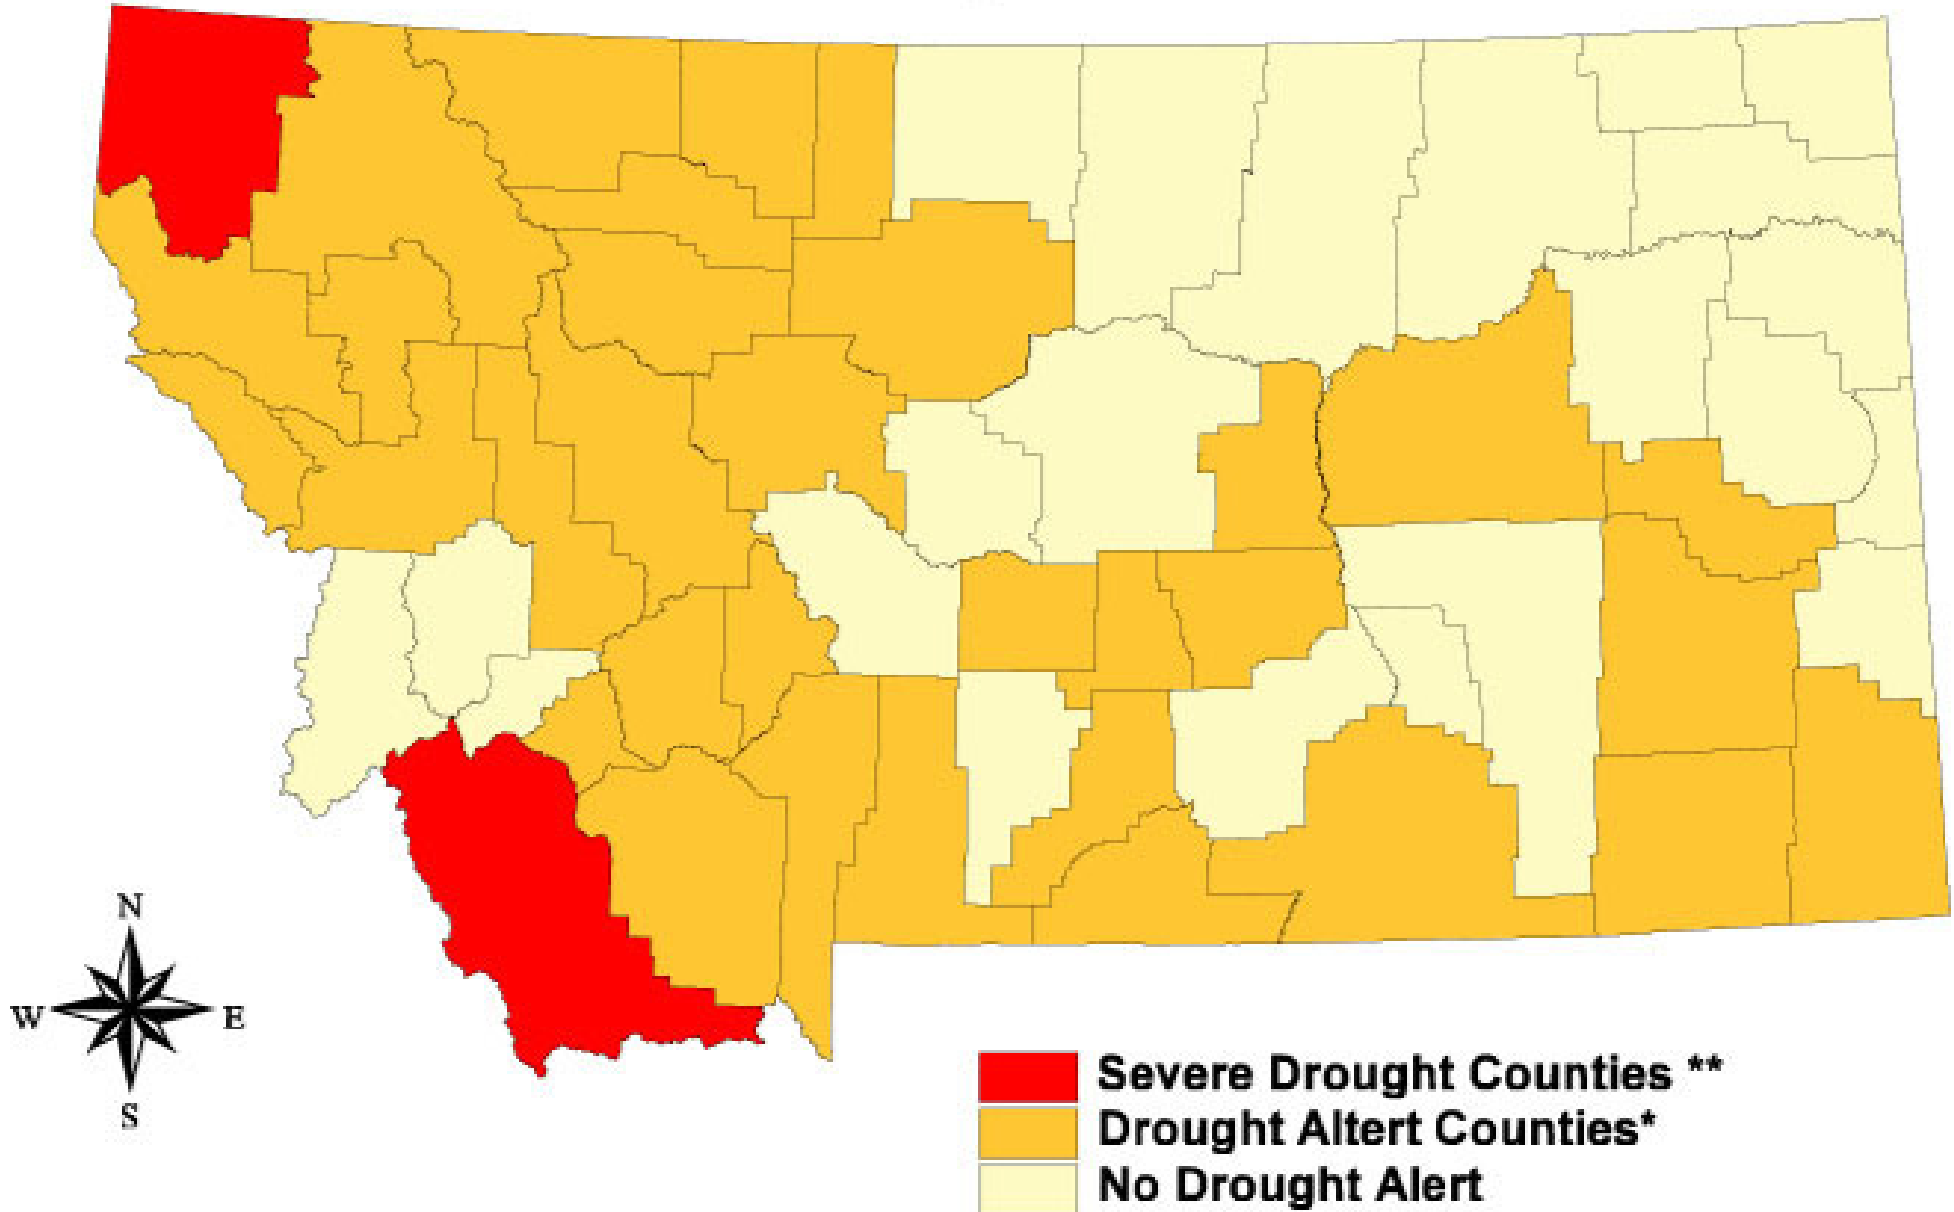

Montana Drought Status

As of July 17, 2003

* A drought alert will be in effect when, by April 15, monitoring indicates that a county is entering initial levels of drought.

** A county or region will be assigned a severe drought status when drought indices indicate steadily worsening conditions and precipitation forecasts indicate no improvement in the near future.