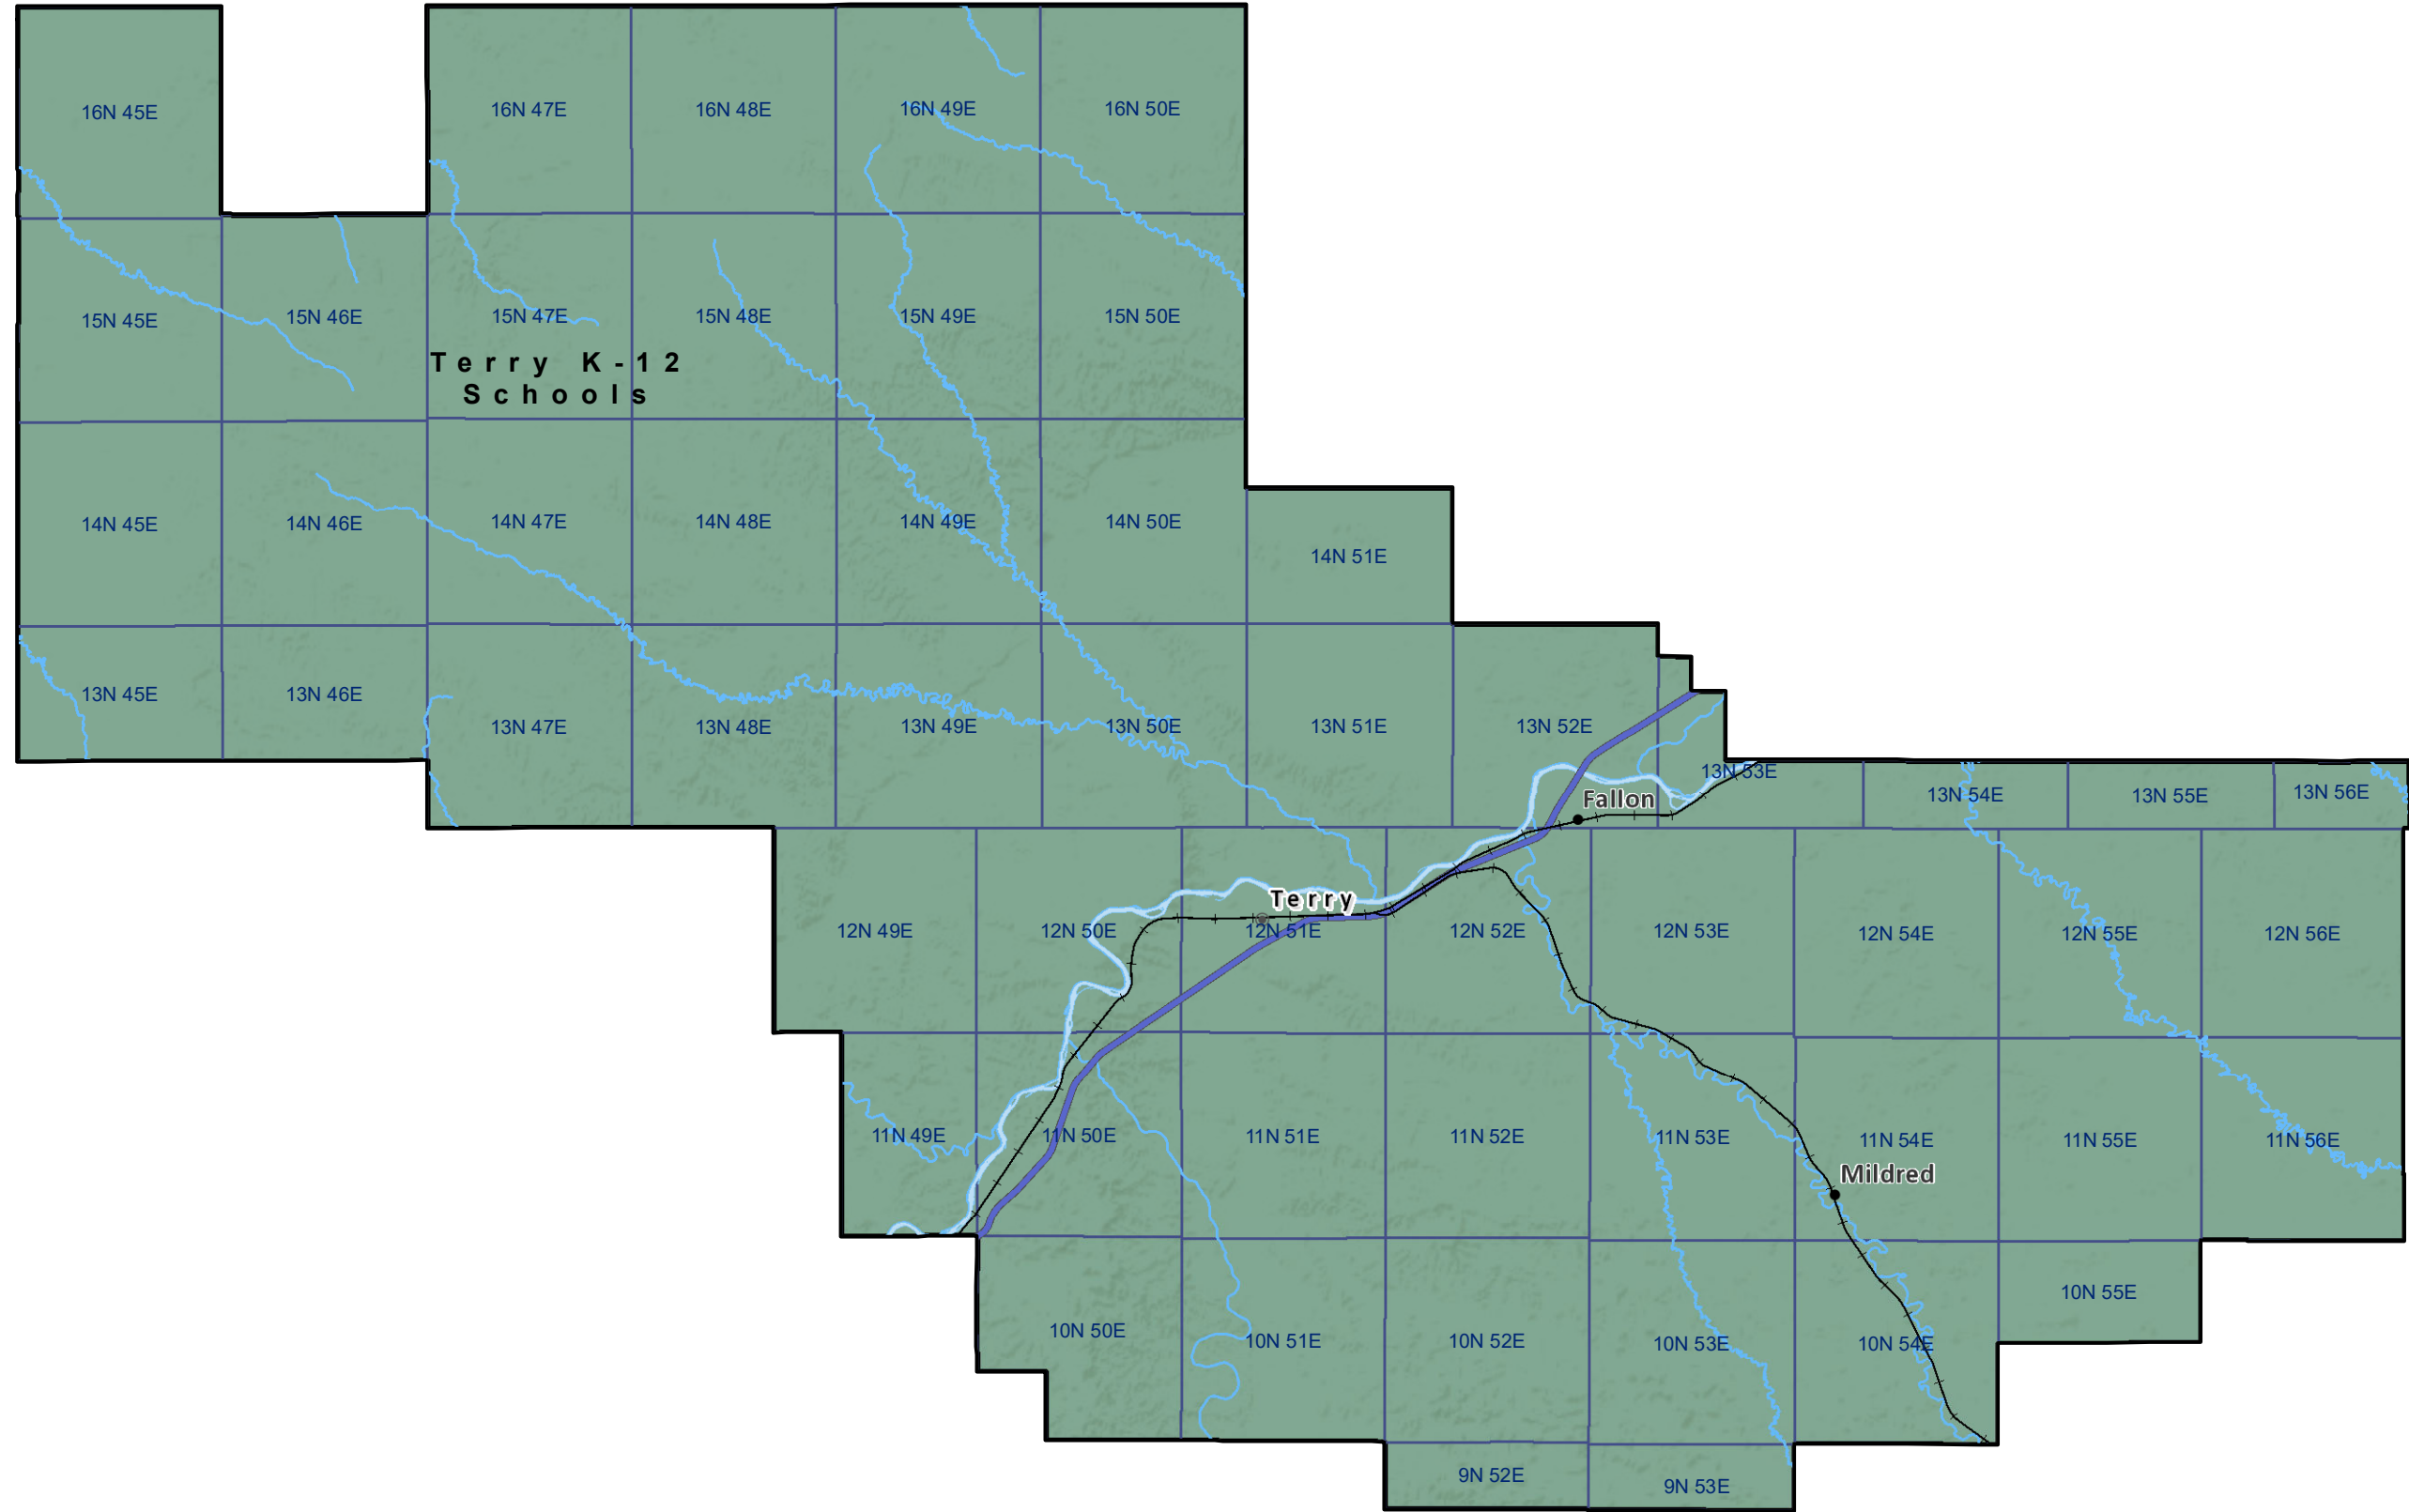

Prairie County High School and K-12 School Districts

**Terry K-12
Schools**

Fallon

Terry

Mildred

 Township Boundary

School District Boundaries are from the U.S. Census Bureau

Prairie County School Districts
Montana State Library | Created on 12/6/2023
U.S. Census Bureau - School District Review Program
Meghan Burns | mburns2@mt.gov | 406.444.1550