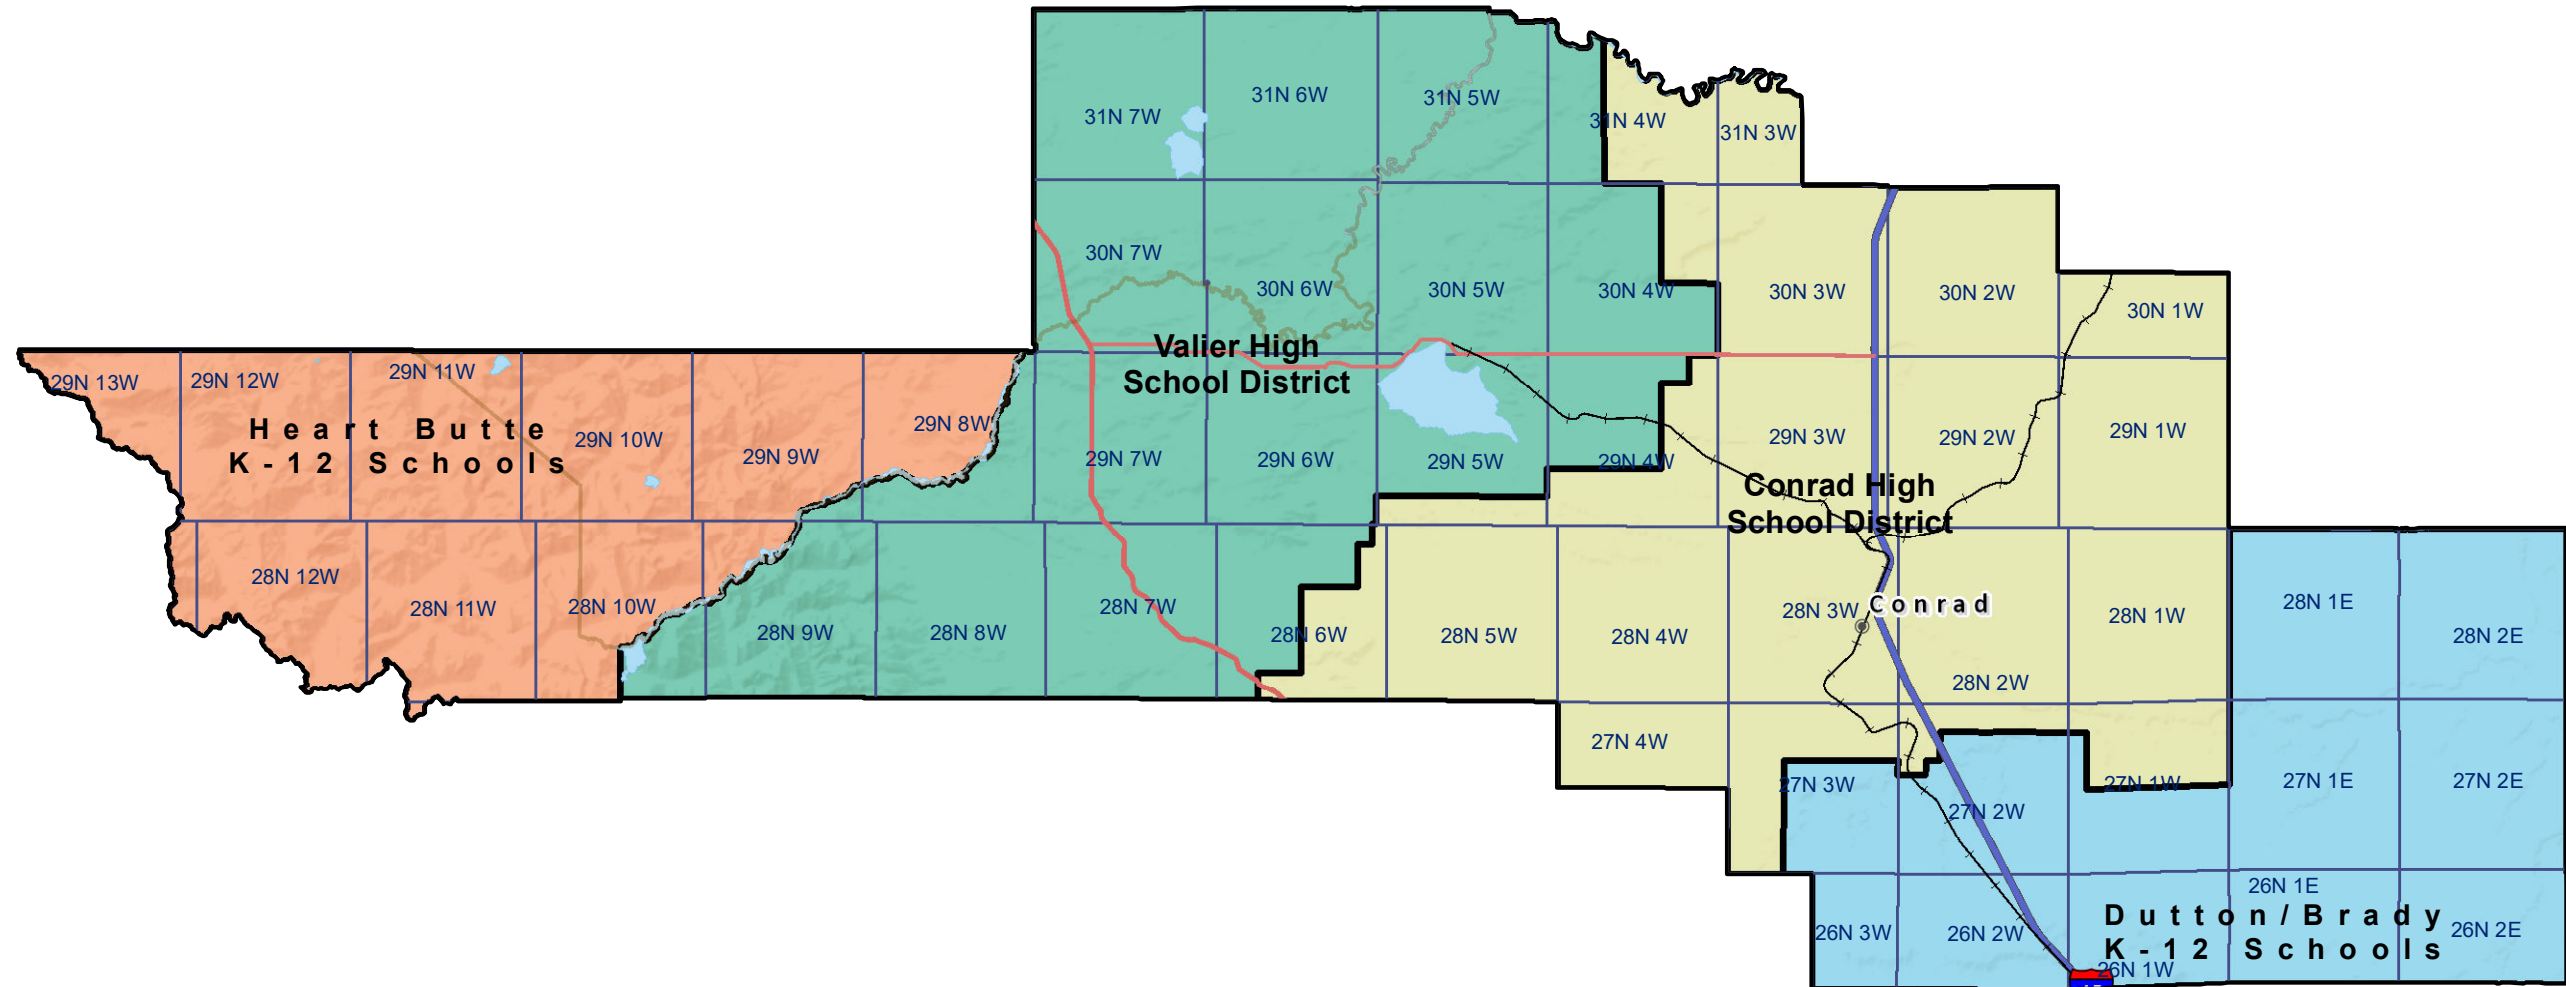

# Pondera County High School and K-12 School Districts

 Township Boundary

*School District Boundaries are from the U.S. Census Bureau*

Pondera County School Districts  
Montana State Library | Created on 12/6/2023  
U.S. Census Bureau - School District Review Program  
Meghan Burns | [mburns2@mt.gov](mailto:mburns2@mt.gov) | 406.444.1550