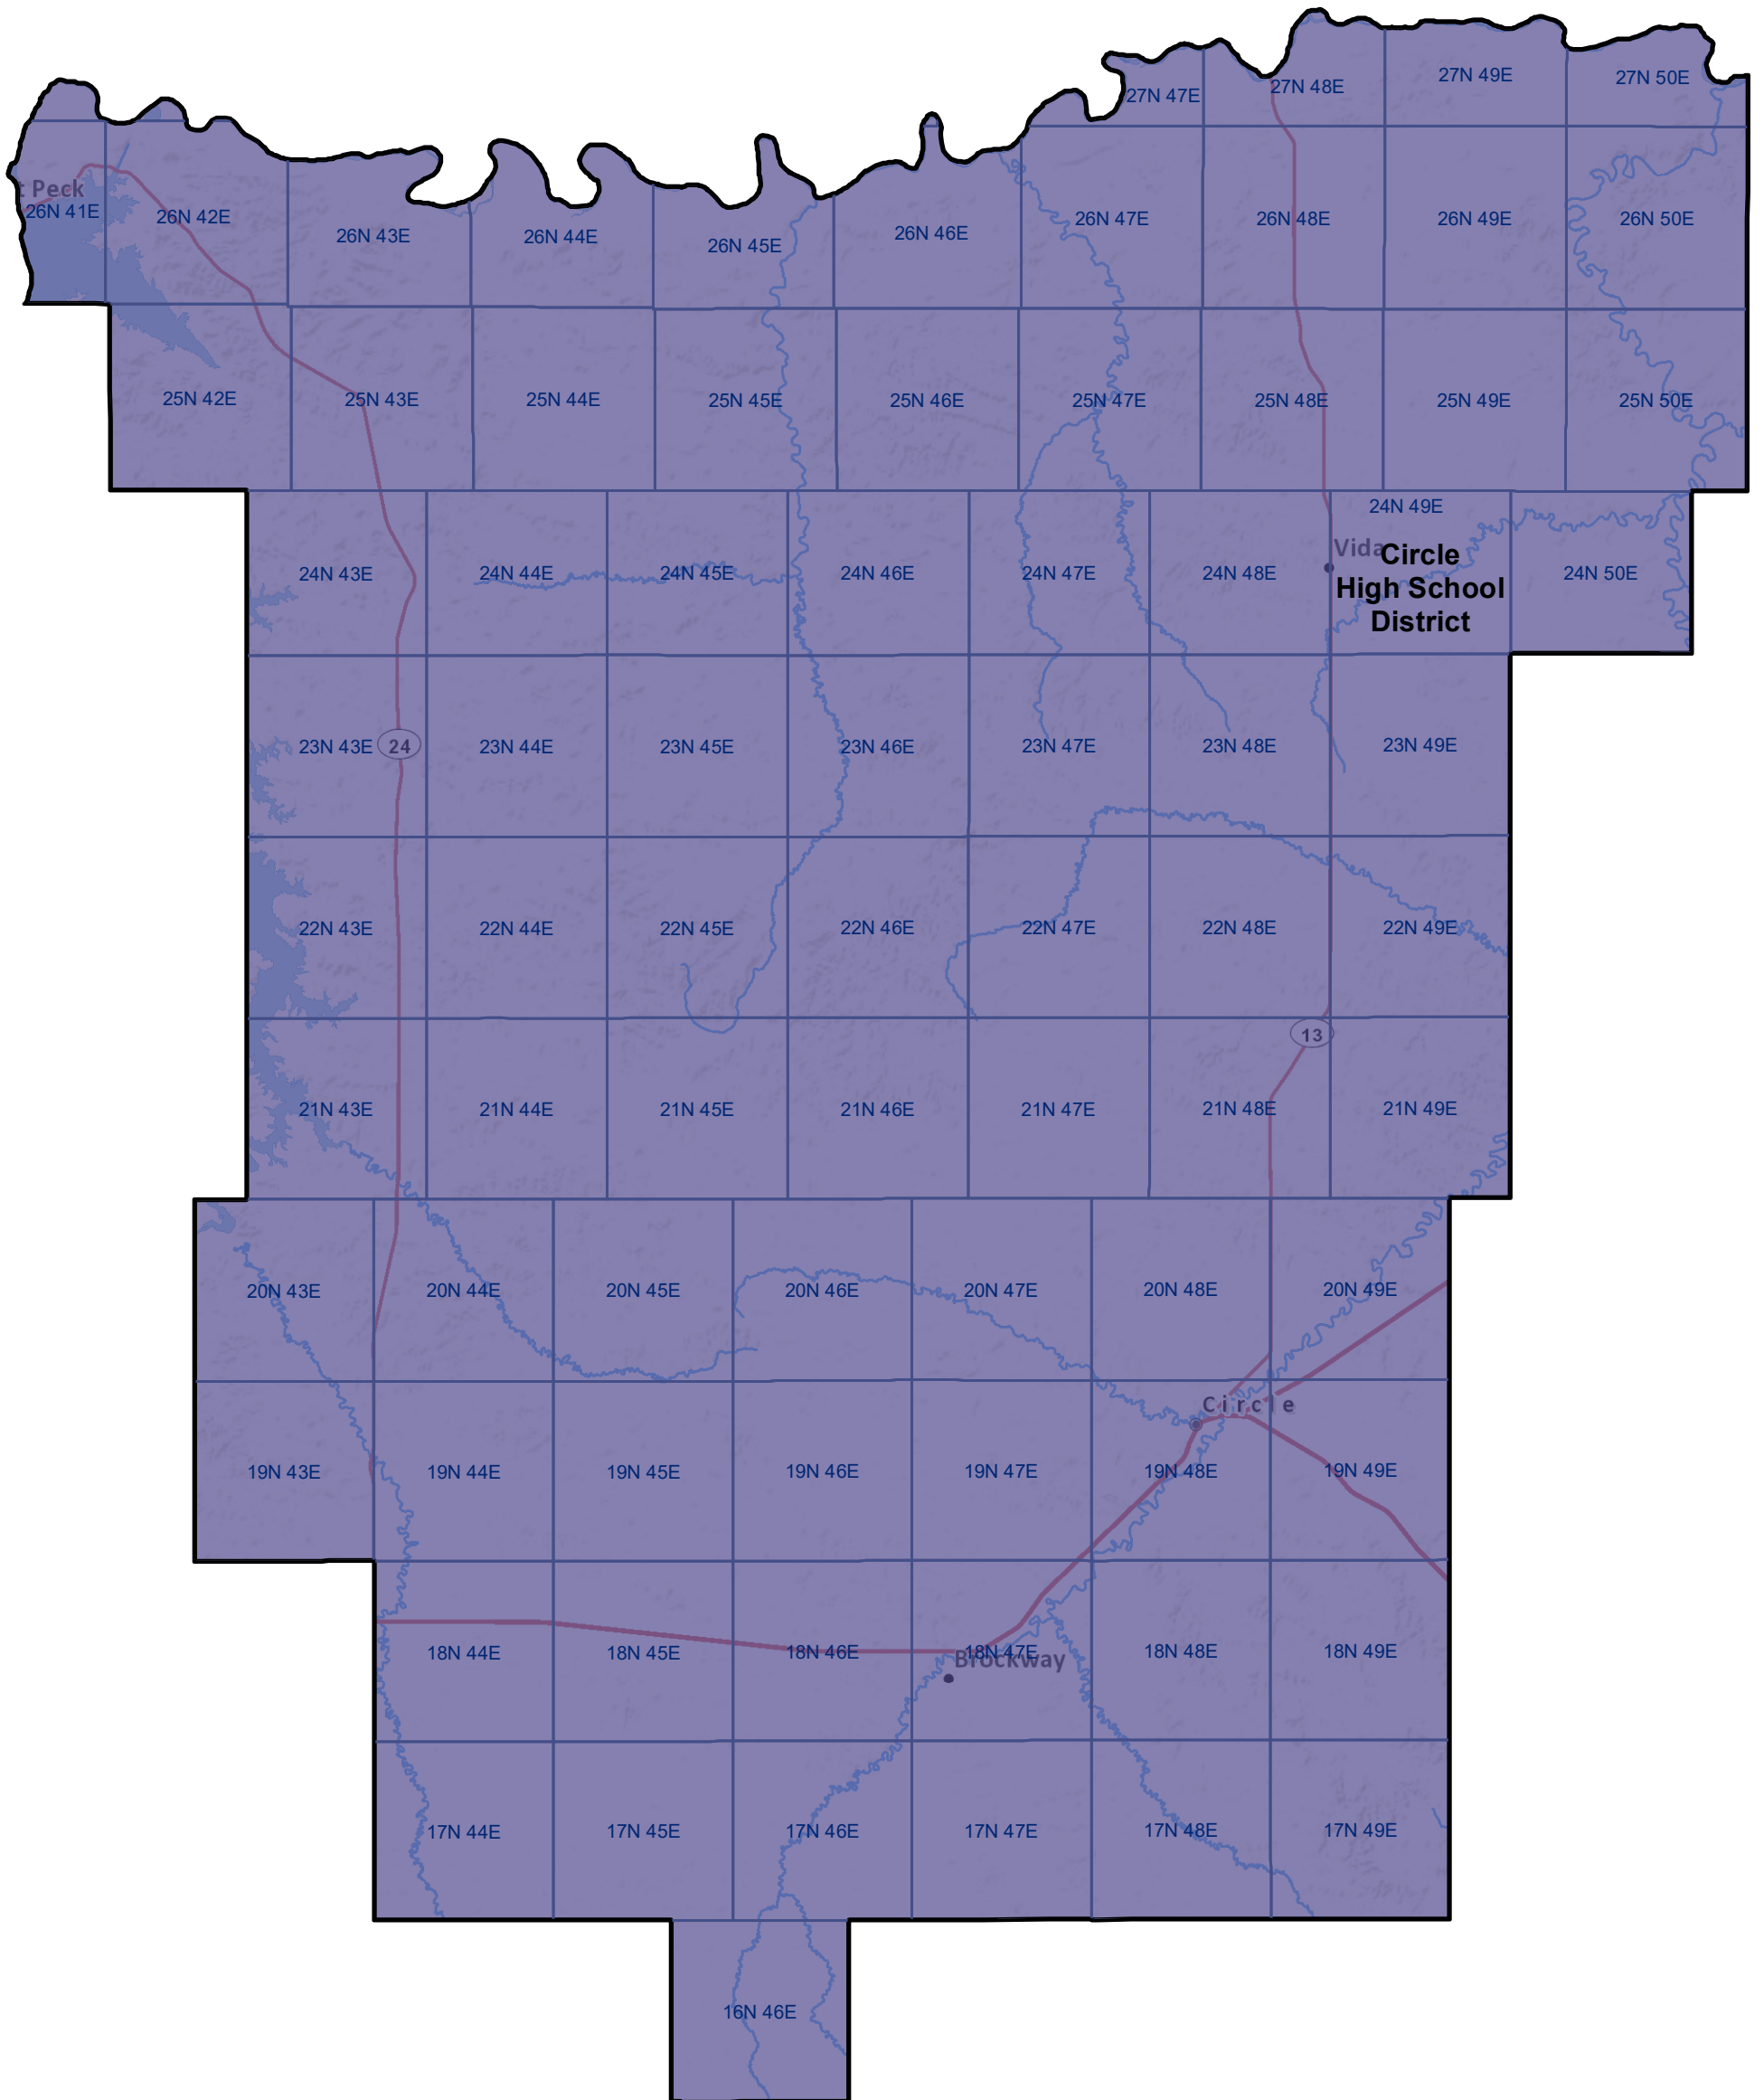

McCone County High School and K-12 School Districts

 Township Boundary

School District Boundaries are from the U.S. Census Bureau

McCone County School Districts
Montana State Library | Created on 12/6/2023
U.S. Census Bureau - School District Review Program
Meghan Burns | mburns2@mt.gov | 406.444.1550