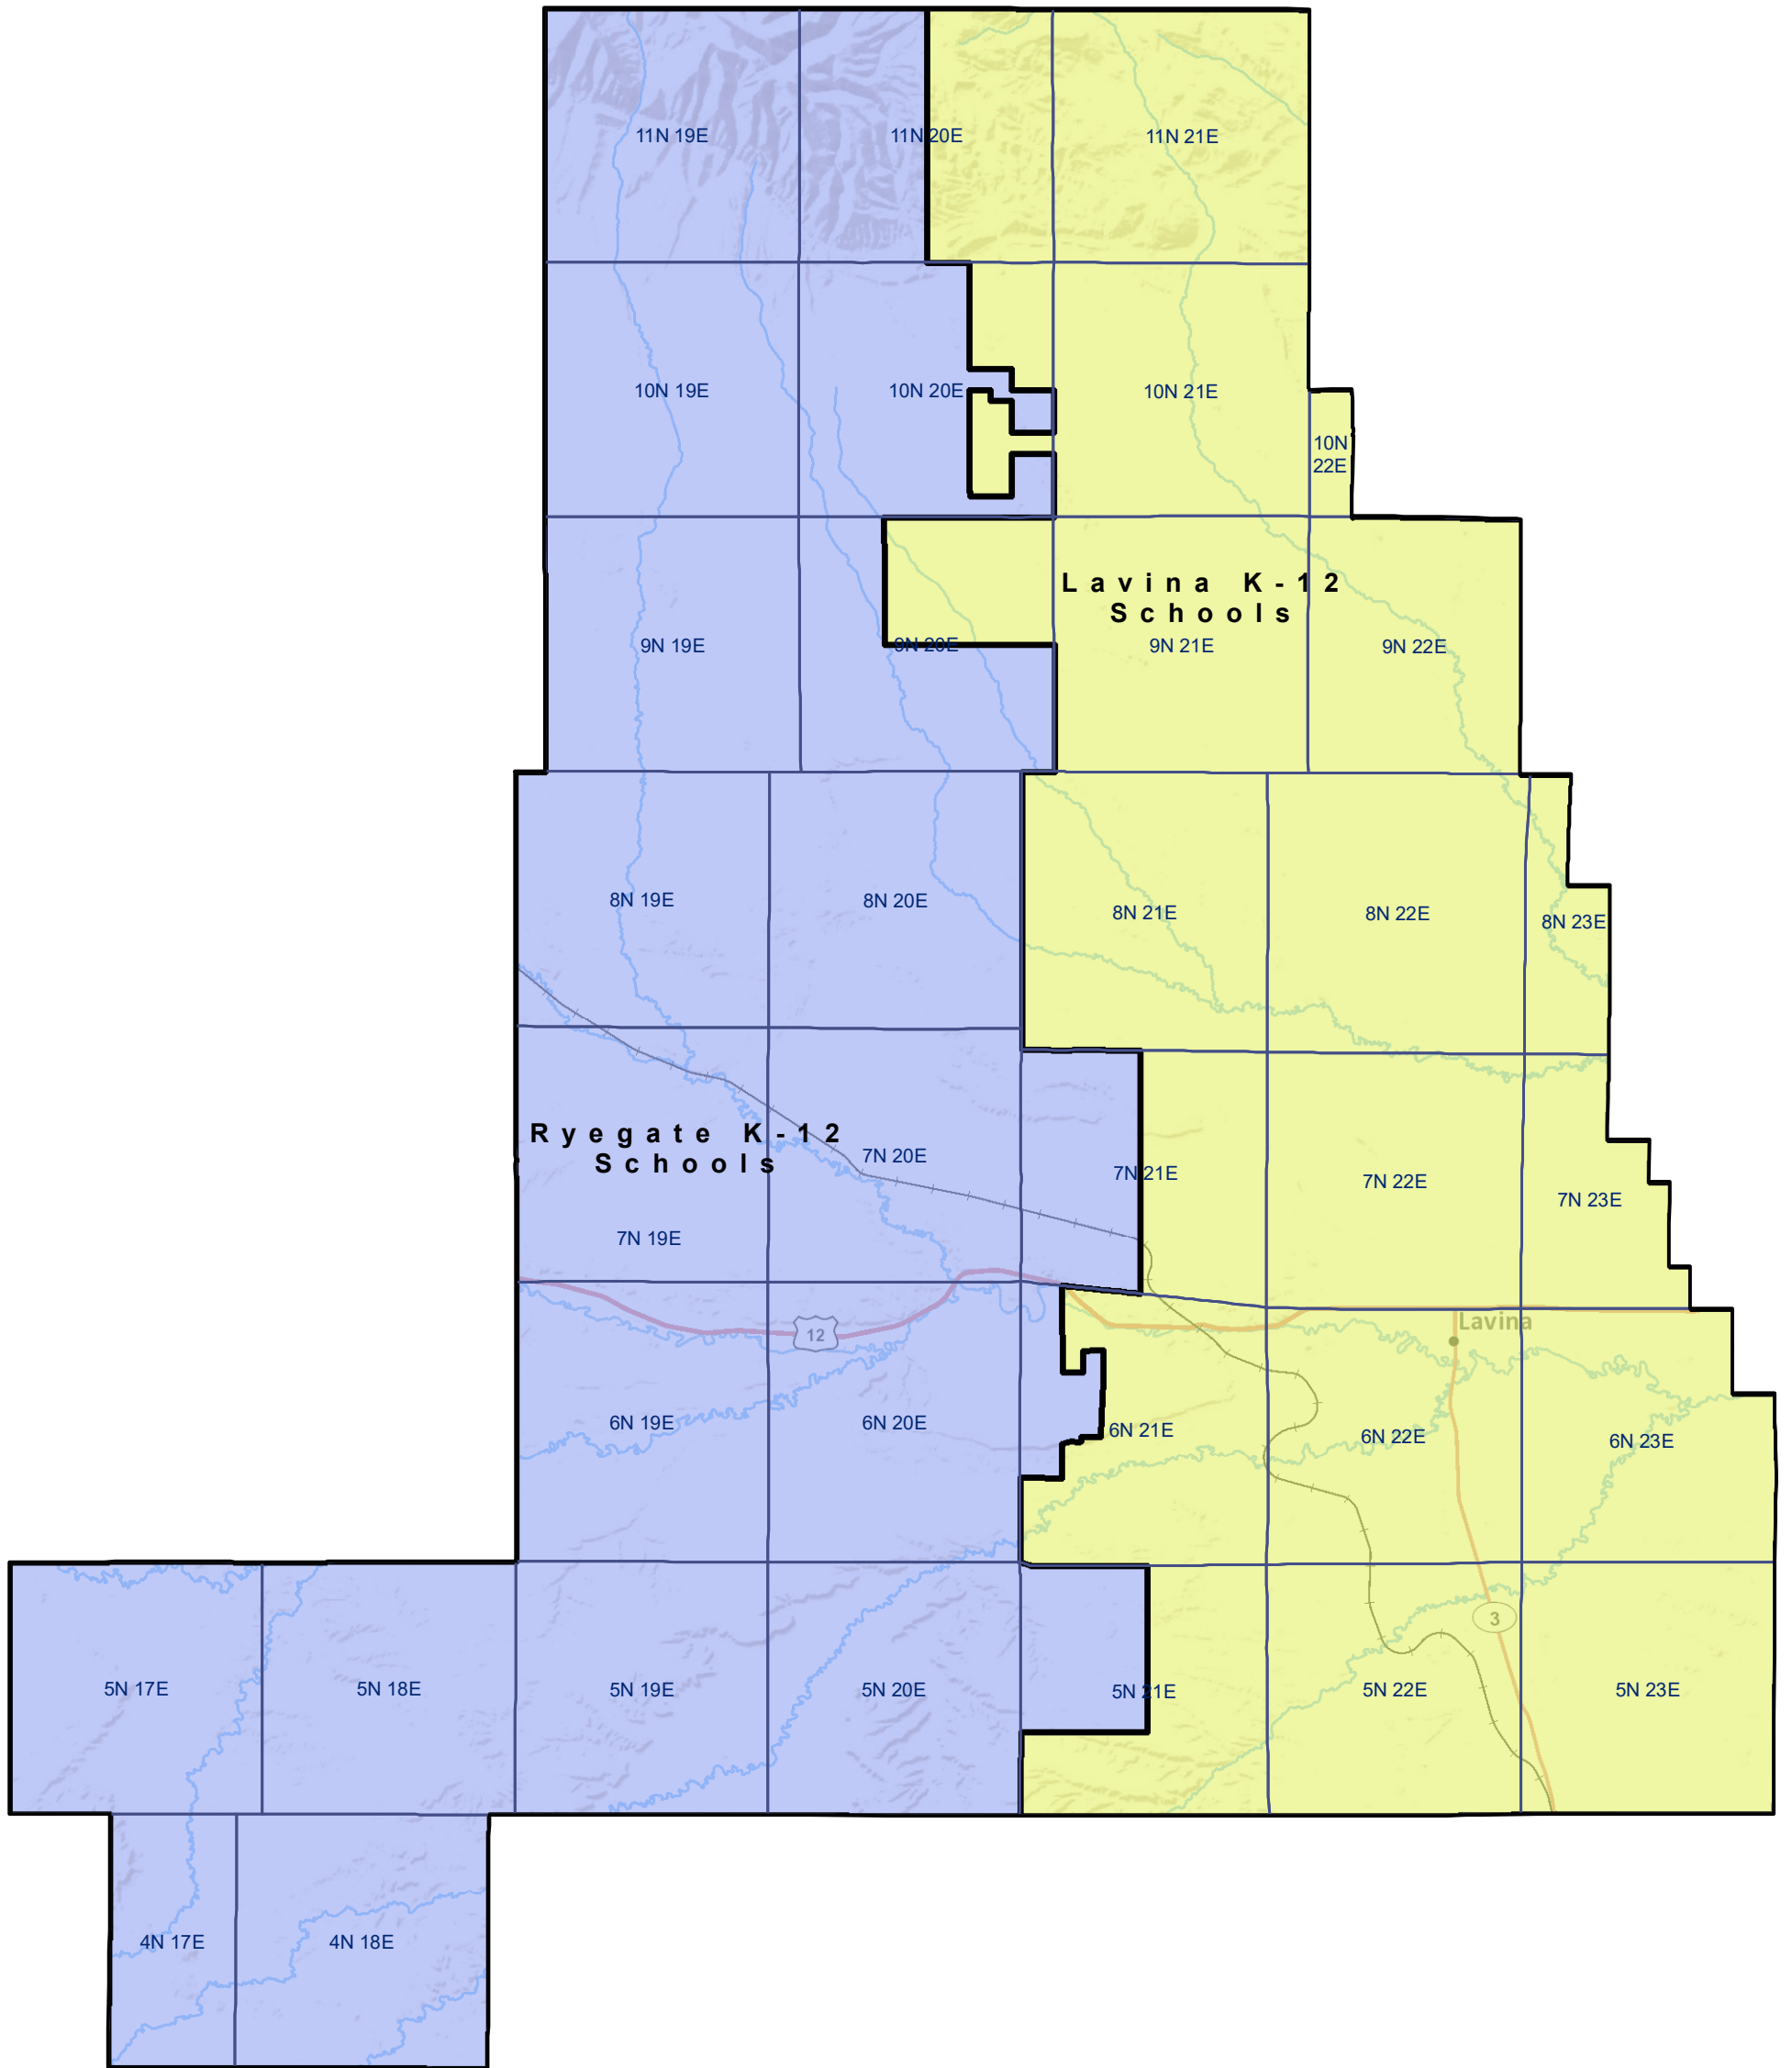

Golden Valley County High School and K-12 School Districts

 Township Boundary

School District Boundaries are from the U.S. Census Bureau

Golden Valley County School Districts
Montana State Library | Created on 12/6/2023
U.S. Census Bureau - School District Review Program
Meghan Burns | mburns2@mt.gov | 406.444.1550