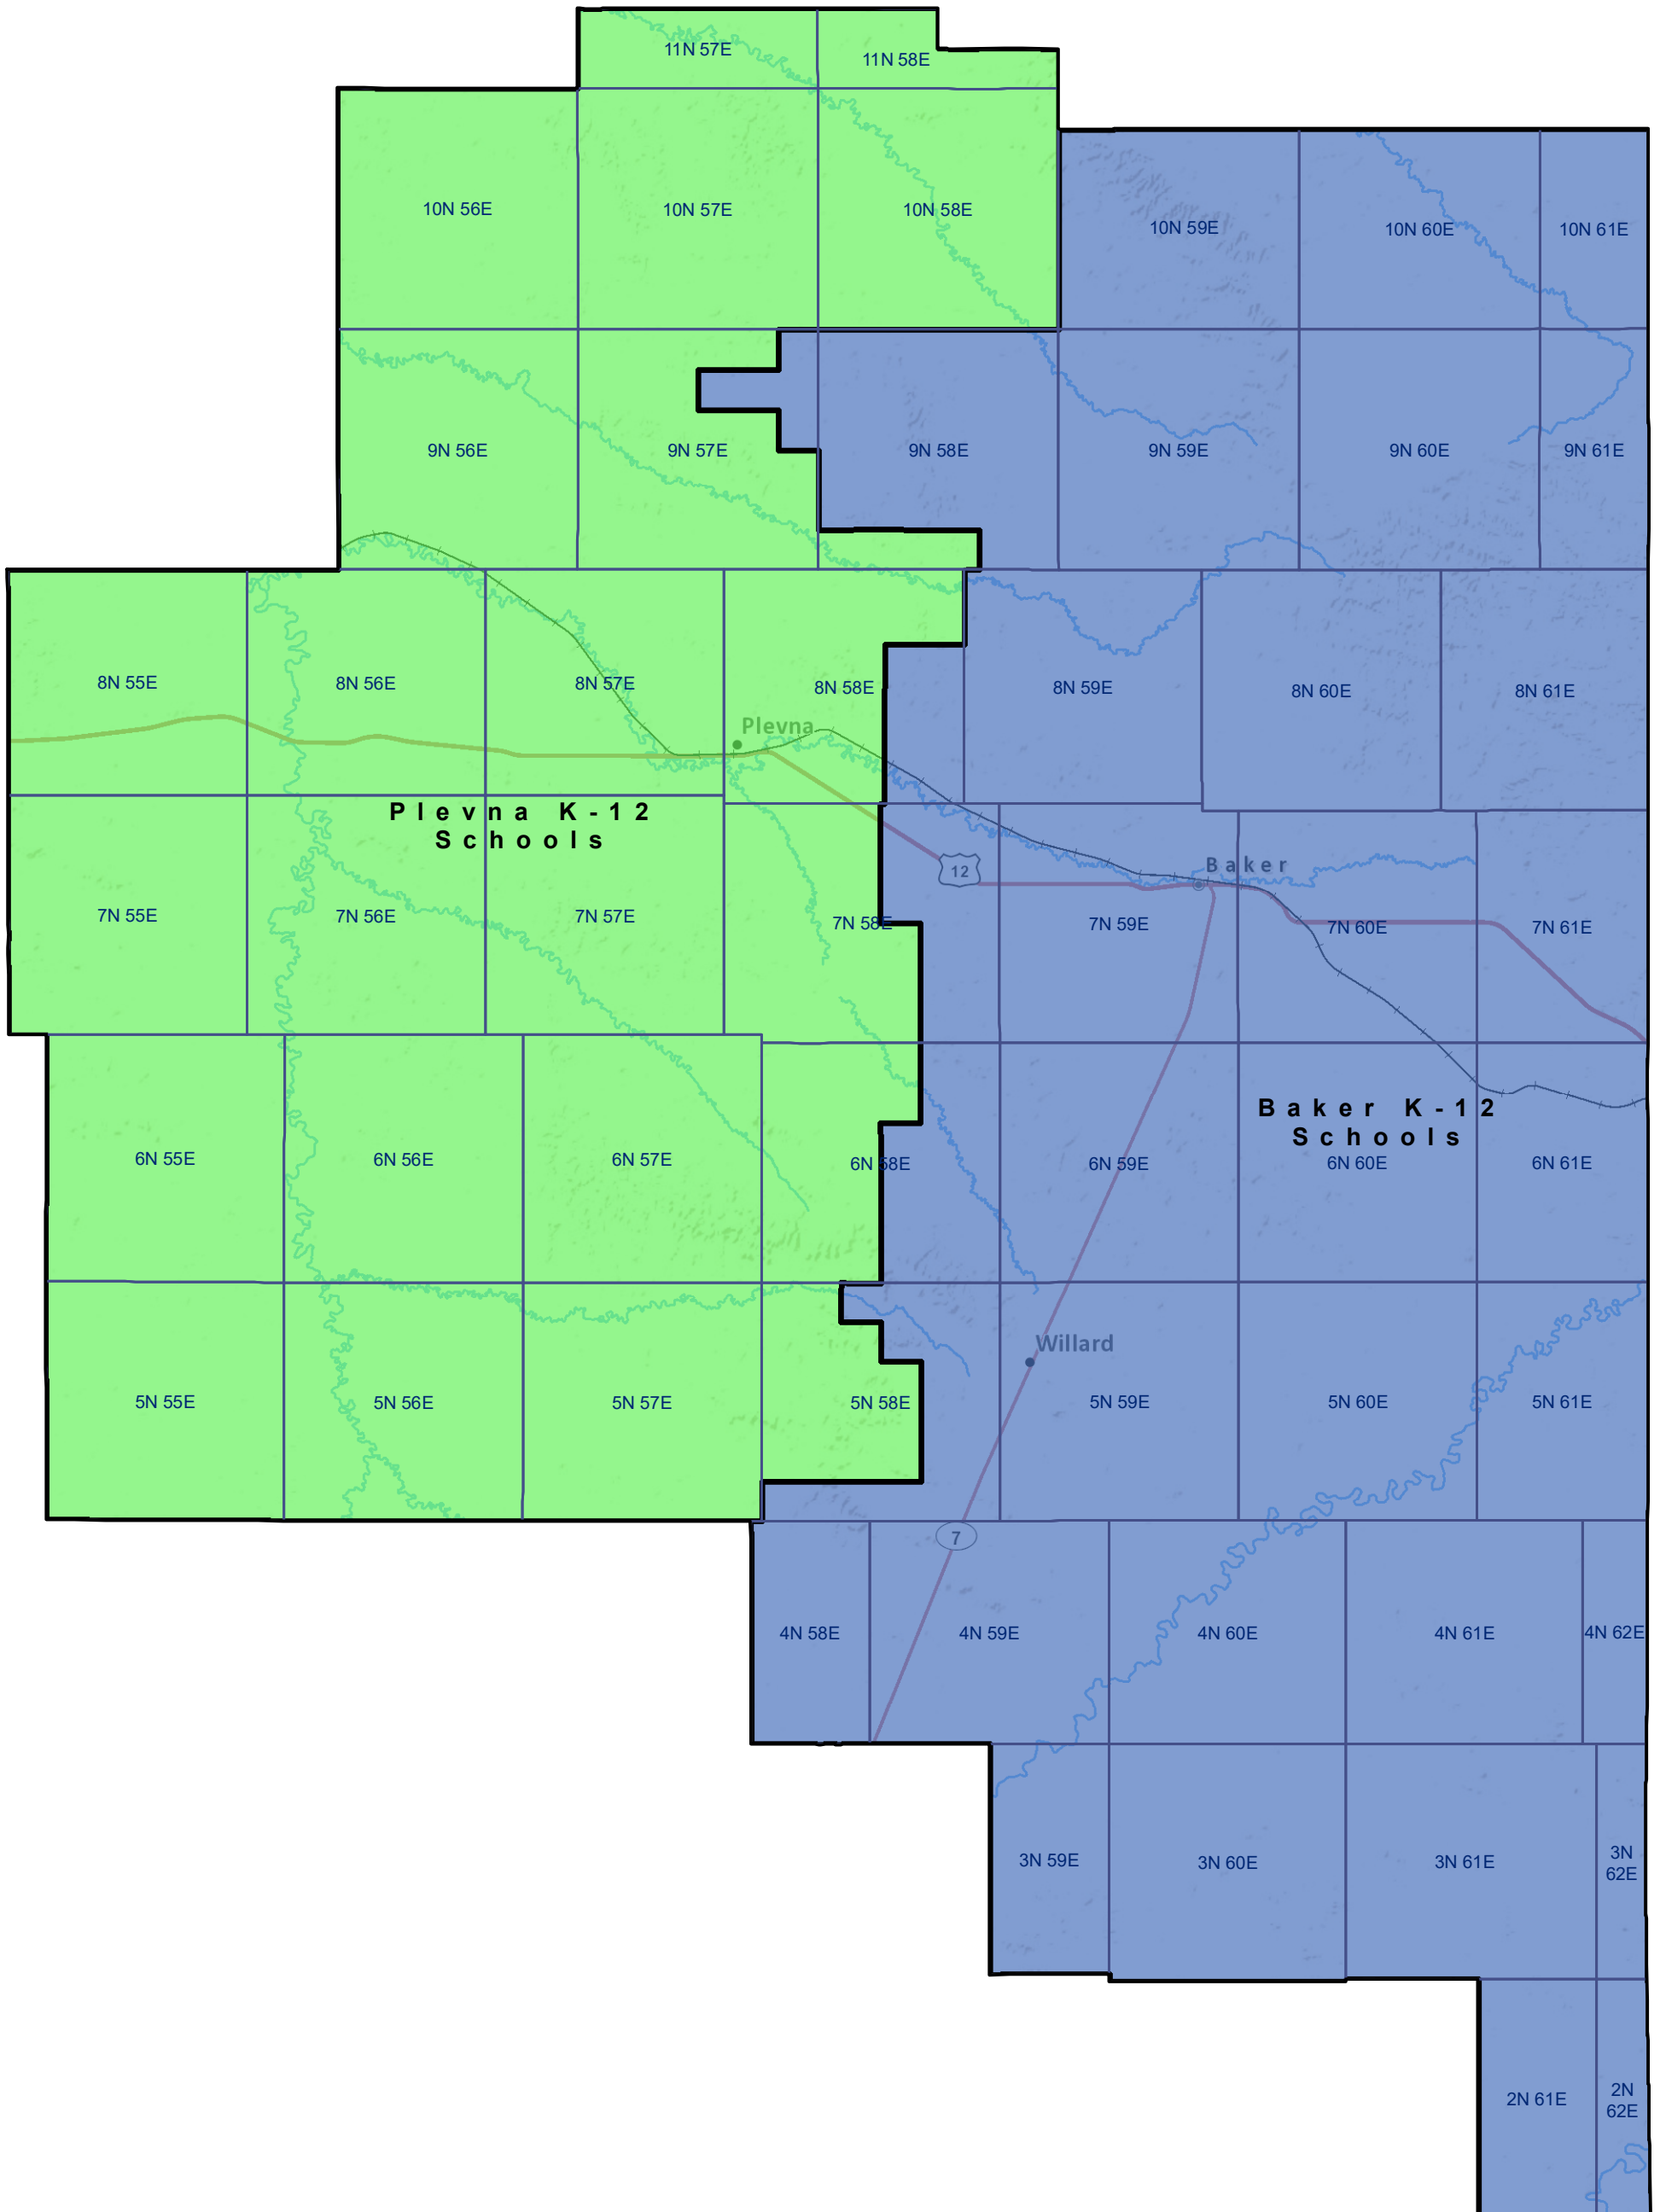

Fallon County High School and K-12 School Districts

 Township Boundary

School District Boundaries are from the U.S. Census Bureau

Fallon County School Districts
Montana State Library | Created on 12/6/2023
U.S. Census Bureau - School District Review Program
Meghan Burns | mburns2@mt.gov | 406.444.1550