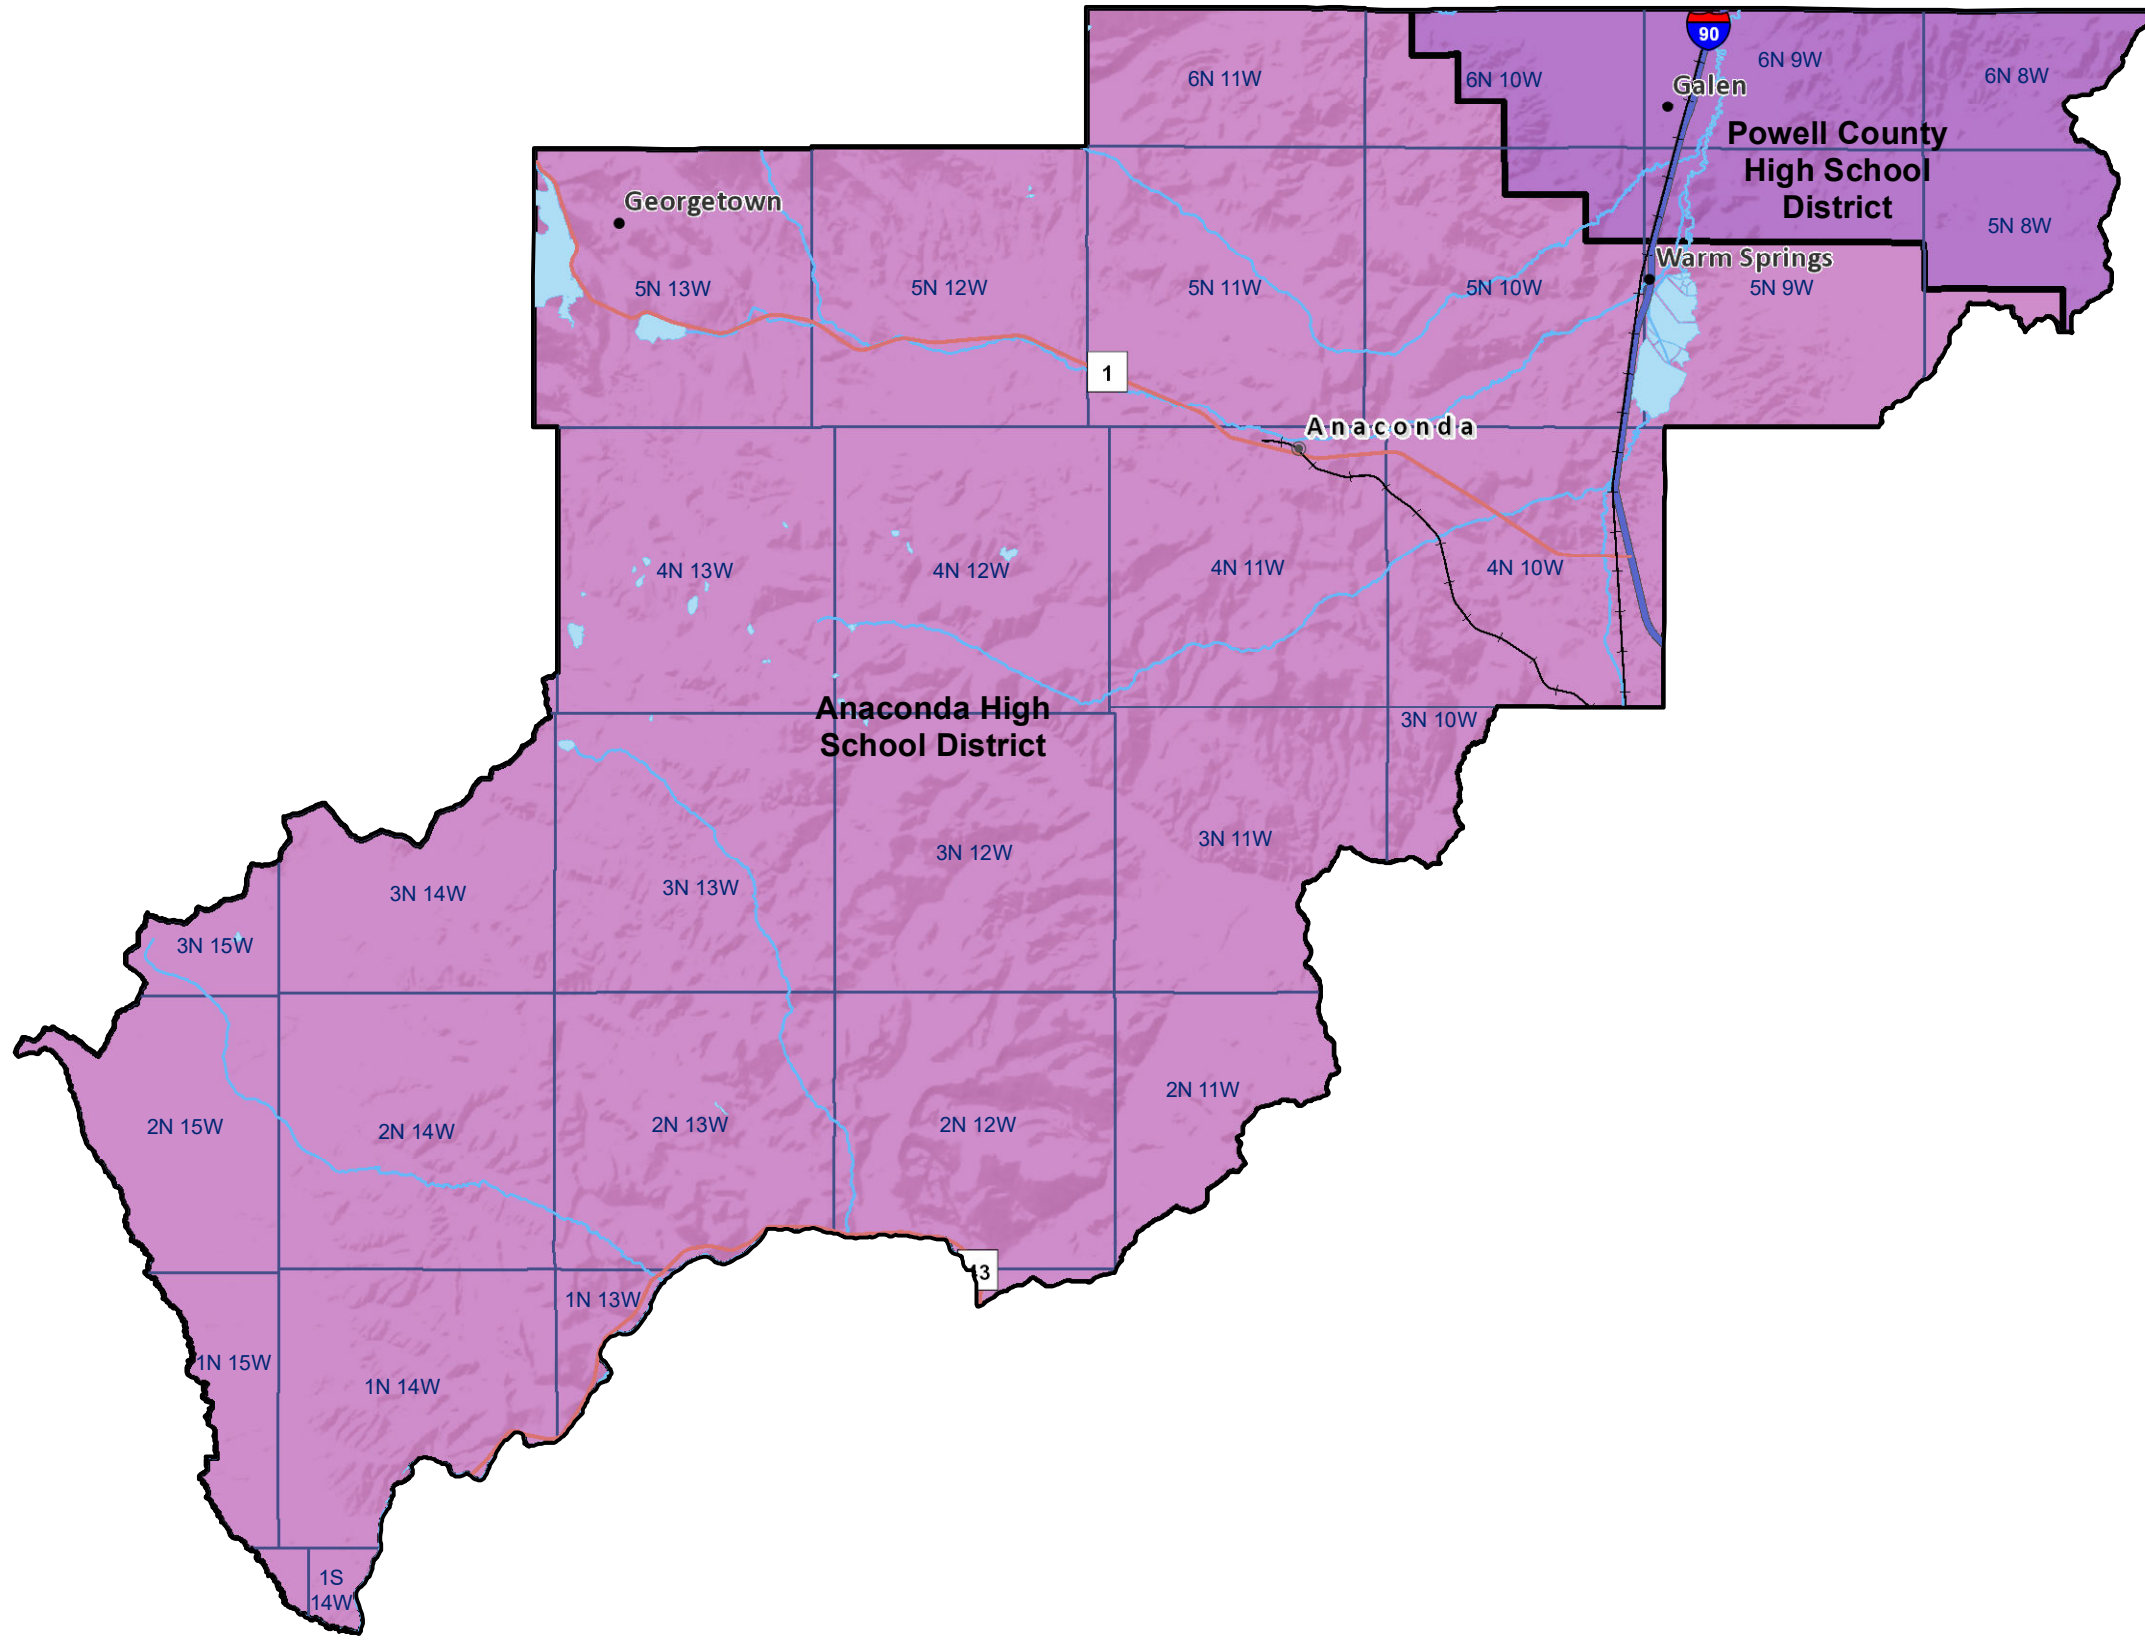

Deer Lodge County High School and K-12 School Districts

 Township Boundary

School District Boundaries are from the U.S. Census Bureau

Deer Lodge County School Districts
Montana State Library | Created on 12/6/2023
U.S. Census Bureau - School District Review Program
Meghan Burns | mburns2@mt.gov | 406.444.1550