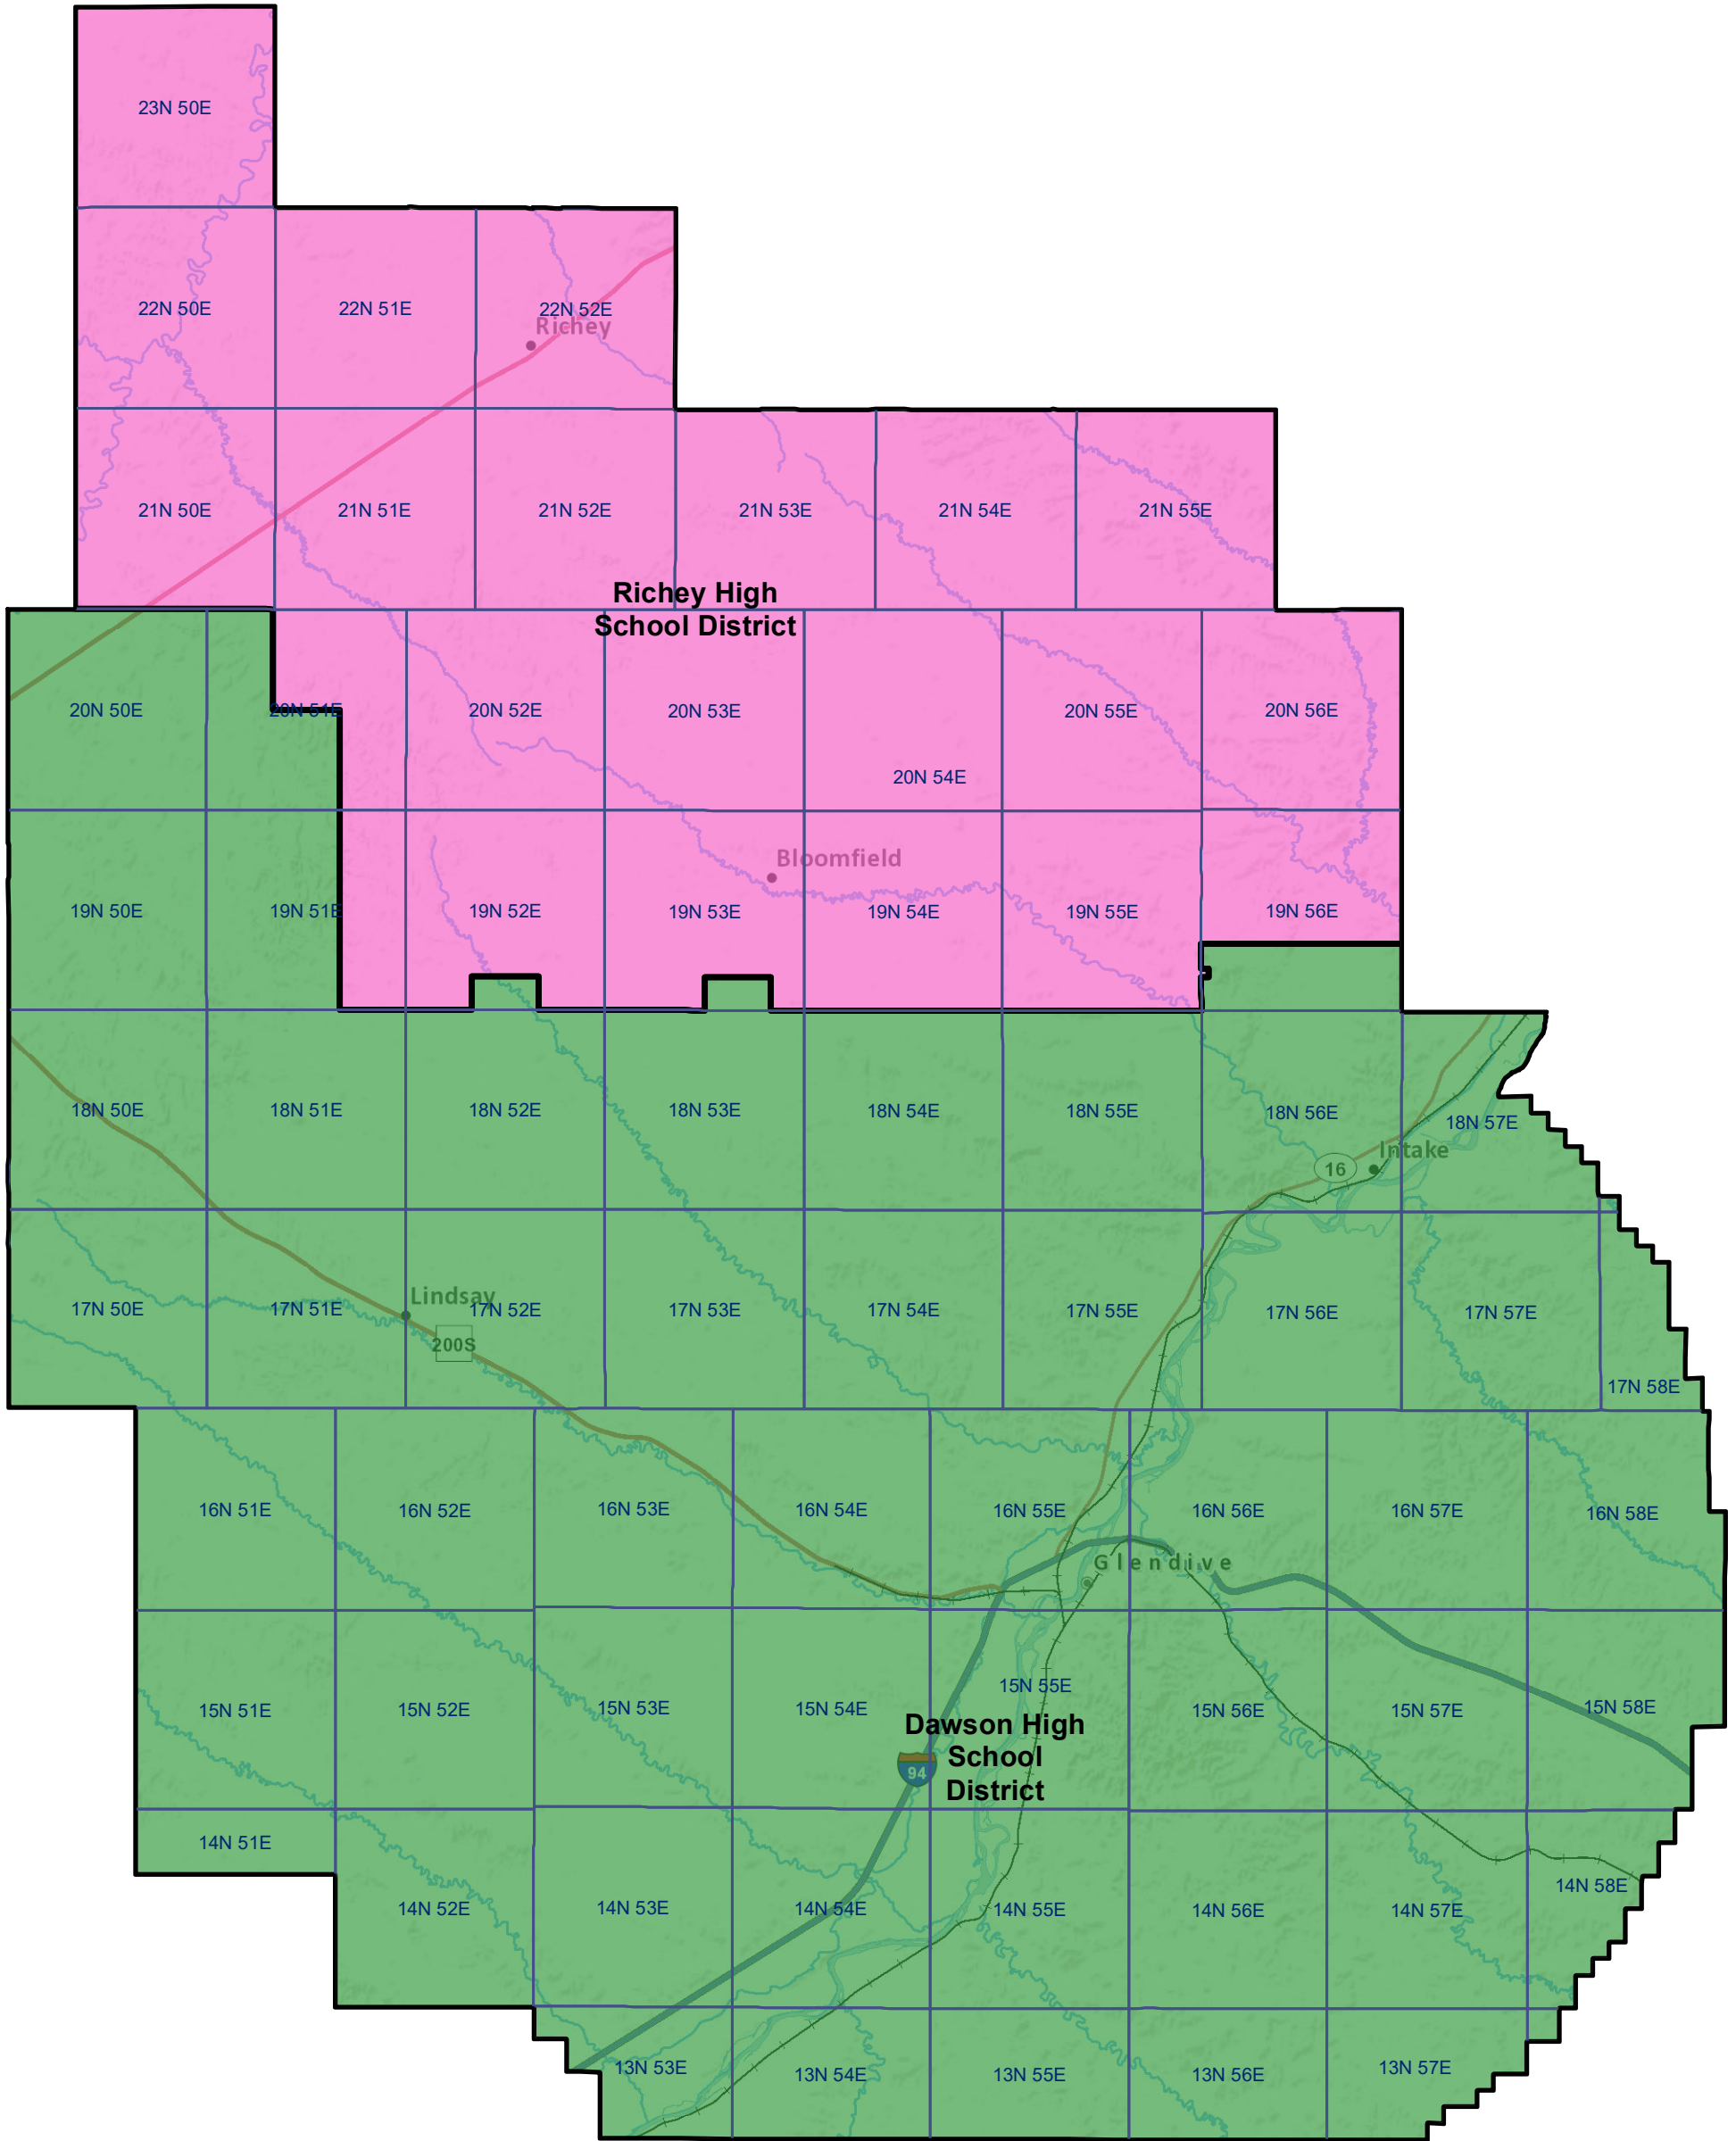

Dawson County High School and K-12 School Districts

 Township Boundary

School District Boundaries are from the U.S. Census Bureau

Dawson County School Districts
 Montana State Library | Created on 12/6/2023
 U.S. Census Bureau - School District Review Program
 Meghan Burns | mburns2@mt.gov | 406.444.1550