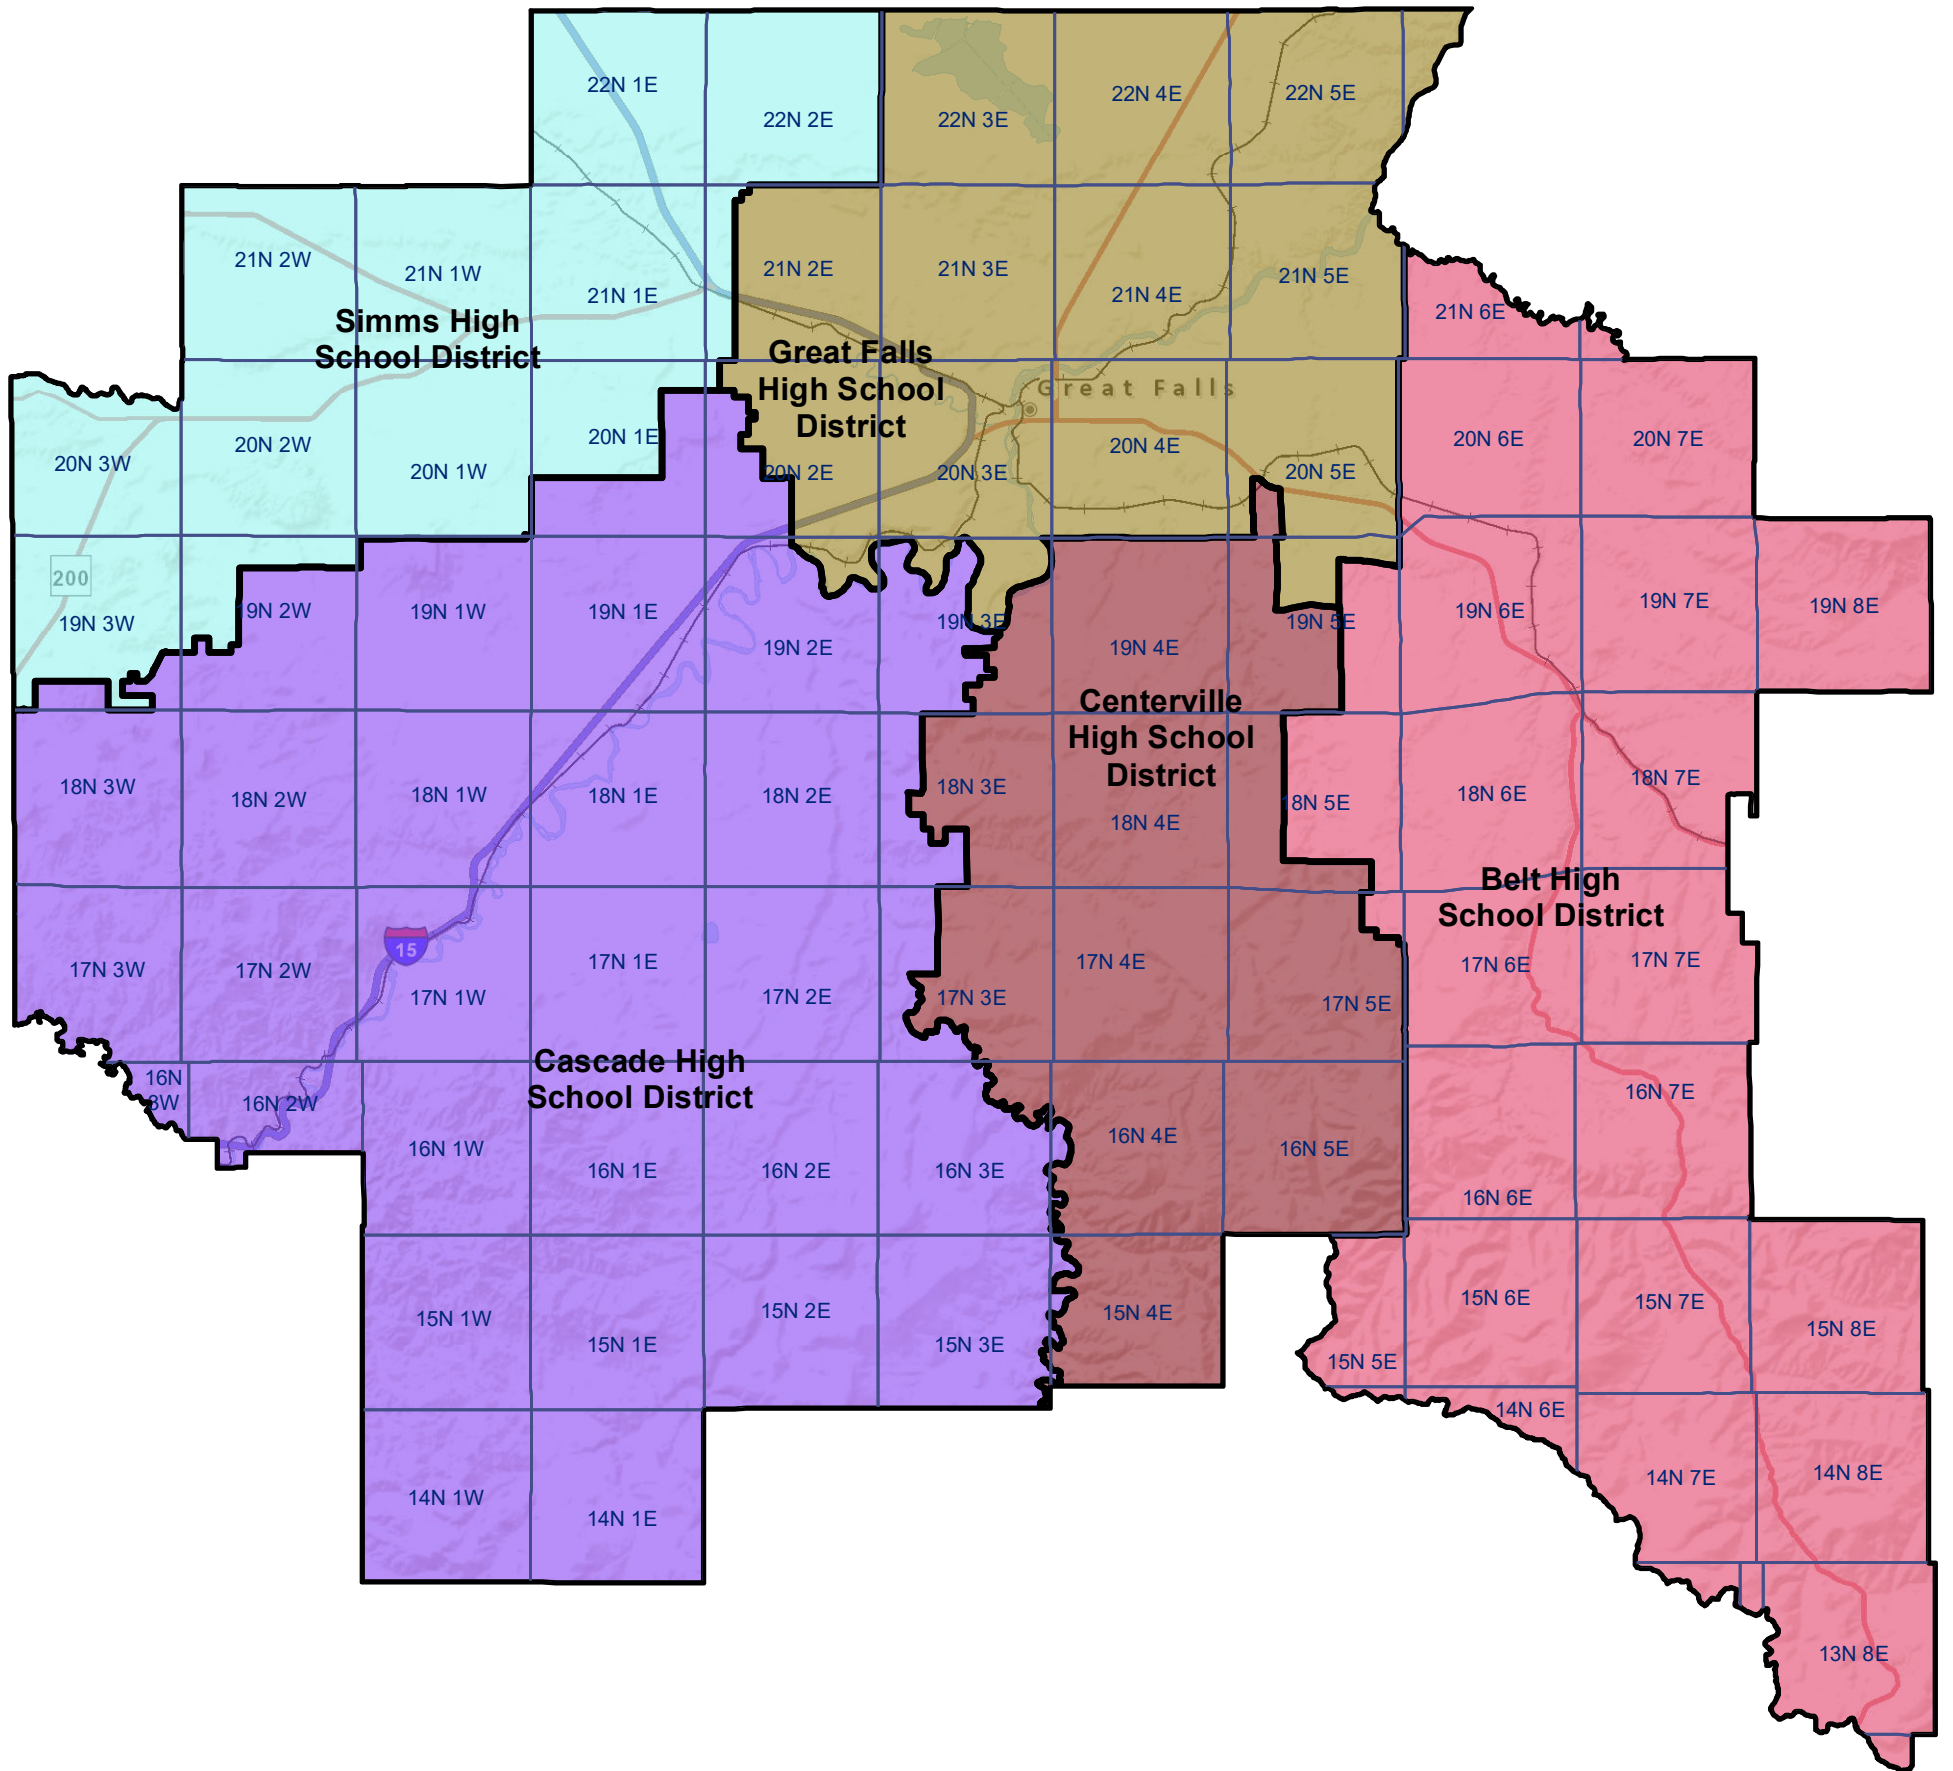

Cascade County High School and K-12 School Districts

 Township Boundary

School District Boundaries are from the U.S. Census Bureau

Cascade County School Districts
 Montana State Library | Created on 12/6/2023
 U.S. Census Bureau - School District Review Program
 Meghan Burns | mburns2@mt.gov | 406.444.1550